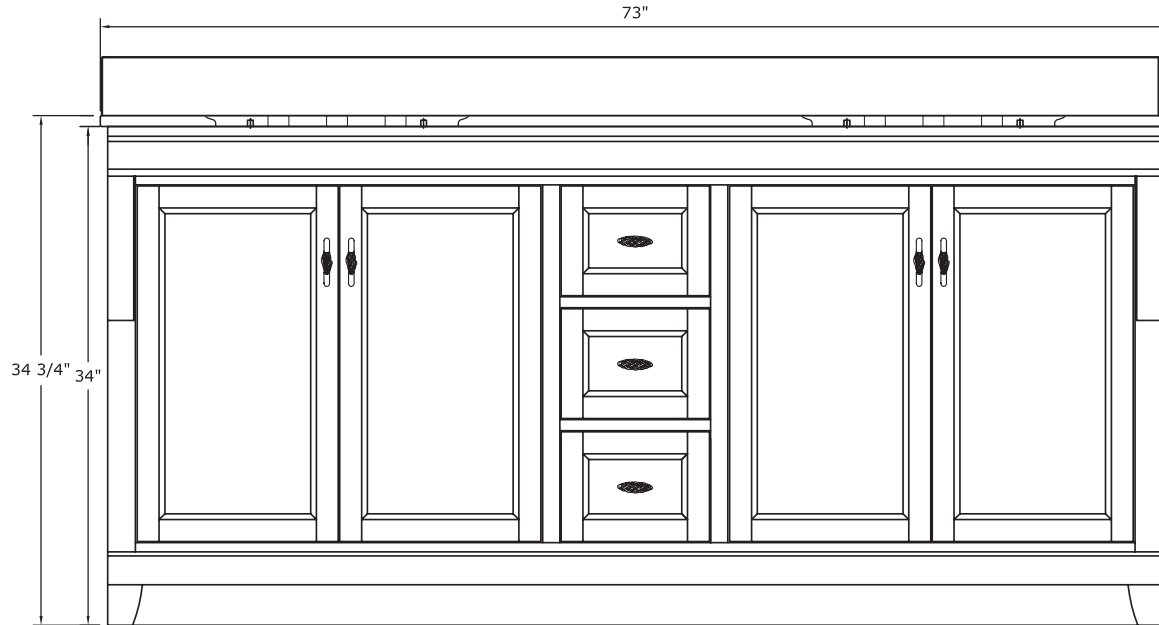

60" Vanity
NACA-6021D

60" Vanity
NACA-6022D1

72" Vanity
NACAT-7222D

Medicine Cabinet
NACC-2531

Linen Cabinet
NACL-2474

Mirror
NACM-2432

Floor Cabinet
NACS-1635D

	X1	X2	F1	F2	D
Vanity Top 25x22	25	12.5	4	2	1.125
Vanity Top 31x22	31	15.5	4	2	1.125
Vanity Top 37x22	37	18.5	4	2	1.125
Vanity Top 49x22	49	24.5	8	4	1.375
Vanity Top 61x22 Single	61	30.5	8	4	1.375

UNLESS OTHERWISE SPECIFIED
DIMENSIONS ARE IN INCHES
TOLERANCES:
-0 +.125

DRAWN BY:	E. Sandoval	3/26/2012
CHECKED BY:		
APPROVED BY:		
DO NOT SCALE DRAWING	SCALE: 1:9	SIZE: A

TITLE:	HD Dot Com Vanity Top Colorpoint-Stone Effects - Custom Mold
PART NO:	
PAGE	1 OF 1
REV:	0