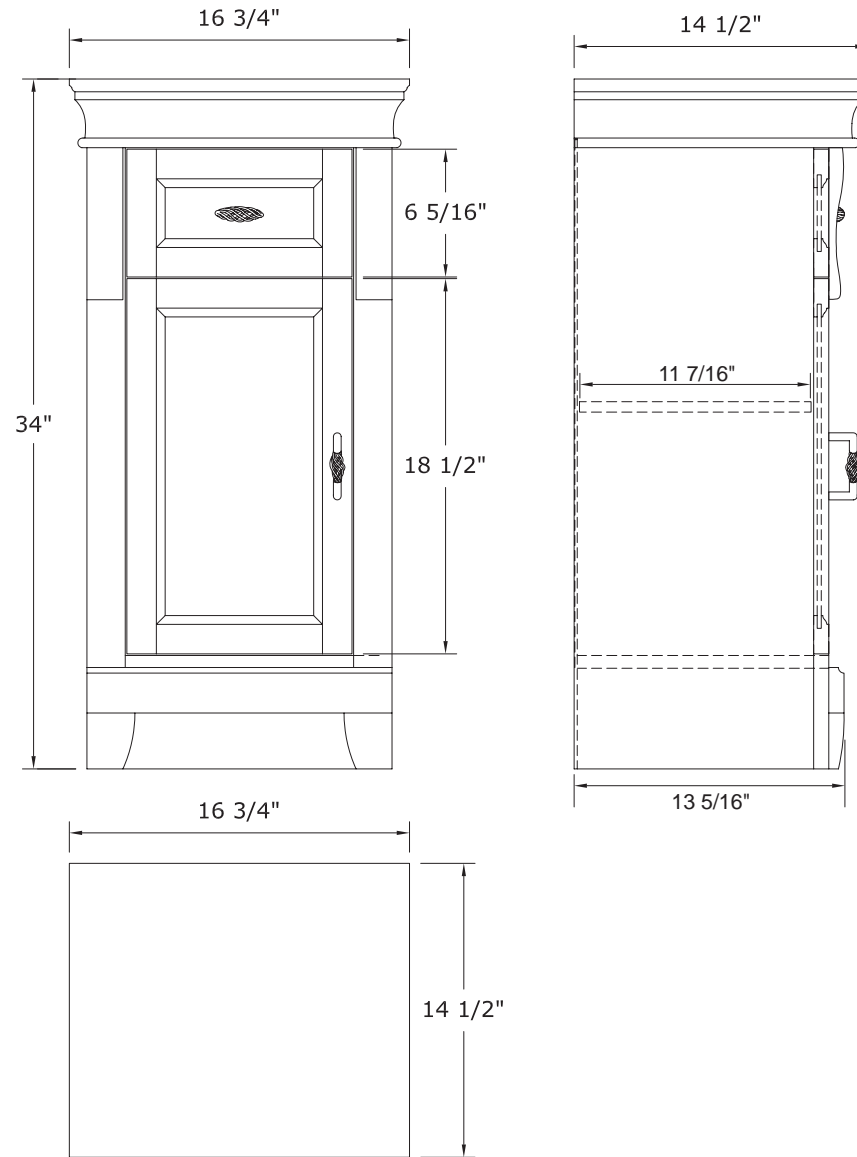

60" Vanity
NACA-6021D

60" Vanity
NACA-6022D1

72" Vanity
NACAT-7222D

Medicine Cabinet
NACC-2531

Linen Cabinet
NACL-2474

Mirror
NACM-2432

Floor Cabinet
NACS-1635D

	X1	X2	F1	F2	D
Vanity Top 25x22	25	12.5	4	2	1.125
Vanity Top 31x22	31	15.5	4	2	1.125
Vanity Top 37x22	37	18.5	4	2	1.125
Vanity Top 49x22	49	24.5	8	4	1.375
Vanity Top 61x22 Single	61	30.5	8	4	1.375

UNLESS OTHERWISE SPECIFIED
DIMENSIONS ARE IN INCHES
TOLERANCES:
-0 +.125

DRAWN BY:	E. Sandoval	3/26/2012
CHECKED BY:		
APPROVED BY:		
DO NOT SCALE DRAWING	SCALE: 1:9	SIZE: A

TITLE:	HD Dot Com Vanity Top Colorpoint-Stone Effects - Custom Mold
PART NO:	
PAGE	1 OF 1
REV:	0