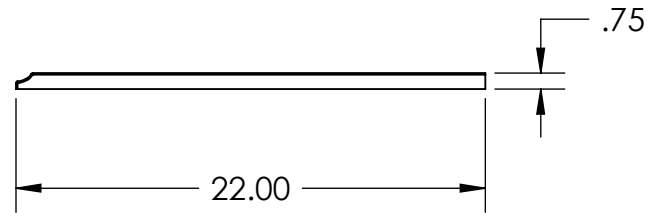

60" Vanity
NACA-6021D

60" Vanity
NACA-6022D1

72" Vanity
NACAT-7222D

Medicine Cabinet
NACC-2531

Linen Cabinet
NACL-2474

Mirror
NACM-2432

Floor Cabinet
NACS-1635D

	X1	X2	F1	F2	D
Vanity Top 25x22	25	12.5	4	2	1.125
Vanity Top 31x22	31	15.5	4	2	1.125
Vanity Top 37x22	37	18.5	4	2	1.125
Vanity Top 49x22	49	24.5	8	4	1.375
Vanity Top 61x22 Single	61	30.5	8	4	1.375

UNLESS OTHERWISE SPECIFIED
DIMENSIONS ARE IN INCHES
TOLERANCES:
-0 +.125

DRAWN BY:	E. Sandoval	3/26/2012
CHECKED BY:		
APPROVED BY:		
DO NOT SCALE DRAWING	SCALE: 1:9	SIZE: A

TITLE:	HD Dot Com Vanity Top Colorpoint-Stone Effects - Custom Mold
PART NO:	
PAGE	1 OF 1
REV:	0