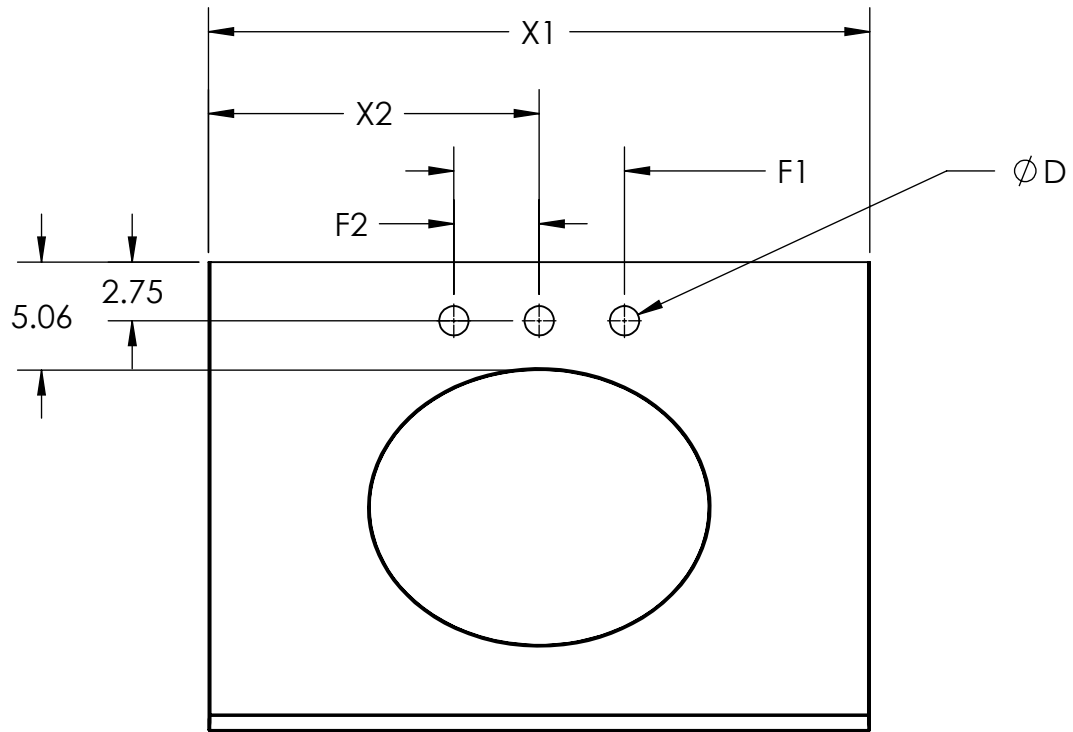

60" Vanity
NACA-6021D

60" Vanity
NACA-6022D1

72" Vanity
NACAT-7222D

Medicine Cabinet
NACC-2531

Linen Cabinet
NACL-2474

Mirror
NACM-2432

Floor Cabinet
NACS-1635D

	X1	X2	F1	F2	D
Vanity Top 25x22	25	12.5	4	2	1.125
Vanity Top 31x22	31	15.5	4	2	1.125
Vanity Top 37x22	37	18.5	4	2	1.125
Vanity Top 49x22	49	24.5	8	4	1.375
Vanity Top 61x22 Single	61	30.5	8	4	1.375

UNLESS OTHERWISE SPECIFIED
DIMENSIONS ARE IN INCHES
TOLERANCES:
-0 +.125

DRAWN BY:	E. Sandoval	3/26/2012
CHECKED BY:		
APPROVED BY:		
DO NOT SCALE DRAWING	SCALE: 1:9	SIZE: A

TITLE:	HD Dot Com Vanity Top Colorpoint-Stone Effects - Custom Mold
PART NO:	
PAGE	1 OF 1
REV:	0