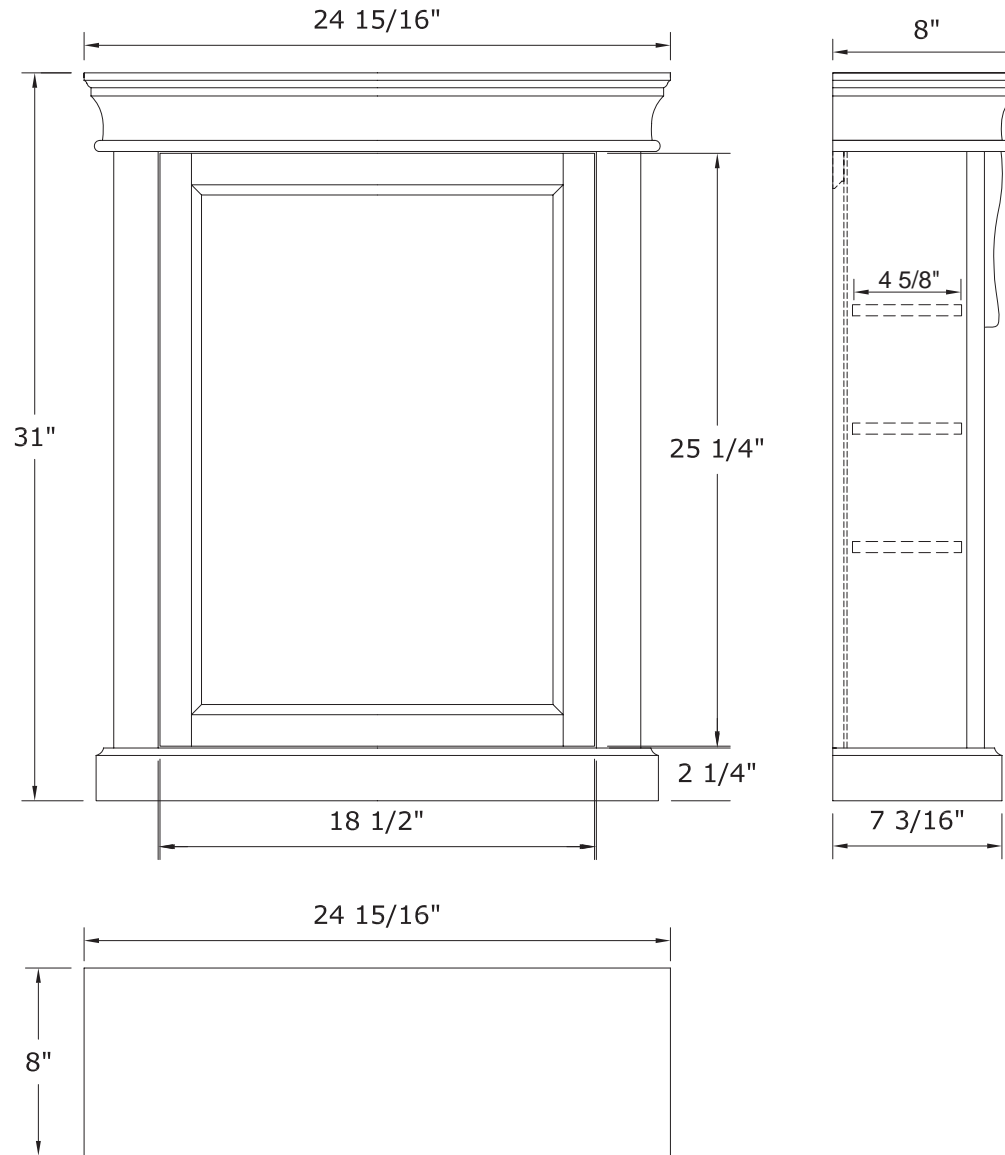

60" Vanity
NACA-6021D

60" Vanity
NACA-6022D1

72" Vanity
NACAT-7222D

Medicine Cabinet
NACC-2531

Linen Cabinet
NACL-2474

Mirror
NACM-2432

Floor Cabinet
NACS-1635D

	X1	X2	F1	F2	D
Vanity Top 25x22	25	12.5	4	2	1.125
Vanity Top 31x22	31	15.5	4	2	1.125
Vanity Top 37x22	37	18.5	4	2	1.125
Vanity Top 49x22	49	24.5	8	4	1.375
Vanity Top 61x22 Single	61	30.5	8	4	1.375

UNLESS OTHERWISE SPECIFIED
DIMENSIONS ARE IN INCHES
TOLERANCES:
-0 +.125

DRAWN BY:	E. Sandoval	3/26/2012
CHECKED BY:		
APPROVED BY:		
DO NOT SCALE DRAWING	SCALE: 1:9	SIZE: A

TITLE:	HD Dot Com Vanity Top Colorpoint-Stone Effects - Custom Mold
PART NO:	
PAGE	1 OF 1
REV:	0