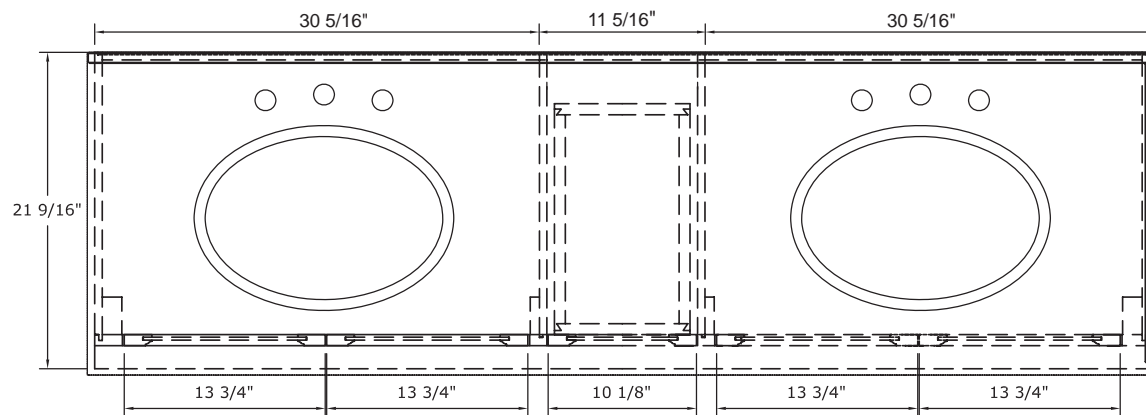

60" Vanity
NACA-6021D

60" Vanity
NACA-6022D1

72" Vanity
NACAT-7222D

Medicine Cabinet
NACC-2531

Linen Cabinet
NACL-2474

Mirror
NACM-2432

Floor Cabinet
NACS-1635D

	X1	X2	F1	F2	D
Vanity Top 25x22	25	12.5	4	2	1.125
Vanity Top 31x22	31	15.5	4	2	1.125
Vanity Top 37x22	37	18.5	4	2	1.125
Vanity Top 49x22	49	24.5	8	4	1.375
Vanity Top 61x22 Single	61	30.5	8	4	1.375

UNLESS OTHERWISE SPECIFIED
DIMENSIONS ARE IN INCHES
TOLERANCES:
-0 +.125

DRAWN BY:	E. Sandoval	3/26/2012
CHECKED BY:		
APPROVED BY:		
DO NOT SCALE DRAWING	SCALE: 1:9	SIZE: A

TITLE:	HD Dot Com Vanity Top Colorpoint-Stone Effects - Custom Mold
PART NO:	
PAGE	1 OF 1
REV:	0