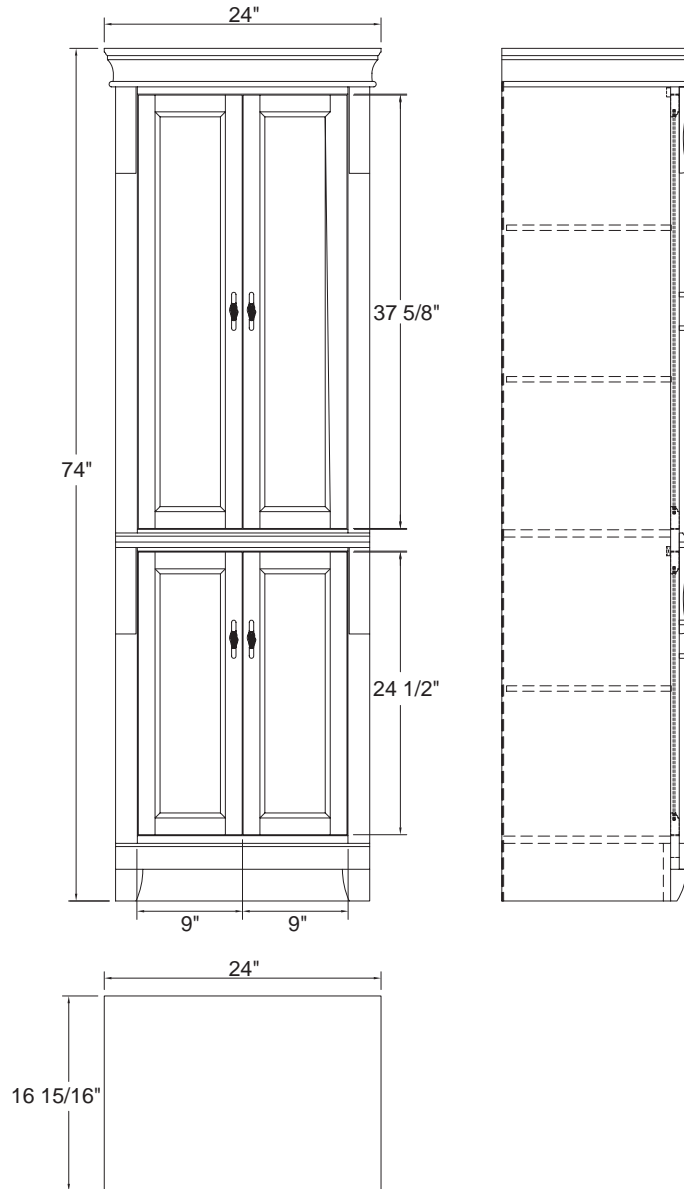

60" Vanity
NACA-6021D

60" Vanity
NACA-6022D1

72" Vanity
NACAT-7222D

Medicine Cabinet
NACC-2531

Linen Cabinet
NACL-2474

Mirror
NACM-2432

Floor Cabinet
NACS-1635D

	X1	X2	F1	F2	D
Vanity Top 25x22	25	12.5	4	2	1.125
Vanity Top 31x22	31	15.5	4	2	1.125
Vanity Top 37x22	37	18.5	4	2	1.125
Vanity Top 49x22	49	24.5	8	4	1.375
Vanity Top 61x22 Single	61	30.5	8	4	1.375

UNLESS OTHERWISE SPECIFIED
DIMENSIONS ARE IN INCHES
TOLERANCES:
-0 +.125

DRAWN BY:	E. Sandoval	3/26/2012
CHECKED BY:		
APPROVED BY:		
DO NOT SCALE DRAWING	SCALE: 1:9	SIZE: A

TITLE:	HD Dot Com Vanity Top Colorpoint-Stone Effects - Custom Mold
PART NO:	
PAGE	1 OF 1
REV:	0