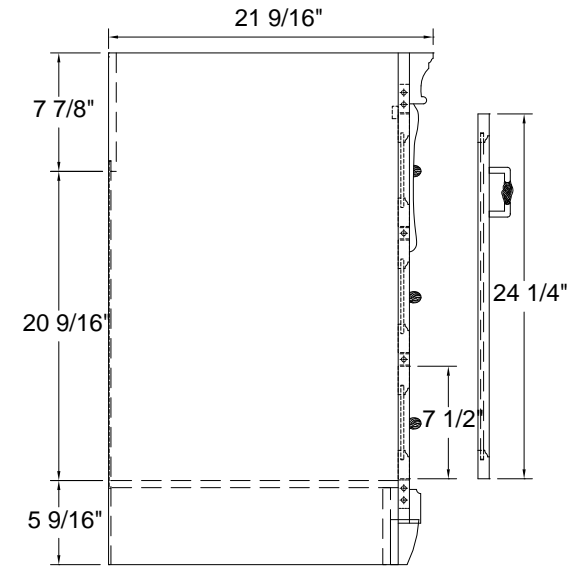

60" Vanity
NACA-6021D

60" Vanity
NACA-6022D1

72" Vanity
NACAT-7222D

Medicine Cabinet
NACC-2531

Linen Cabinet
NACL-2474

Mirror
NACM-2432

Floor Cabinet
NACS-1635D

	X1	X2	F1	F2	D
Vanity Top 25x22	25	12.5	4	2	1.125
Vanity Top 31x22	31	15.5	4	2	1.125
Vanity Top 37x22	37	18.5	4	2	1.125
Vanity Top 49x22	49	24.5	8	4	1.375
Vanity Top 61x22 Single	61	30.5	8	4	1.375

UNLESS OTHERWISE SPECIFIED
DIMENSIONS ARE IN INCHES
TOLERANCES:
-0 +.125

DRAWN BY:	E. Sandoval	3/26/2012
CHECKED BY:		
APPROVED BY:		
DO NOT SCALE DRAWING	SCALE: 1:9	SIZE: A

TITLE:	HD Dot Com Vanity Top Colorpoint-Stone Effects - Custom Mold
PART NO:	
PAGE	1 OF 1
REV:	0