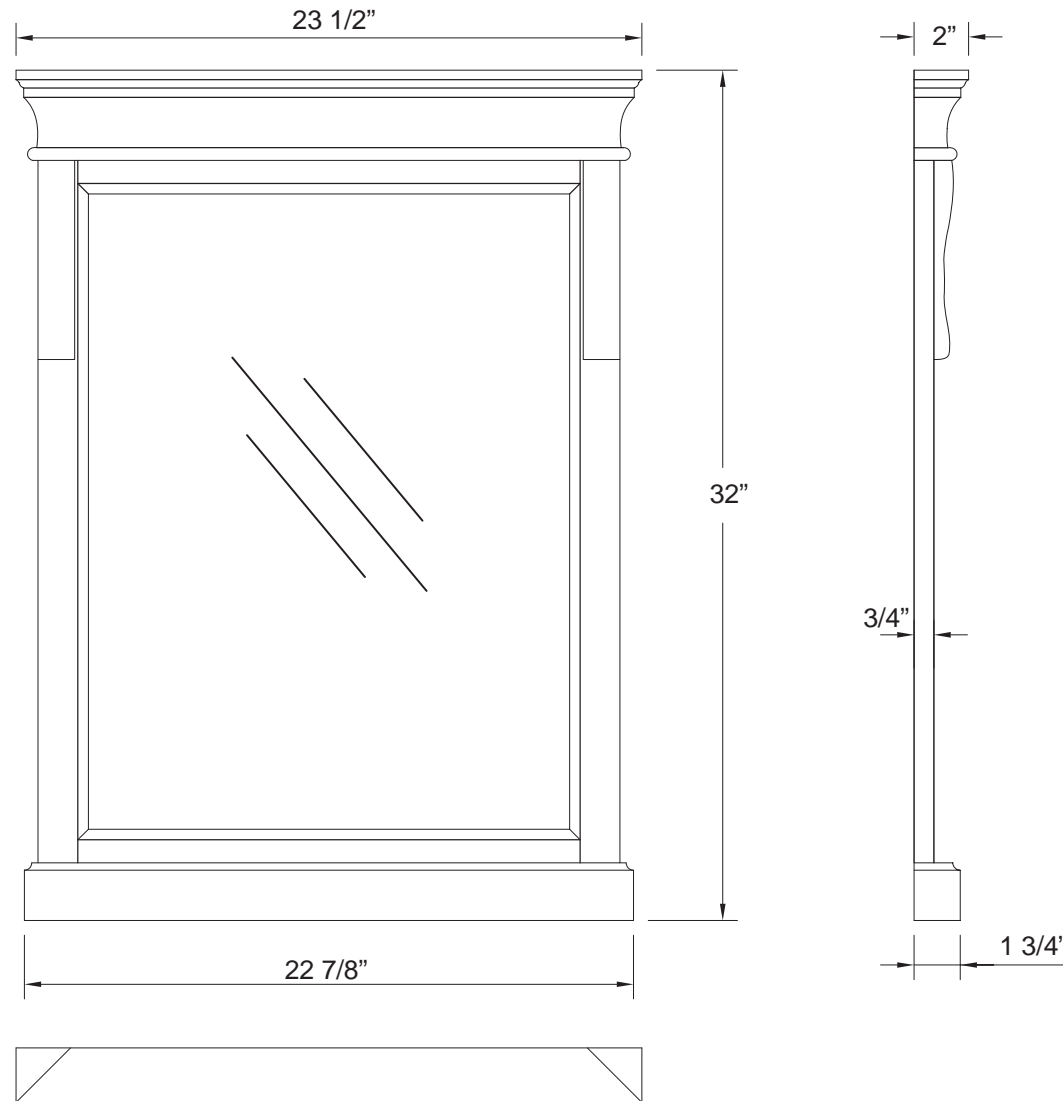

60" Vanity
NACA-6021D

60" Vanity
NACA-6022D1

72" Vanity
NACAT-7222D

Medicine Cabinet
NACC-2531

Linen Cabinet
NACL-2474

Mirror
NACM-2432

Floor Cabinet
NACS-1635D

	X1	X2	F1	F2	D
Vanity Top 25x22	25	12.5	4	2	1.125
Vanity Top 31x22	31	15.5	4	2	1.125
Vanity Top 37x22	37	18.5	4	2	1.125
Vanity Top 49x22	49	24.5	8	4	1.375
Vanity Top 61x22 Single	61	30.5	8	4	1.375

UNLESS OTHERWISE SPECIFIED
DIMENSIONS ARE IN INCHES
TOLERANCES:
-0 +.125

DRAWN BY:	E. Sandoval	3/26/2012
CHECKED BY:		
APPROVED BY:		
DO NOT SCALE DRAWING	SCALE: 1:9	SIZE: A

TITLE:	HD Dot Com Vanity Top Colorpoint-Stone Effects - Custom Mold
PART NO:	
PAGE	1 OF 1
REV:	0