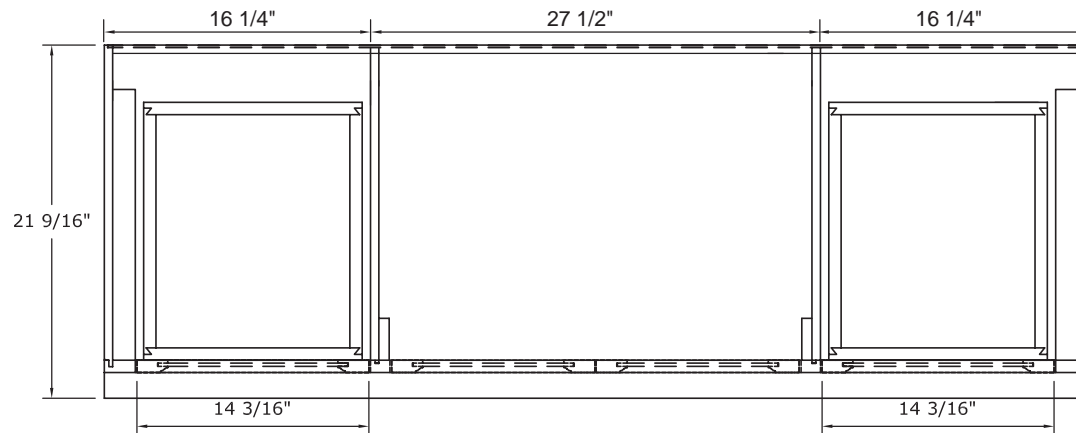

60" Vanity
NACA-6021D

60" Vanity
NACA-6022D1

72" Vanity
NACAT-7222D

Medicine Cabinet
NACC-2531

Linen Cabinet
NACL-2474

Mirror
NACM-2432

Floor Cabinet
NACS-1635D

	X1	X2	F1	F2	D
Vanity Top 25x22	25	12.5	4	2	1.125
Vanity Top 31x22	31	15.5	4	2	1.125
Vanity Top 37x22	37	18.5	4	2	1.125
Vanity Top 49x22	49	24.5	8	4	1.375
Vanity Top 61x22 Single	61	30.5	8	4	1.375

UNLESS OTHERWISE SPECIFIED
DIMENSIONS ARE IN INCHES
TOLERANCES:
-0 +.125

DRAWN BY:	E. Sandoval	3/26/2012
CHECKED BY:		
APPROVED BY:		
DO NOT SCALE DRAWING	SCALE: 1:9	SIZE: A

TITLE:	HD Dot Com Vanity Top Colorpoint-Stone Effects - Custom Mold
PART NO:	
PAGE	1 OF 1
REV:	0