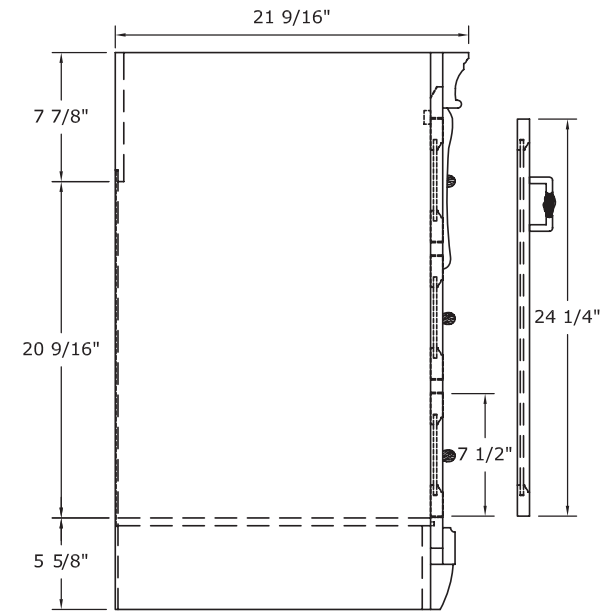

60" Vanity
NACA-6021D

60" Vanity
NACA-6022D1

72" Vanity
NACAT-7222D

Medicine Cabinet
NACC-2531

Linen Cabinet
NACL-2474

Mirror
NACM-2432

Floor Cabinet
NACS-1635D

	X1	X2	F1	F2	D
Vanity Top 25x22	25	12.5	4	2	1.125
Vanity Top 31x22	31	15.5	4	2	1.125
Vanity Top 37x22	37	18.5	4	2	1.125
Vanity Top 49x22	49	24.5	8	4	1.375
Vanity Top 61x22 Single	61	30.5	8	4	1.375

UNLESS OTHERWISE SPECIFIED
DIMENSIONS ARE IN INCHES
TOLERANCES:
-0 +.125

DRAWN BY:	E. Sandoval	3/26/2012
CHECKED BY:		
APPROVED BY:		
DO NOT SCALE DRAWING	SCALE: 1:9	SIZE: A

TITLE:	HD Dot Com Vanity Top Colorpoint-Stone Effects - Custom Mold
PART NO:	
PAGE	1 OF 1
REV:	0