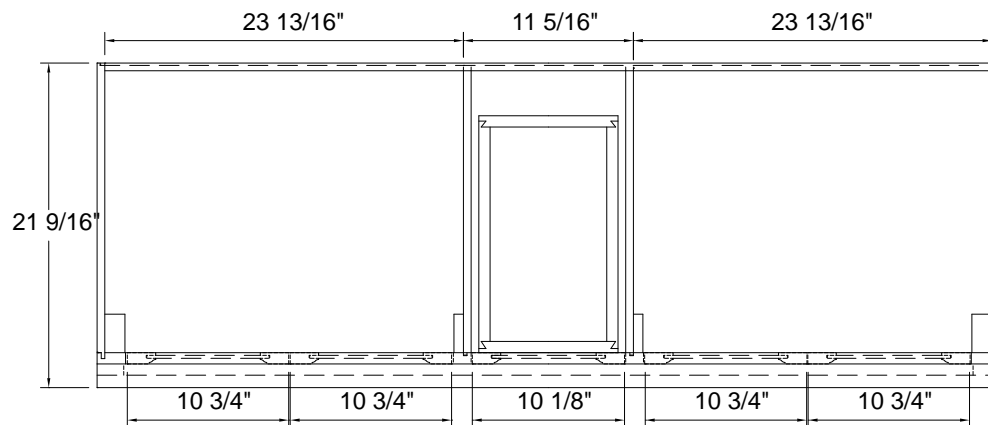

60" Vanity
NACA-6021D

60" Vanity
NACA-6022D1

72" Vanity
NACAT-7222D

Medicine Cabinet
NACC-2531

Linen Cabinet
NACL-2474

Mirror
NACM-2432

Floor Cabinet
NACS-1635D

	X1	X2	F1	F2	D
Vanity Top 25x22	25	12.5	4	2	1.125
Vanity Top 31x22	31	15.5	4	2	1.125
Vanity Top 37x22	37	18.5	4	2	1.125
Vanity Top 49x22	49	24.5	8	4	1.375
Vanity Top 61x22 Single	61	30.5	8	4	1.375

UNLESS OTHERWISE SPECIFIED
DIMENSIONS ARE IN INCHES
TOLERANCES:
-0 +.125

DRAWN BY:	E. Sandoval	3/26/2012
CHECKED BY:		
APPROVED BY:		
DO NOT SCALE DRAWING	SCALE: 1:9	SIZE: A

TITLE:	HD Dot Com Vanity Top Colorpoint-Stone Effects - Custom Mold
PART NO:	
PAGE	1 OF 1
REV:	0