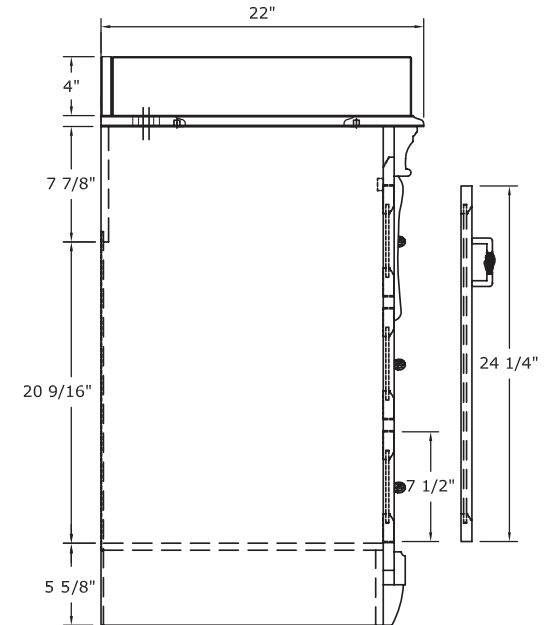

60" Vanity
NACA-6021D

60" Vanity
NACA-6022D1

72" Vanity
NACAT-7222D

Medicine Cabinet
NACC-2531

Linen Cabinet
NACL-2474

Mirror
NACM-2432

Floor Cabinet
NACS-1635D

	X1	X2	F1	F2	D
Vanity Top 25x22	25	12.5	4	2	1.125
Vanity Top 31x22	31	15.5	4	2	1.125
Vanity Top 37x22	37	18.5	4	2	1.125
Vanity Top 49x22	49	24.5	8	4	1.375
Vanity Top 61x22 Single	61	30.5	8	4	1.375

UNLESS OTHERWISE SPECIFIED
DIMENSIONS ARE IN INCHES
TOLERANCES:
-0 +.125

DRAWN BY:	E. Sandoval	3/26/2012
CHECKED BY:		
APPROVED BY:		
DO NOT SCALE DRAWING	SCALE: 1:9	SIZE: A

TITLE:	HD Dot Com Vanity Top Colorpoint-Stone Effects - Custom Mold
PART NO:	
PAGE	1 OF 1
REV:	0