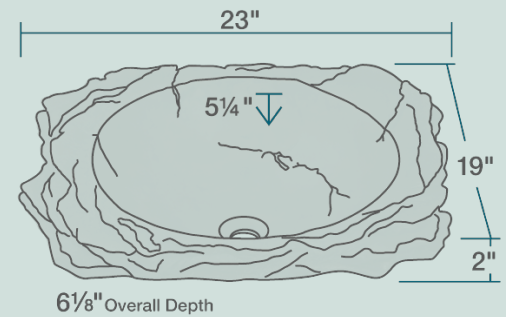

23" x 19" x 6 1/8"  
 Topmount Installation  
 Antique Patina Finish  
 Offset Drain  
 One-Piece Construction  
 Lifetime Warranty