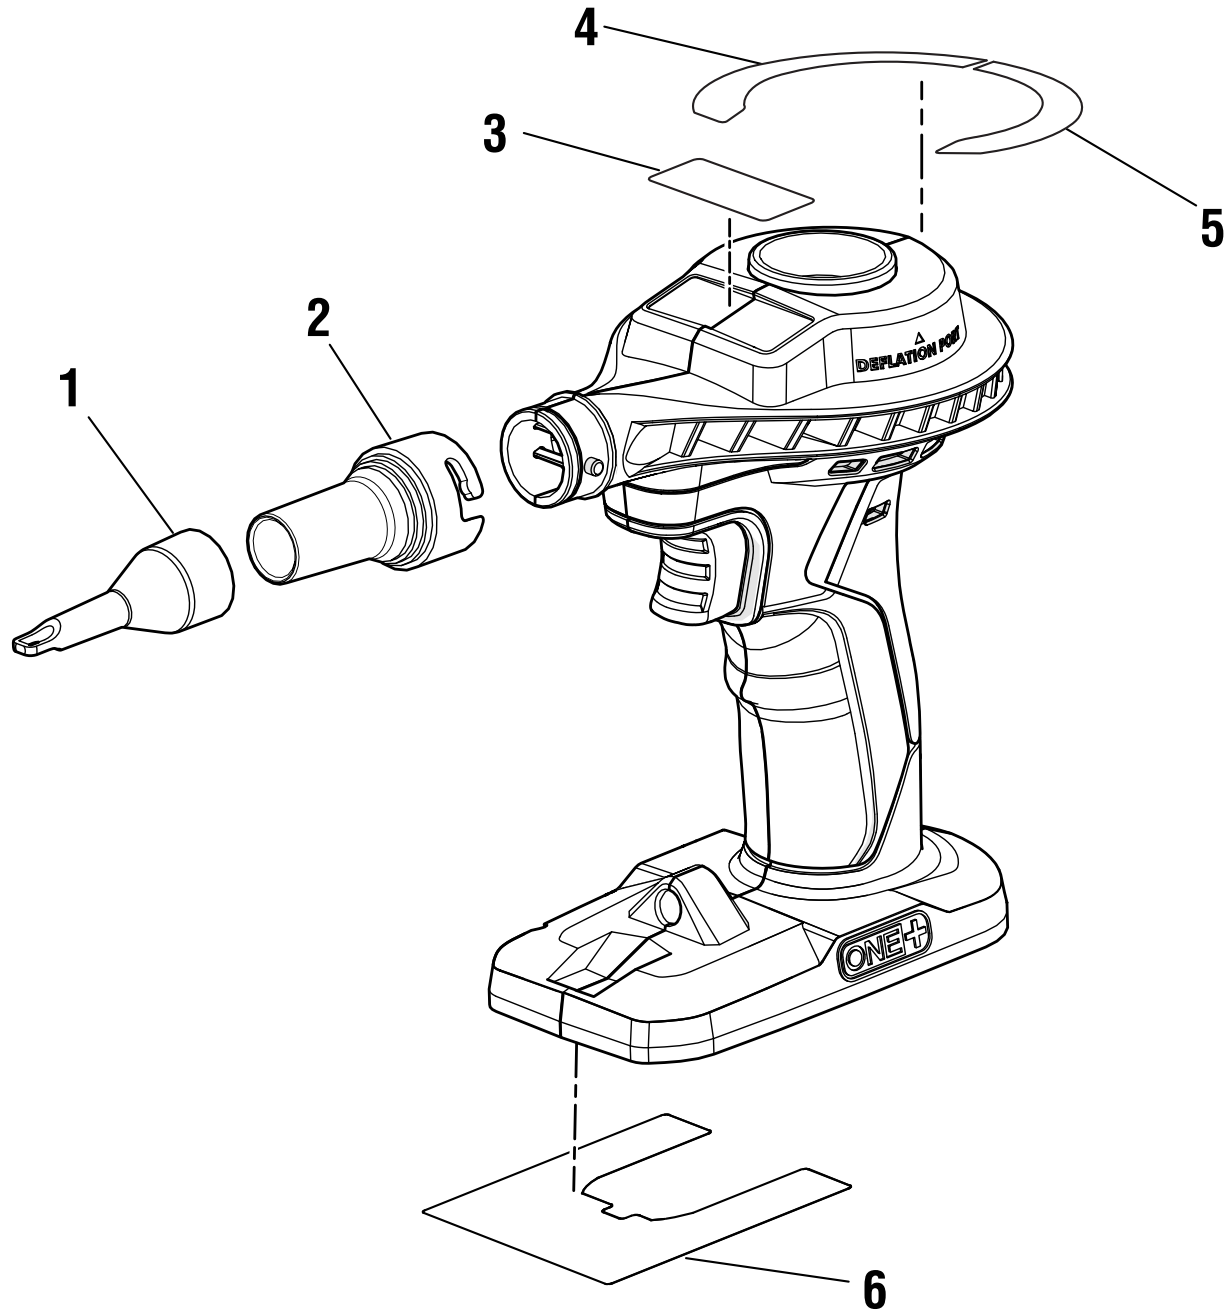

**RYOBI
18 VOLT INFLATOR
MODEL NUMBER P738
REPAIR SHEET**

RYOBI 18 VOLT INFLATOR - MODEL NUMBER P738

RYOBI 18 VOLT INFLATOR – MODEL NUMBER P738

The model number will be found on a label attached to the motor housing. Always mention the model number in all correspondence regarding your **18 VOLT INFLATOR** or when ordering parts.

PARTS LIST

KEY NO.	PART NUMBER	DESCRIPTION	QTY
1	079079009020	Tapered Adapter	1
2	079079009019	Presta Valve Adapter	1
3	079079009901	Ryobi Logo Label.....	1
4	079079009902	Warning Icon Label.....	1
5	079079009903	Logo Label.....	1
6	079079009905	Warning Data Label	1
Not Shown:			
	995000120	Operator's Manual (079079009802)	
	12-28-16		
	(Rev:01)		