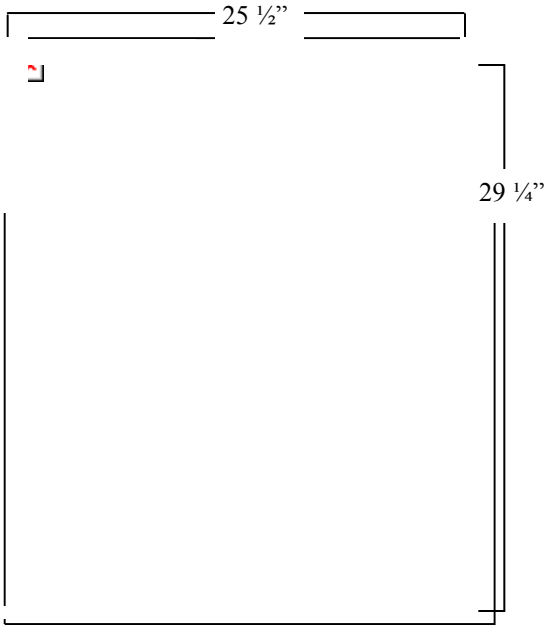

# Cruz Vanity Specifications

## Cruz Mirror Specifications

## Cruz Granite Top Specifications

# Cruz Vanity Specifications

For use with a JSG *Oceana* Vessel

- Vanity item# CRZ-VAN-xxx
- Vanity Height: 30"
- Deck mounted faucet required

Front View

Side View

215 North 4<sup>th</sup> Street, Jeannette, PA 15644 ph:724.523.5567 fax:724.523.0123 www.jsgoceana.com