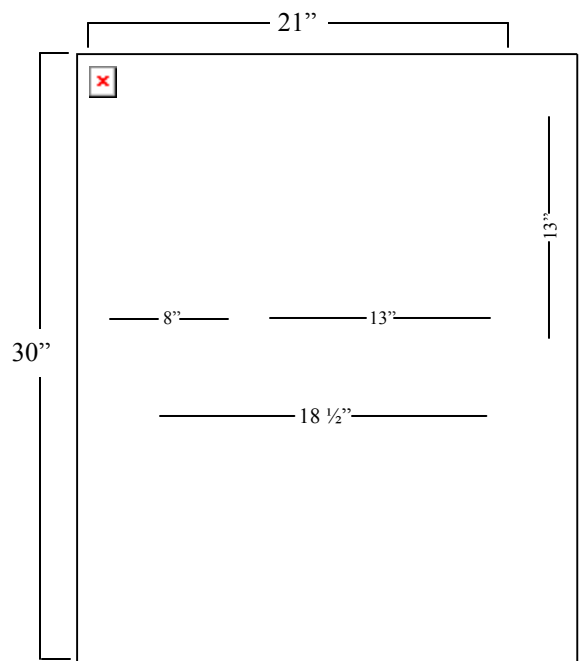

# Cruz Vanity Specifications

## Cruz Mirror Specifications

## Cruz Granite Top Specifications

# Cruz Vanity Specifications

For use with a JSG *Oceana* Vessel

- Vanity item# CRZ-VAN-xxx
- Vanity Height: 30"
- Deck mounted faucet required

Front View

Side View

215 North 4<sup>th</sup> Street, Jeannette, PA 15644 ph:724.523.5567 fax:724.523.0123 www.jsgoceana.com