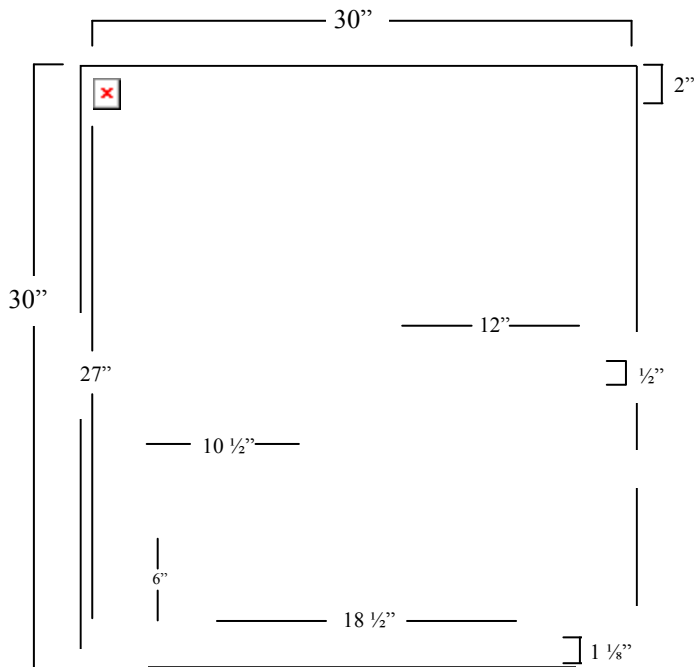

# Cruz Vanity Specifications

## Cruz Mirror Specifications

## Cruz Granite Top Specifications

# Cruz Vanity Specifications

For use with a JSG *Oceana* Vessel

- Vanity item# CRZ-VAN-xxx
- Vanity Height: 30"
- Deck mounted faucet required

Front View

Side View

215 North 4<sup>th</sup> Street, Jeannette, PA 15644 ph:724.523.5567 fax:724.523.0123 www.jsgoceana.com