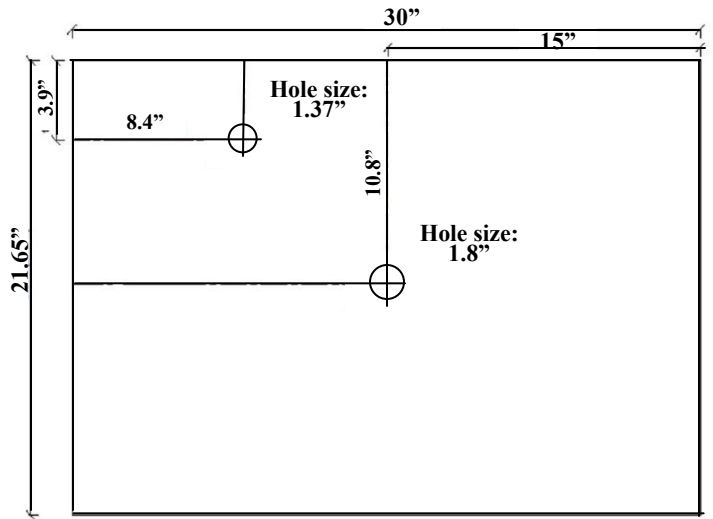

# Cruz Vanity Specifications

## Cruz Mirror Specifications

## Cruz Granite Top Specifications

# Cruz Vanity Specifications

For use with a JSG *Oceana* Vessel

- Vanity item# CRZ-VAN-xxx
- Vanity Height: 30"
- Deck mounted faucet required

Front View

Side View

215 North 4<sup>th</sup> Street, Jeannette, PA 15644 ph:724.523.5567 fax:724.523.0123 www.jsgoceana.com