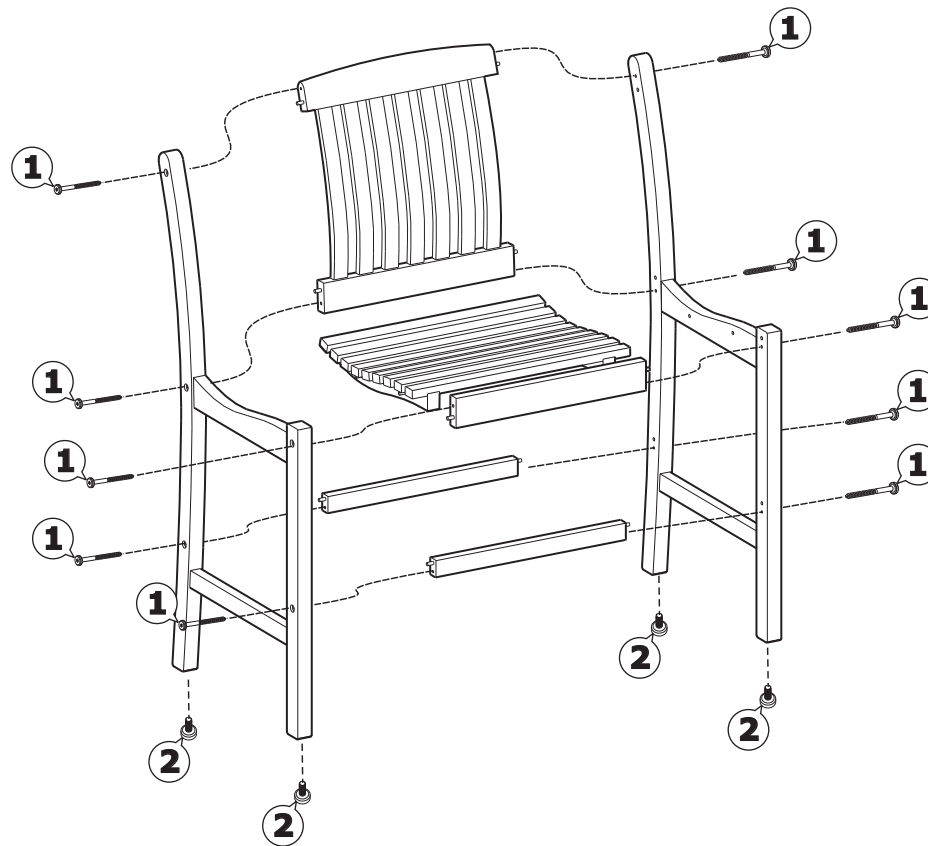

Assembly Instruction

- 1** 
F-screw 6x80-T30, GS x 10 PCS
SEM201429
- 2** 
Bench foot black, P x 4 PCS
SEM201254
- 3** 
Torx key T30, GS x 1 PCS
SEM201430

BOMA BARSTOOL, TEA
SEM102539