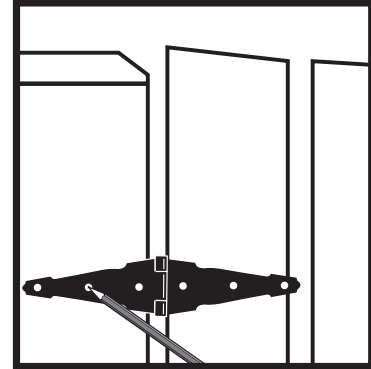

WARNING:
WEAR SAFETY GOGGLES
USER AND BYSTANDER

ADVERTENCIA:
EL USUARIO Y PERSONAS
EN LAS CERCANIAS
DEBEN USAR GAFAS DE
SEGURIDAD

Recycle
Recicla

WARNING: This product contains chemicals known to the State of California to cause cancer and birth defects or other reproductive harm.

ADVERTENCIA: Este producto contiene químicos que el estado de California reconoce como causantes de cáncer, malformaciones congénitas y otros daños al sistema reproductor.