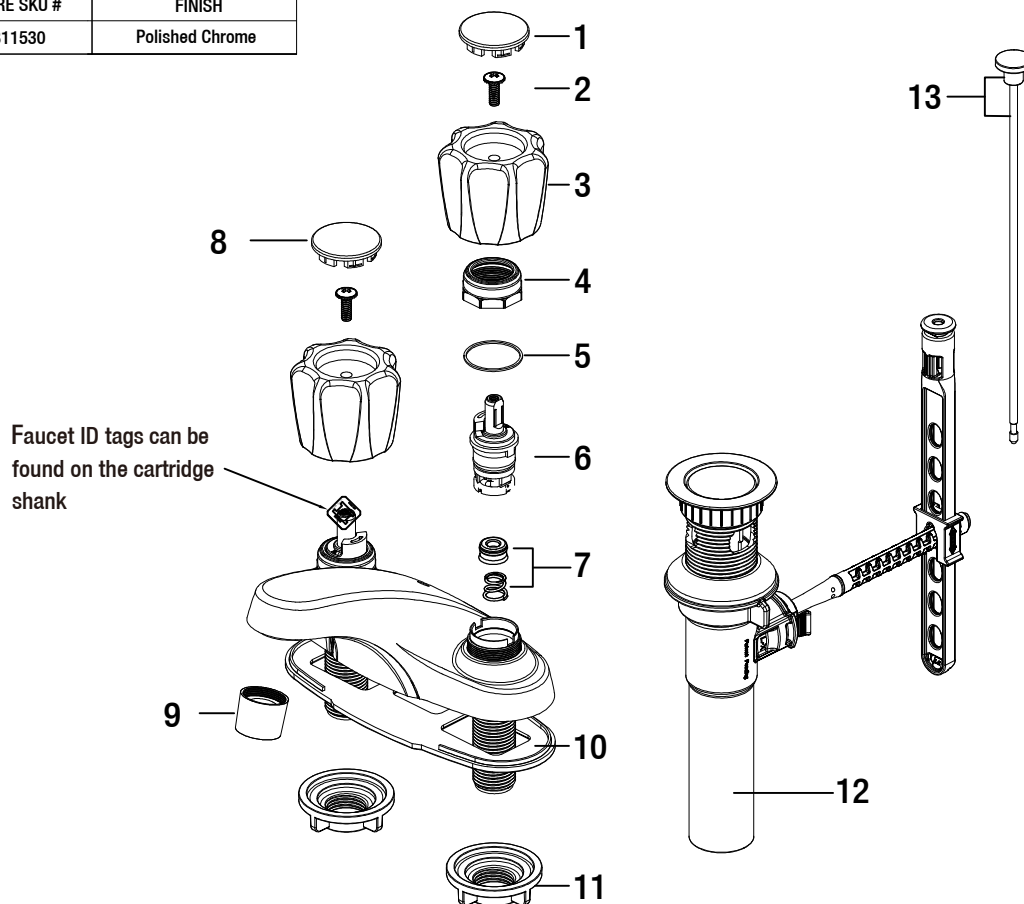

Replacement Parts List

Aragon 4 in. Centerset 2-Handle Low Arc Bathroom Faucet
With Pop-Up Drain in Chrome

MODEL	STORE SKU #	FINISH
67090W-6A01	811530	Polished Chrome

Many replacement parts can be purchased online or at your local store. Please use the table below to identify the part SKU number needed, go to HOMEDEPOT.COM, and check for online and store availability. If you can't find the part you are looking for, please call 1-855-HD-GLACIER

Part	Description	Part #	Internet SKU #	Store SKU #
1	Index C	RP10029	206128275	
2	Screw	RP50013	302610705	
3	Handle	RP13305		
4	Bonnet nut	RP70435	206864739	
5	Washer	RP64124		
6	Cartridge	RP22010	203258608	834804
7	Seat & Spring	RP22008		

Part	Description	Part #	Internet SKU #	Store SKU #
8	Index H	RP10028	206128274	
9	Aerator	RP3019301		
10	Gasket	RP80105		
11	Mounting nut	RP56001	203193994	579276
12	ClickInstall™ drain assembly	RP4022801		
13	Lift rod	RP4023601		