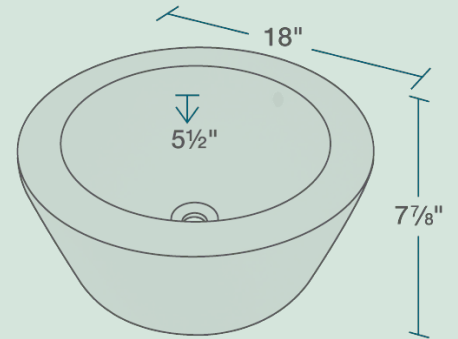

V1902-BISQUE Vessel Sink

18" x 18" x 7 7/8"
 Vessel Installation
 True Vitreous China
 No Hardware Needed
 Lifetime Warranty

Porcelain

Our porcelain sinks are made of true vitreous china and are triple glazed to create the strongest sink you will find. All of our porcelain sinks are covered by a limited lifetime warranty. All undermount sinks come with a cardboard cutout template and mounting hardware.

Accessories

*Accessories not included

Available Colors

Features

<p>Vessel Installation</p>	<p>18" Minimum Cabinet Size</p>	<p>True Vitreous China</p>	<p>No Hardware Needed</p>	<p>Limited Lifetime Warranty</p>	