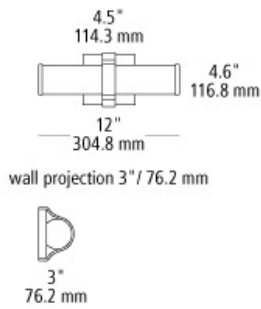

lynk 12 wall

DESCRIPTION

The sleek metal band and matching die cast end caps of the Lynk 12 wall sconce light from LBL Lighting embrace a rounded acrylic shade to seamlessly blend traditional and contemporary design. LED includes 12 watt 650 lumen 90 CRI 3000K LED module. Dimmable with a low-voltage electronic dimmer. Mounts vertically or horizontally. ADA compliant.

WEIGHT

1.78lb / 0.81kg ±

bronze polished chrome satin nickel

ORDERING INFORMATION

model	color	finish	lamp
WS916	OY opal acrylic	BZ bronze	LED930 LED module 10w 90 CRI 3000K 120v
		PC polished chrome	LED930277 LED module 10w 90 CRI 3000K 277v
		SC satin nickel	