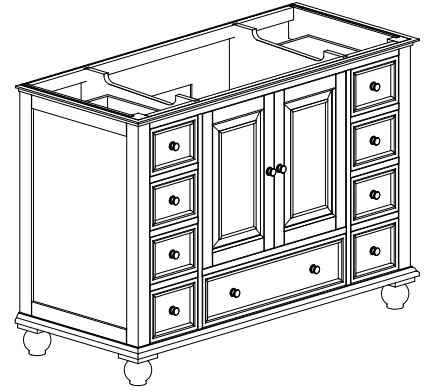

## Features

- Solid poplar frame, plywood drawer and MDF
- 2 soft-close doors
- 7 soft-close drawers
- Black bronze finish hardware
- Adjustable height levelers

## Nominal Dimension

- 48W x 21D x 34H (inches)