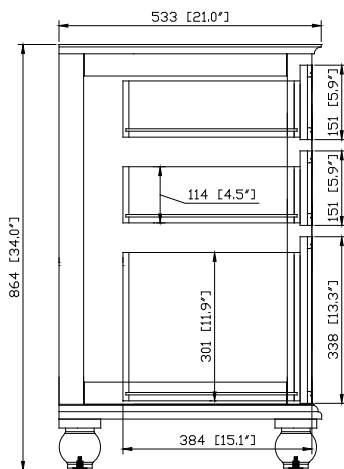

Avanity

THOMPSON-V48-CL
THOMPSON-V48-FW

Features

- Solid poplar frame, plywood drawer and MDF
- 2 soft-close doors
- 7 soft-close drawers
- Black bronze finish hardware
- Adjustable height levelers

Colors / Finishes

- Charcoal Glaze
- French White

Nominal Dimension

- 48W x 21D x 34H (inches)

Related Items

Mirror	THOMPSON-M24-CL	THOMPSON-M24-FW	
	THOMPSON-M28-CL	THOMPSON-M28-FW	
Vanity Top	SUT49BK	SUT49GB	SUT49CW
	SUT49BK-R	SUT49GB-R	SUT49CW-R
Sink	CUM18WT	CUM18LN	CUM20WT-R
Linen Tower	THOMPSON-LT24-CL	THOMPSON-LT24-FW	

Product Diagrams

Side

Top

For customer support please call 866 522 5578 weekdays 9:00 to 6:00 PST