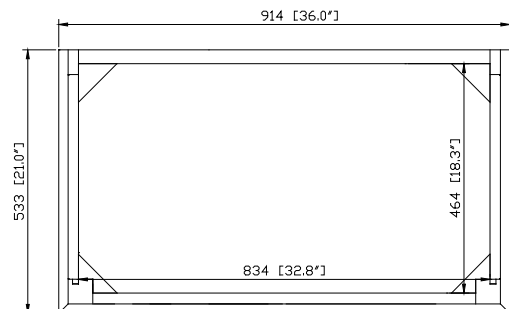

## Nominal Dimension

- 48W x 21D x 34H (inches)

## Product Diagrams

Front

Back

Side

Top

For customer support please call 866 522 5578 weekdays 9:00 to 6:00 PST