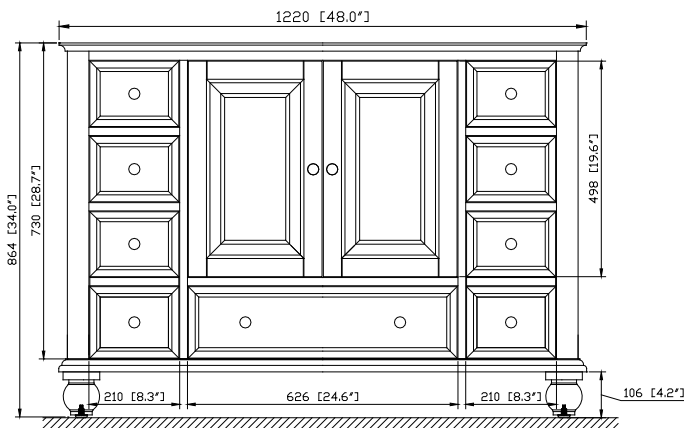

Product Diagrams

Front