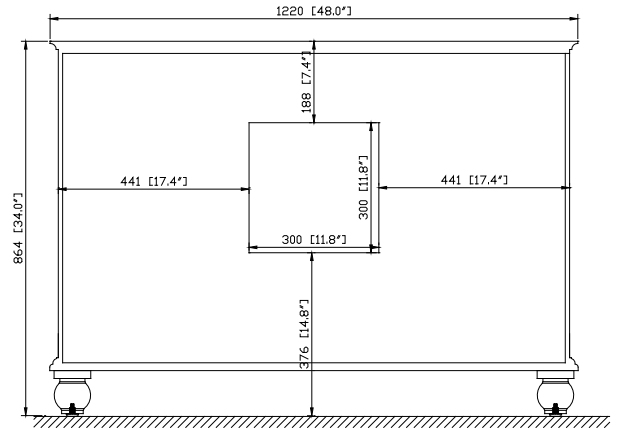

Avanity

THOMPSON-V48-CL
THOMPSON-V48-FW

Features

- Solid poplar frame, plywood drawer and MDF
- 2 soft-close doors
- 7 soft-close drawers
- Black bronze finish hardware
- Adjustable height levelers

Colors / Finishes

- Charcoal Glaze
- French White

Nominal Dimension

- 48W x 21D x 34H (inches)

Related Items

Mirror	THOMPSON-M24-CL	THOMPSON-M24-FW	
	THOMPSON-M28-CL	THOMPSON-M28-FW	
Vanity Top	SUT49BK	SUT49GB	SUT49CW
	SUT49BK-R	SUT49GB-R	SUT49CW-R
Sink	CUM18WT	CUM18LN	CUM20WT-R
Linen Tower	THOMPSON-LT24-CL	THOMPSON-LT24-FW	

Product Diagrams

Back

Side

Top

For customer support please call 866 522 5578 weekdays 9:00 to 6:00 PST