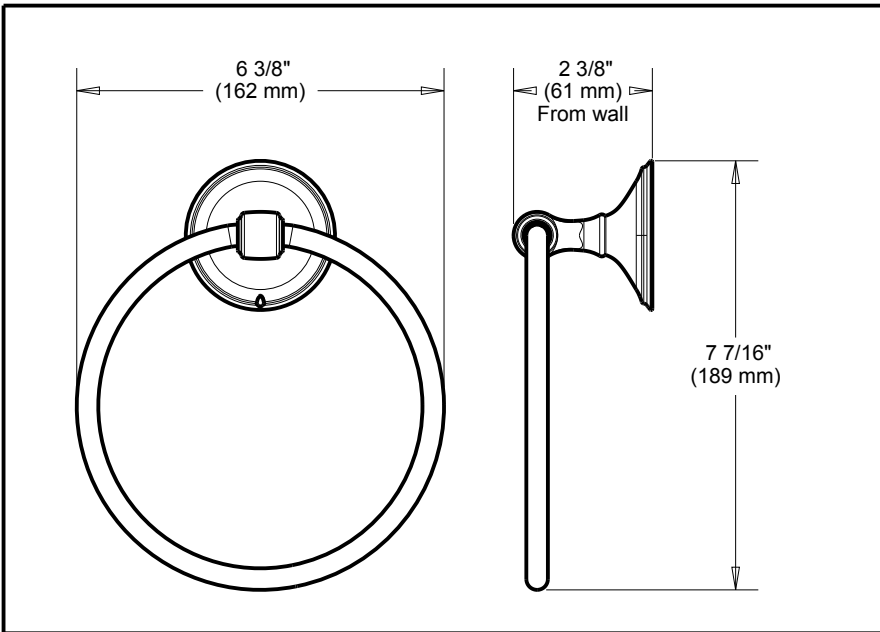

DELTA[®]

ACCESSORIES

- Somerset™ Bath Collection
- Towel Ring

Submitted Model No.: _____

Specific Features: _____

STANDARD SPECIFICATIONS:

- Wood blocking is preferable behind all wall surfaces. If wood blocking is not available, the following fasteners are suggested: Tile/Masonry-Plastic or lead Anchors Plaster/drywall-Toggle bolts.
- Mounting hardware and mounting template included with product.