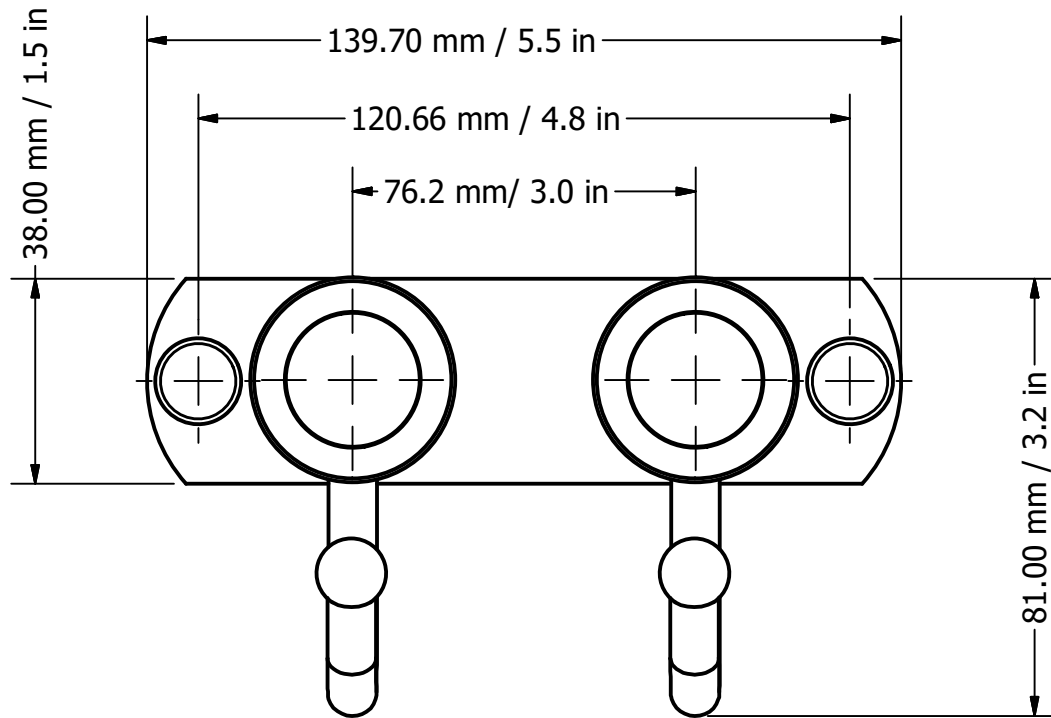

PARTS LIST			
ITEM	PART NUMBER	DESCRIPTION	QTY
1	BPHK-5	DOUBLE HOOK PLATE	1
2	HKHK	HOOK	2
3	CARD-58	MOUNTING CAP	2
4	PSRD8-12	POST	2
5	RGGVT	CONNECTOR	2
6	Card-1	FRONT CAP	2
7	BL1T-12	END BALL	2

UNLESS OTHERWISE SPECIFIED	
.X	± .3mm
.XX	± .15mm
.XXX	± .008mm

APPROVED FOR PRODUCTION
 By: RICHARD PAUL
 Date: 8-27-17

FINISH	TBD
QTY	TBD
DRAWING NO.	REV
920G-2	0
SCALE	1.5:1 SHEET: 1 OF 1 A4

2

1