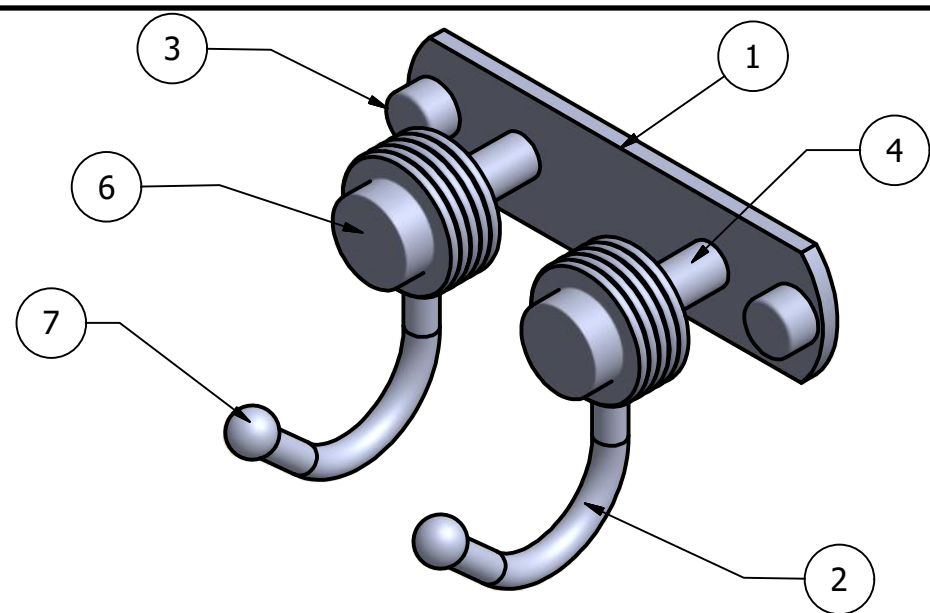

PARTS LIST			
ITEM	PART NUMBER	DESCRIPTION	QTY
1	BPHK-5	DOUBLE HOOK PLATE	1
2	HKHK	HOOK	2
3	CARD-58	MOUNTING CAP	2
4	PSRD8-12	POST	2
5	RGGVT	CONNECTOR	2
6	Card-1	FRONT CAP	2
7	BL1T-12	END BALL	2

UNLESS OTHERWISE SPECIFIED	
.X	± .3mm
.XX	± .15mm
.XXX	± .008mm

COPYRIGHT @ALLIEDBRASS 2017	CHECKED	8-25-17	P.D.
	APPROVED	8-25-17	R.A.

DRAWN	8-25-17	IM
CHECKED	8-25-17	P.D.
APPROVED	8-25-17	R.A.

MATERIAL: BRASS
 DESCRIPTION: Mercury Collection 2 Position Multi Hook with Groovy Accent

APPROVED FOR PRODUCTION
 By: RICHARD PAUL
 Date: 8-27-17

FINISH	TBD
QTY	TBD
DRAWING NO.	REV
920G-2	0
SCALE	1.5:1 SHEET: 1 OF 1 A4

2

1