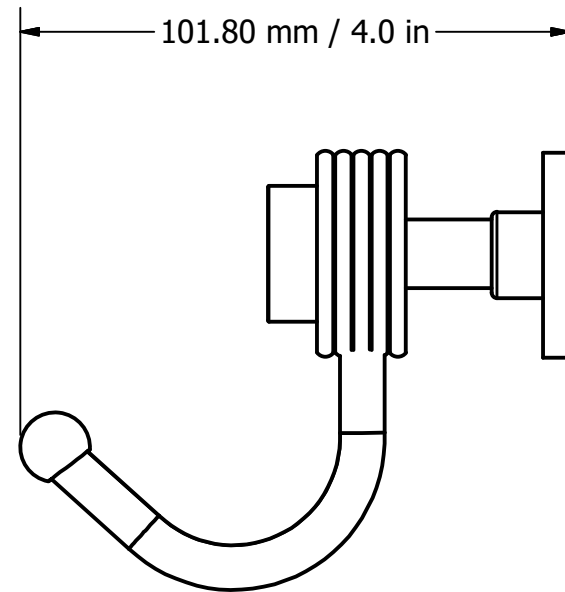

PARTS LIST			
ITEM	PART NUMBER	DESCRIPTION	QTY
1	BPHK-5	DOUBLE HOOK PLATE	1
2	HKHK	HOOK	2
3	CARD-58	MOUNTING CAP	2
4	PSRD8-12	POST	2
5	RGGVT	CONNECTOR	2
6	Card-1	FRONT CAP	2
7	BL1T-12	END BALL	2

UNLESS OTHERWISE SPECIFIED	
.X	± .3mm
.XX	± .15mm
.XXX	± .008mm

COPYRIGHT @ALLIEDBRASS 2017	CHECKED	8-25-17	P.D.
	APPROVED	8-25-17	R.A.

DRAWN	8-25-17	IM
CHECKED	8-25-17	P.D.
APPROVED	8-25-17	R.A.

MATERIAL: BRASS
 DESCRIPTION: Mercury Collection 2 Position Multi Hook with Groovy Accent

APPROVED FOR PRODUCTION
 By: RICHARD PAUL
 Date: 8-27-17

FINISH	TBD
QTY	TBD
DRAWING NO.	REV
920G-2	0
SCALE	1.5:1 SHEET: 1 OF 1 A4

2

1