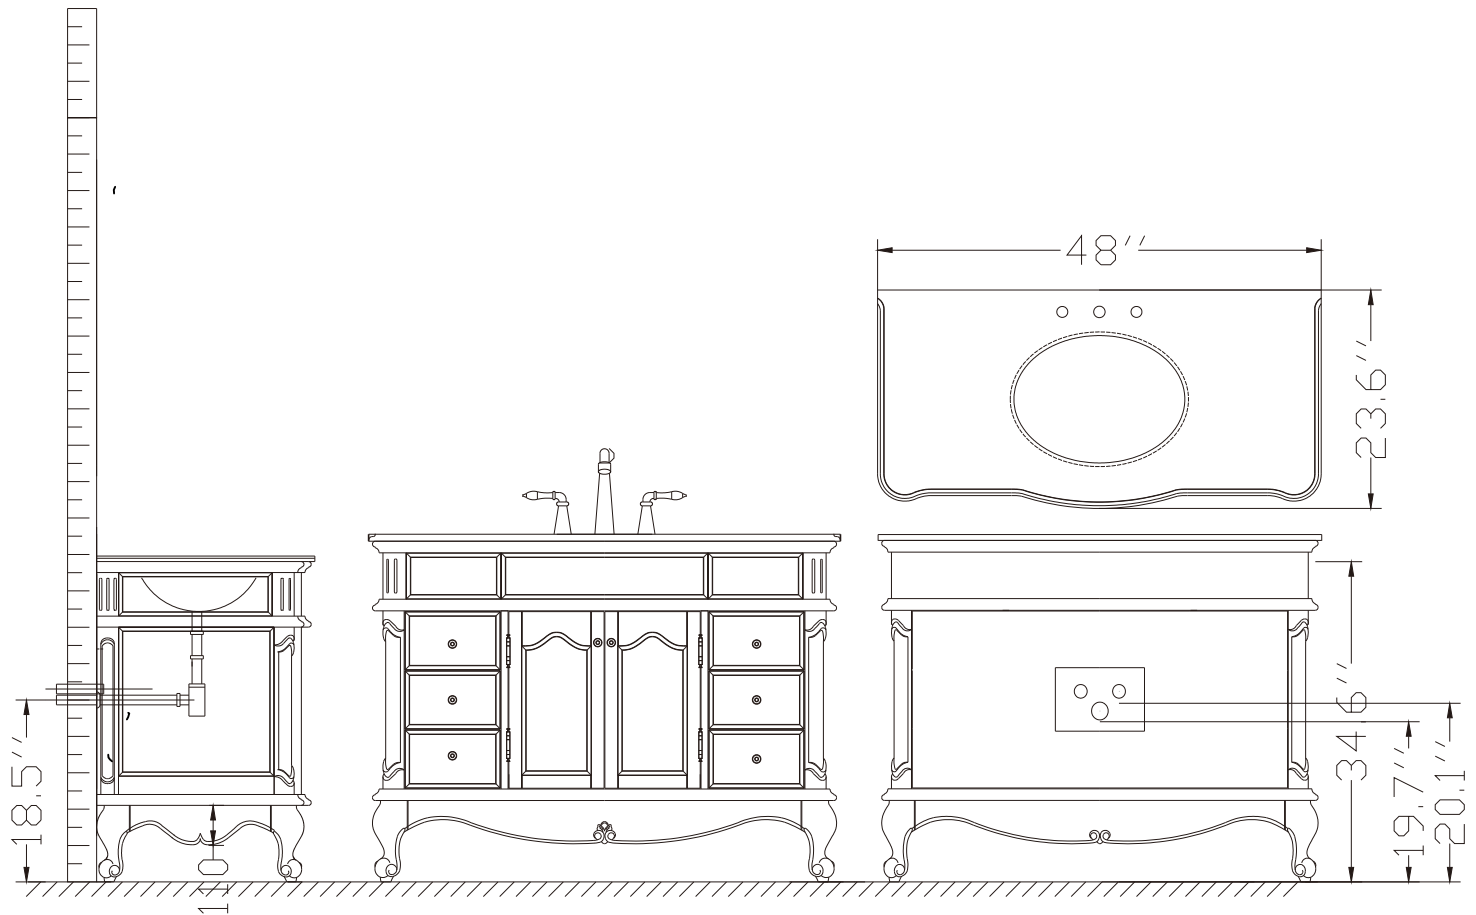

Vinnova Messina Vanity Collection 718048-ES-CA-NM

Features

- Adds an antique look and feel to any bathroom
- Sturdy solid-oak/wood veneer construction
- Plenty of storage space for toiletries
- Available in Antique Cherry, Espresso, and White finish
- Round Under-Mount Sink
- Charming bronze-finish hardware
- Six Soft-Closing Drawers and Two Soft-Closing Doors
- Easy plumbing and faucet installation*

* Does not include faucet, drain assembly, backsplash or P-trap

VINNOVA
FASHION BATHROOM LIFE