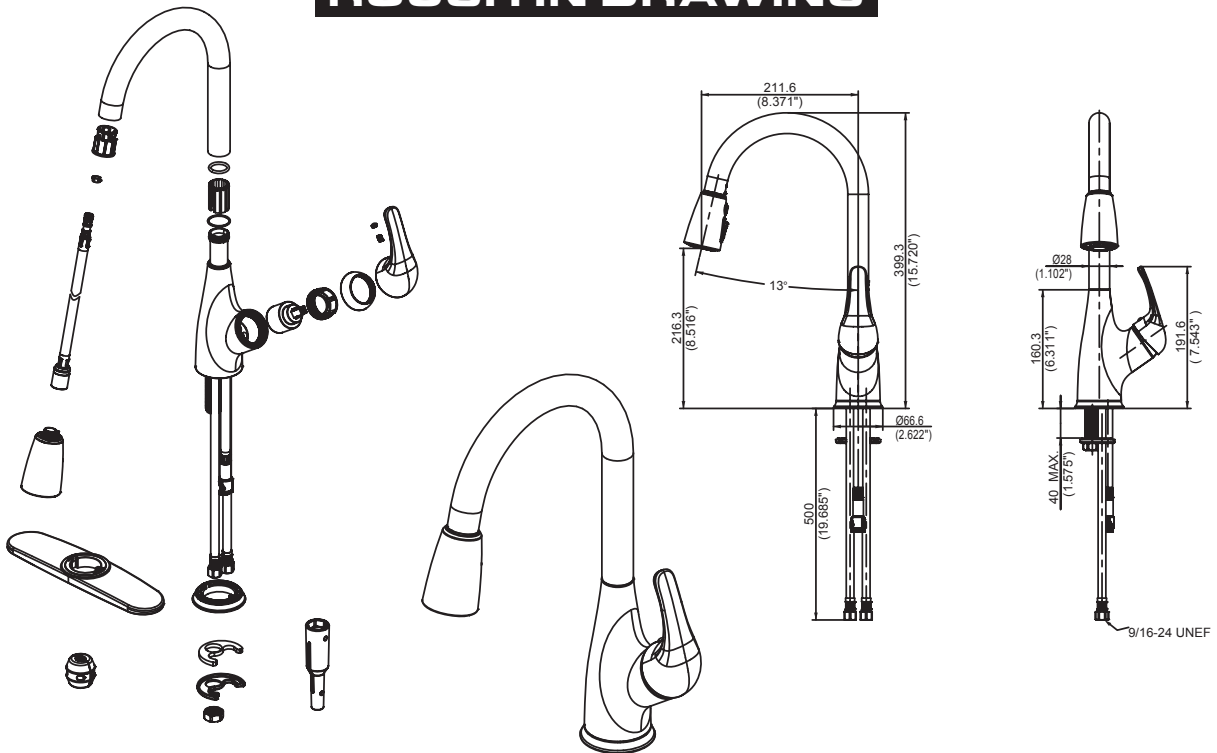

PULL DOWN KITCHEN FAUCET

The Right Choice...

TECHNICAL DATA

DESCRIPTION:

- Pull Down Spout
- Ceramic Disc
- Single or 3 Hole Mount

FINISH: Chrome / Brushed Nickel

PACKAGING:
Individually Boxed

BRAND: EZFLO®

Country of origin: China

PART#	DESCRIPTION	INNER	MASTER
10388	Chrome	1	6
10389	Brush Nickel	1	6

ROUGH IN DRAWING

ALL DIMENSIONS SHOWN ARE NOMINAL