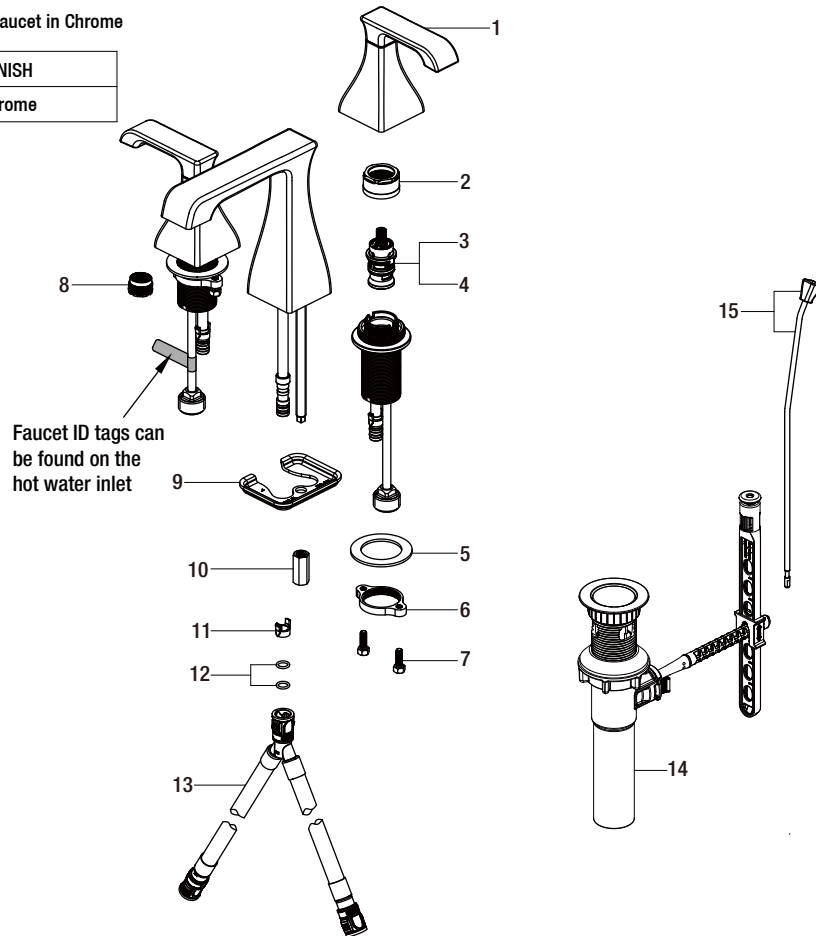

Replacement Parts List

Adelyn 8 in. Widespread 2-Handle High Arc Bathroom Faucet in Chrome

MODEL	SKU #	FINISH
HD67576W-6001	304367672	Chrome

Many replacement parts can be purchased online or at your local store. Please use the table below to identify the part SKU number needed, go to HOMEDEPOT.COM, and check for online and store availability. If you can't find the part you are looking for, please call 1-855-HD-GLACIER.

Part	Description	Part #	Internet SKU #	Store SKU #
1	Handle assembly	RP1332201		
2	Bonnet	RP70193	206671342	
3	Cartridge H	RP20079		
4	Cartridge C	RP20080		
5	Washer	RP64147		
6	Nut	RP56059		
7	Screw	RP50004		
8	Aerator	RP30137		

Part	Description	Part #	Internet SKU #	Store SKU #
9	Washer	RP70228		
10	Nut	RP56071		
11	Block	RP70421		
12	O-ring	RP60002		
13	Quick connect hose	RP70430		
14	ClickInstall™ drain assembly	RP4022801		
15	Lift rod	RP4023301		