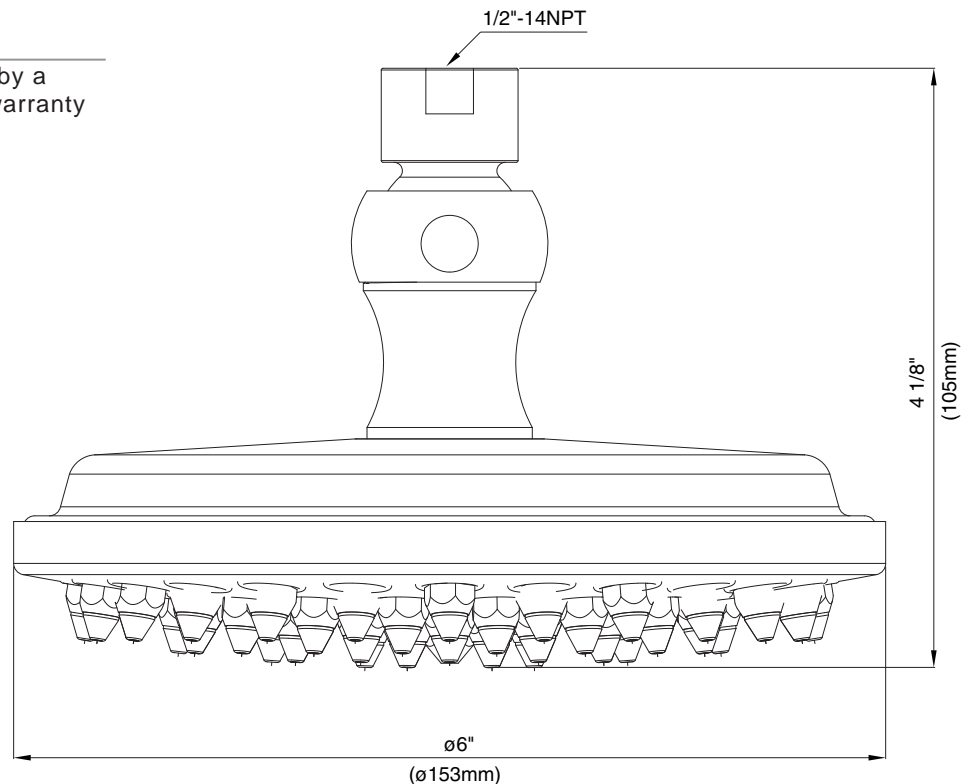

Specific Features: _____ Submitted Model No.: _____

SD451279/06-08.02