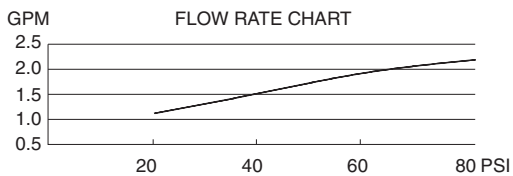

6" DELUXE BRASS SHOWERHEAD

Description

- 60 brass jets with flexible rubber tips for easy cleaning
- Multi-directional metal ball joint
- Detachable face for easy cleaning
- All brass construction

Flow & Valving

▲ Will be discontinued, limited stock available

Flow Rate

- Conforms to Energy Policy Act of 1992 - maximum flow rate at 80psi of 2.5gpm.

Standards

- Listed IAPMO/UPC
- CSA B125
- Energy policy act of 1992