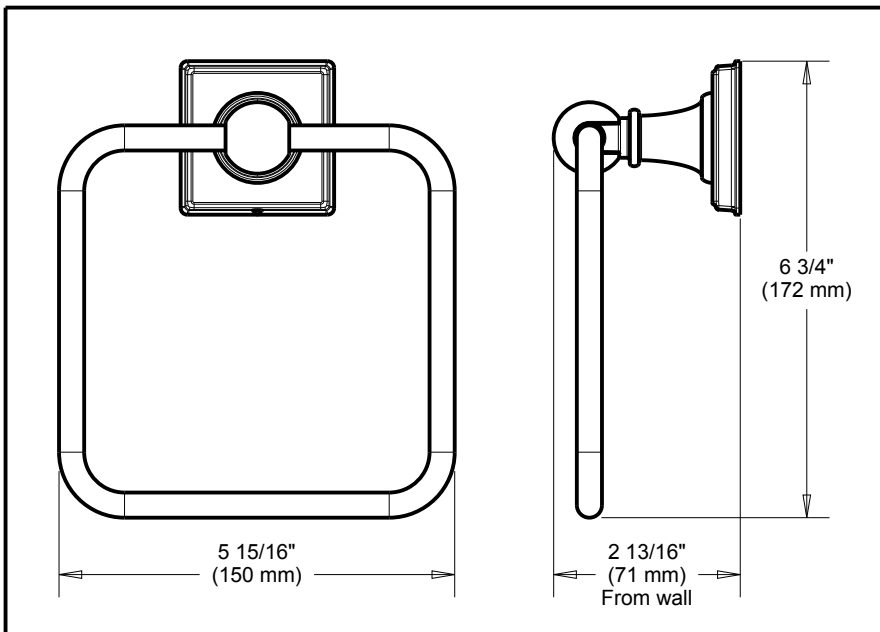

## ACCESSORIES

- TT™ Bath Collection
- Square Towel Ring

Submitted Model No.: \_\_\_\_\_

Specific Features: \_\_\_\_\_

### STANDARD SPECIFICATIONS:

- Wood blocking is preferable behind all wall surfaces. If wood blocking is not available, the following fasteners are suggested: Tile/Masonry-Plastic or lead Anchors Plaster/drywall-Toggle bolts.
- Mounting hardware and mounting template included with product.