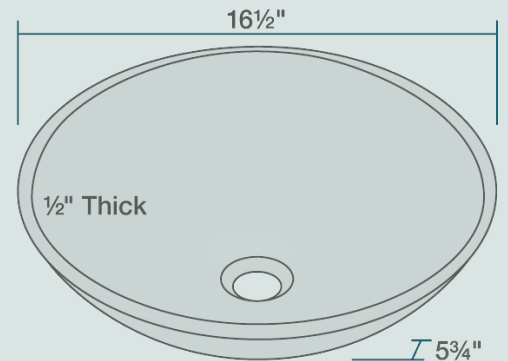

602 Frosted Vessel Sink

16 1/2" x 16 1/2" x 5 3/4"
 Tempered Glass
 Lifetime Warranty
 Frosted Glass

Glass

Our line of glass sinks will add elegant beauty to your bathroom. They are manufactured using fully tempered glass, which is stronger and can withstand higher temperatures than normal glass. The glass is nonporous and will not absorb odor or stains making it a very clean option. Our glass sinks are covered by a limited lifetime warranty.

Accessories

*Accessories not included

UPC: 817299010074

Features

<p>Vessel Installation</p>	<p>18" Minimum Cabinet Size</p>	<p>1/2" Thick</p>	<p>Tempered Glass</p>	<p>Limited Lifetime Warranty</p>	