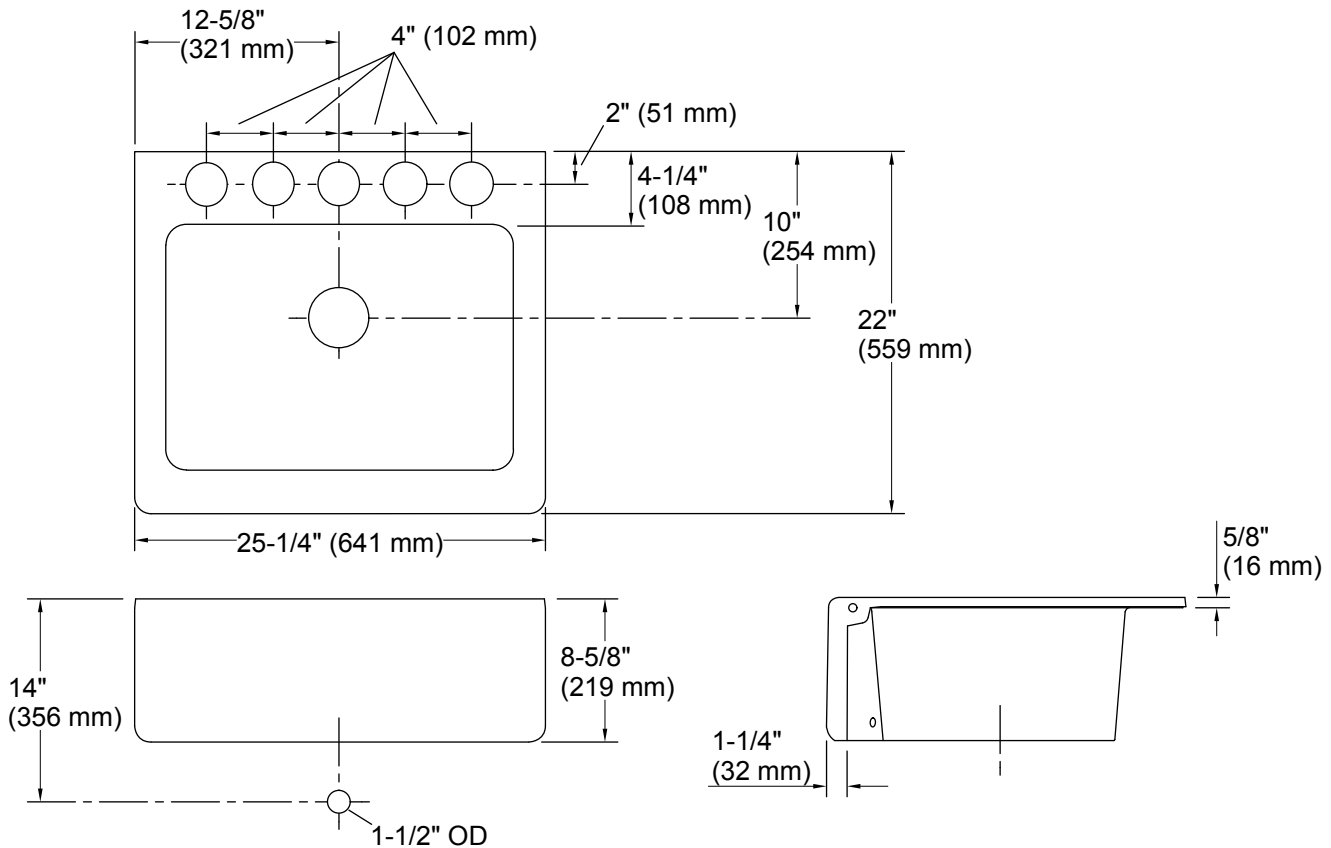

## Features

- 27-inch apron sink minimum base cabinet width.
- Fireclay.
- Under-mount.
- Three oversized faucet holes with one oversized accessory hole to the right and one oversized accessory hole to the left.
- With integral apron.
- 25" (635 mm) x 22" (559 mm)

## Technical Information

All product dimensions are nominal.

Bowl configuration:	Single
Installation:	Tile-in/Flush-mount
Min. base cabinet width:	27" (686 mm)
Bowl area (Only):	Length: 21" (533 mm) Width: 15" (381 mm) Bowl depth: 8" (203 mm) Water depth: 8" (203 mm)
Number of deck holes:	5
Faucet hole(s):	2-1/2" (64 mm)
Drain hole:	3-7/8" (98 mm)