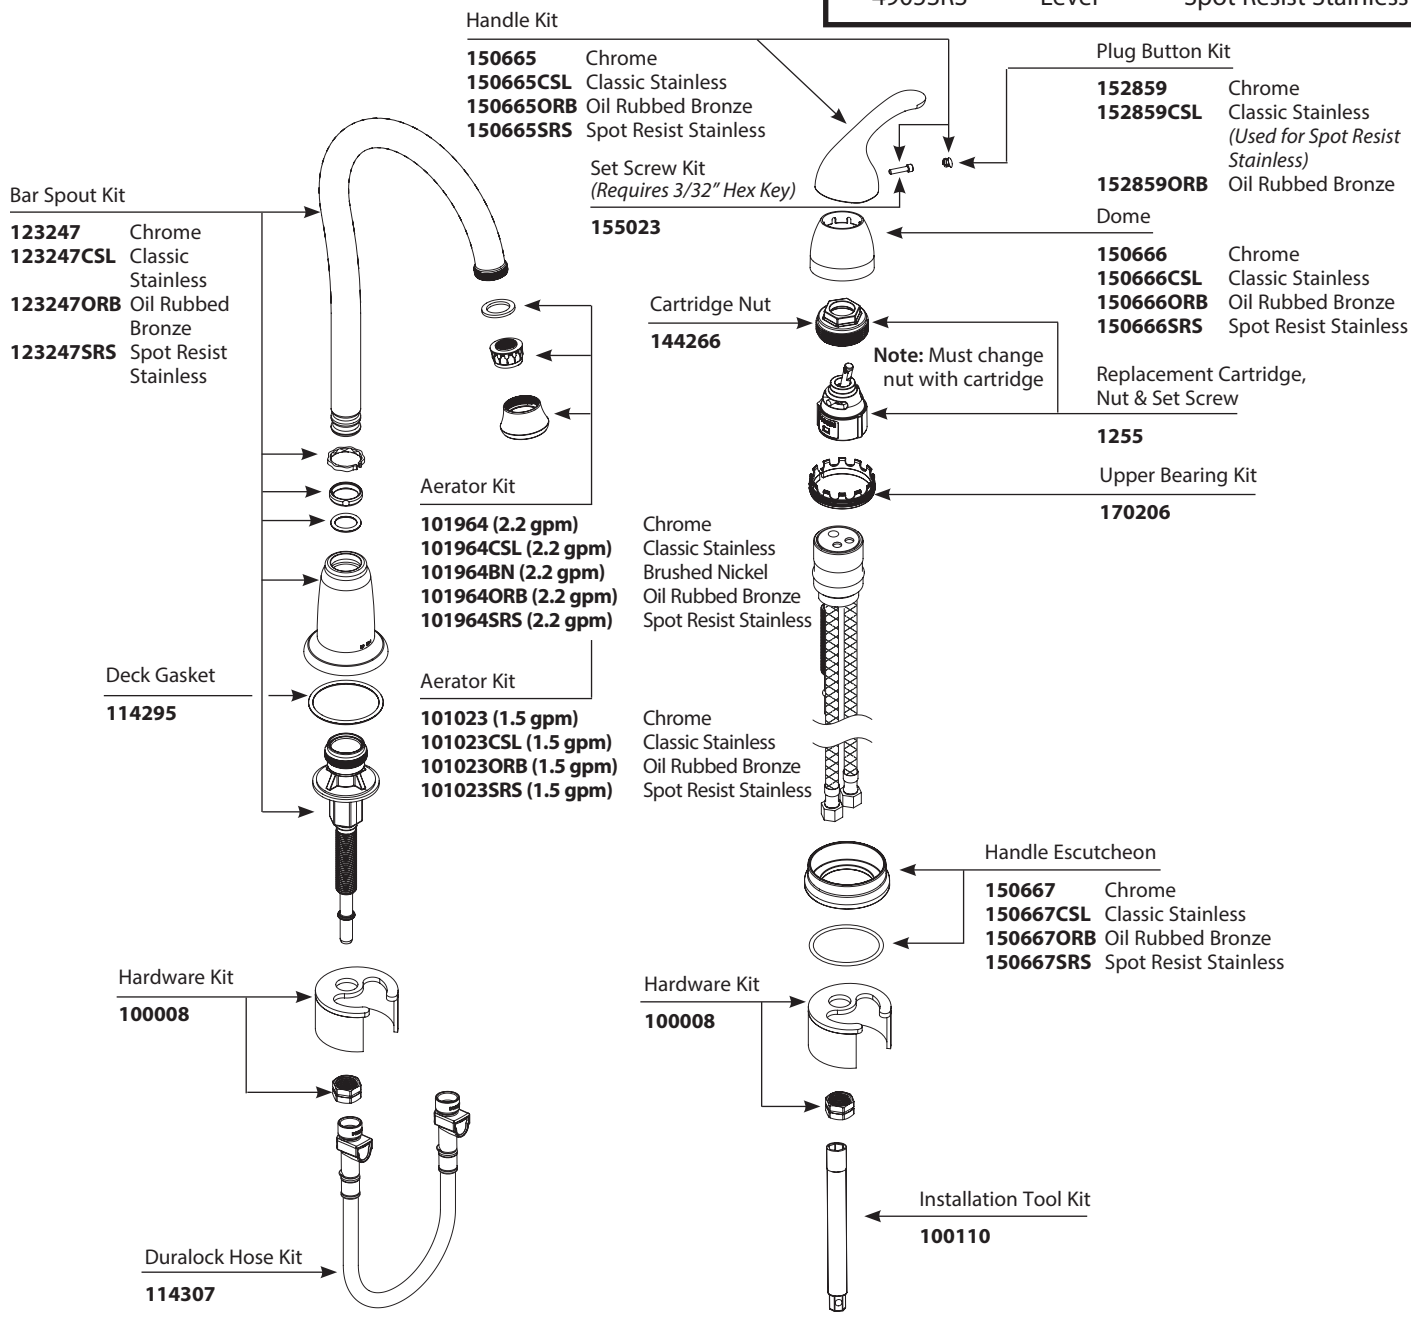

Buy it for looks. Buy it for life.®

■ Order by Part Number

*There is more than 1 version of this model.
Page down to identify the version you have.*

Illustrated Parts

| CAMERIST™ Single-Handle Prep Bar Faucet | | |
|--|-------|-----------------------|
| MODEL | TYPE | FINISH |
| 4905 | Lever | Chrome |
| 4905CSL | Lever | Classic Stainless |
| 4905ORB | Lever | Oil Rubbed Bronze |
| 4905EP | Lever | Chrome |
| 4905SRS | Lever | Spot Resist Stainless |

Buy it for looks. Buy it for life.®

■ Order by Part Number

Illustrated Parts

| CAMERIST™ | | |
|-------------------------------|-------|-------------------|
| Single-Handle Prep Bar Faucet | | |
| MODEL | TYPE | FINISH |
| 4905 | Lever | Chrome |
| 4905CSL | Lever | Classic Stainless |
| 4905ORB | Lever | Oil Rubbed Bronze |

Buy it for looks. Buy it for life.®

■ Order by Part Number

Illustrated Parts

| CAMERIST™ | | |
|-------------------------------|-------|-------------------|
| Single-Handle Prep Bar Faucet | | |
| MODEL | TYPE | FINISH |
| 4905 | Lever | Chrome |
| 4905CSL | Lever | Classic Stainless |
| 4905ORB | Lever | Oil Rubbed Bronze |
| 86905 | Lever | Chrome |
| DISCONTINUED | | |
| 4905SL | Lever | Stainless |