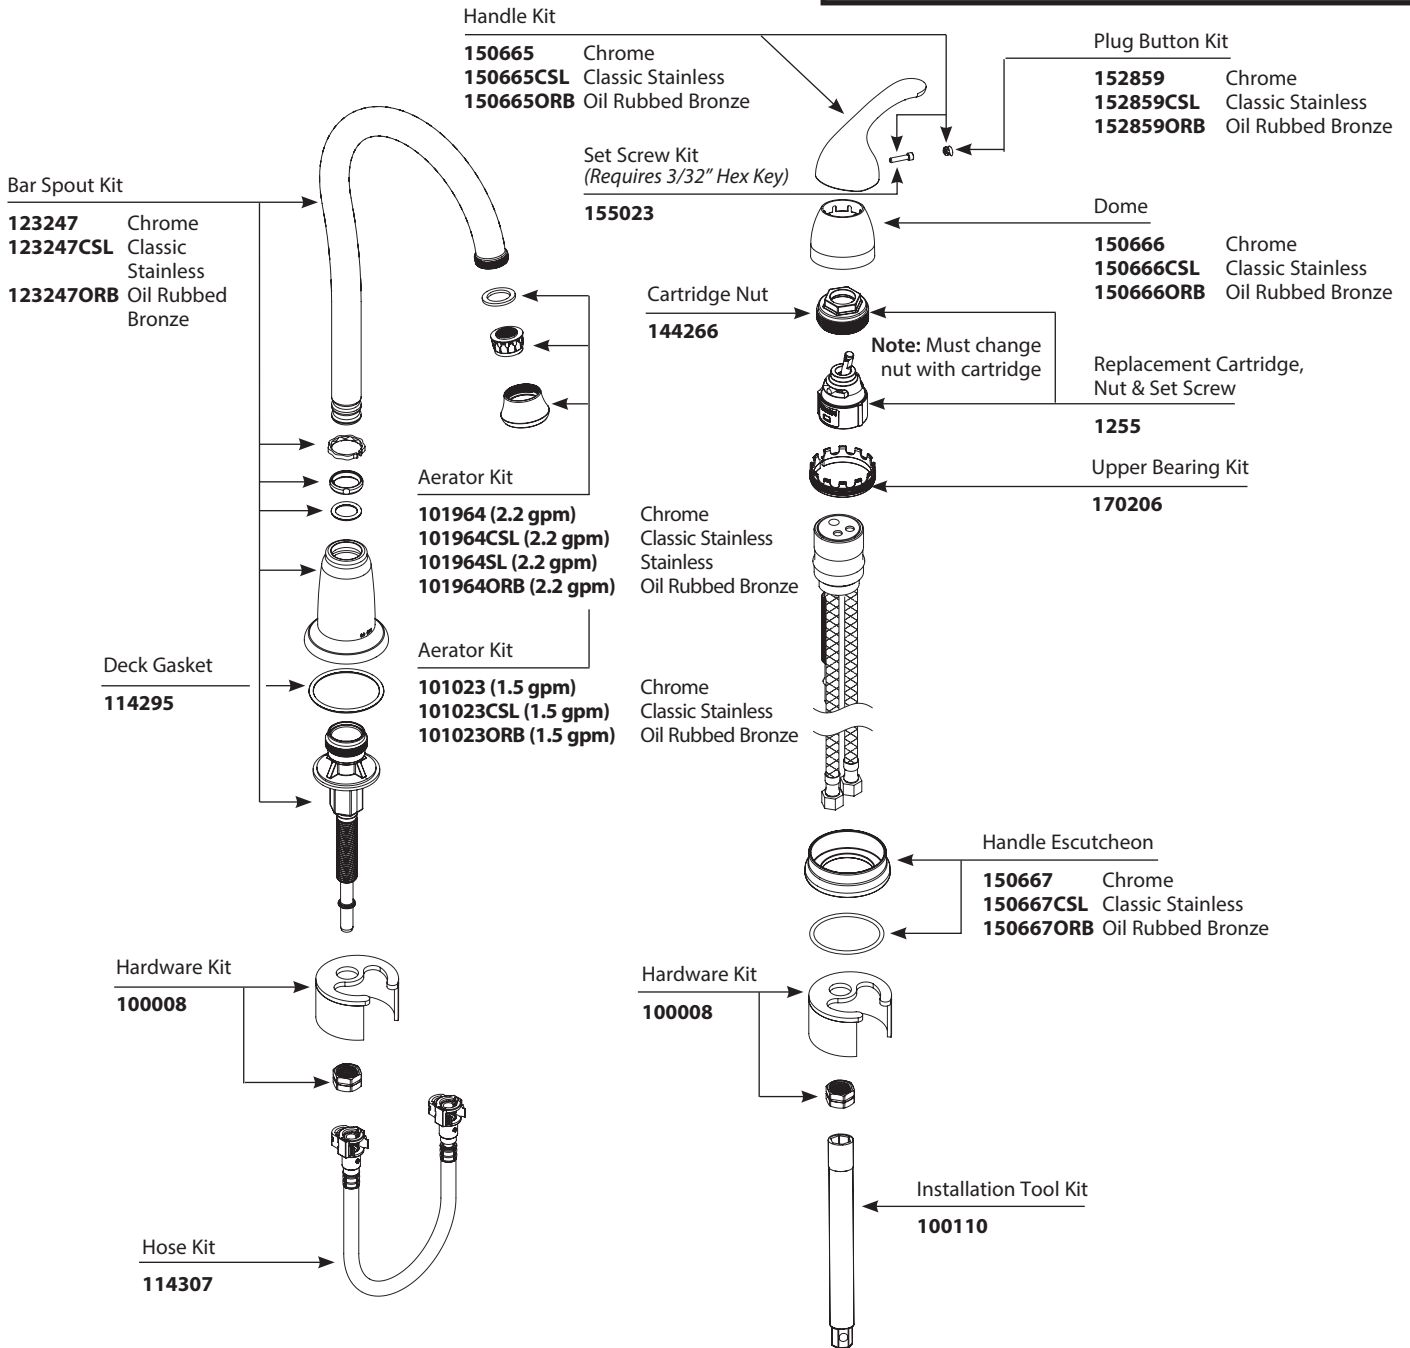

Buy it for looks. Buy it for life.®

■ Order by Part Number

*There is more than 1 version of this model.
Page down to identify the version you have.*

Illustrated Parts

| CAMERIST™ Single-Handle Prep Bar Faucet | | |
|--|-------|-----------------------|
| MODEL | TYPE | FINISH |
| 4905 | Lever | Chrome |
| 4905CSL | Lever | Classic Stainless |
| 4905ORB | Lever | Oil Rubbed Bronze |
| 4905EP | Lever | Chrome |
| 4905SRS | Lever | Spot Resist Stainless |

Buy it for looks. Buy it for life.®

■ Order by Part Number

Illustrated Parts

| CAMERIST™ | | |
|-------------------------------|-------|-------------------|
| Single-Handle Prep Bar Faucet | | |
| MODEL | TYPE | FINISH |
| 4905 | Lever | Chrome |
| 4905CSL | Lever | Classic Stainless |
| 4905ORB | Lever | Oil Rubbed Bronze |

Buy it for looks. Buy it for life.®

■ Order by Part Number

Illustrated Parts

| CAMERIST™ | | |
|-------------------------------|-------|-------------------|
| Single-Handle Prep Bar Faucet | | |
| MODEL | TYPE | FINISH |
| 4905 | Lever | Chrome |
| 4905CSL | Lever | Classic Stainless |
| 4905ORB | Lever | Oil Rubbed Bronze |
| 86905 | Lever | Chrome |
| DISCONTINUED | | |
| 4905SL | Lever | Stainless |