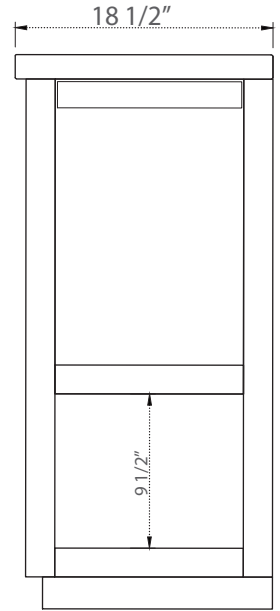

# SPECIFICATION

SKU CODE:

S04-24-BLU

COLLECTION: Klein

DIMENSIONS: W 24 1/2" | D 18 1/2" | H 34"