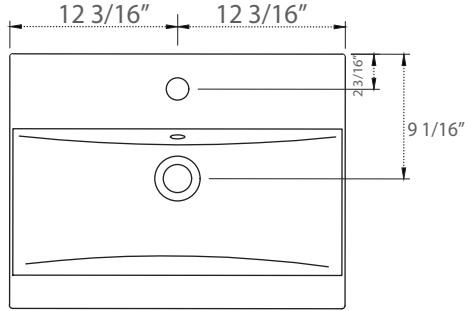

# SPECIFICATION

SKU CODE:

S04-24-BLU

COLLECTION: Klein

DIMENSIONS: W 24 1/2" | D 18 1/2" | H 34"