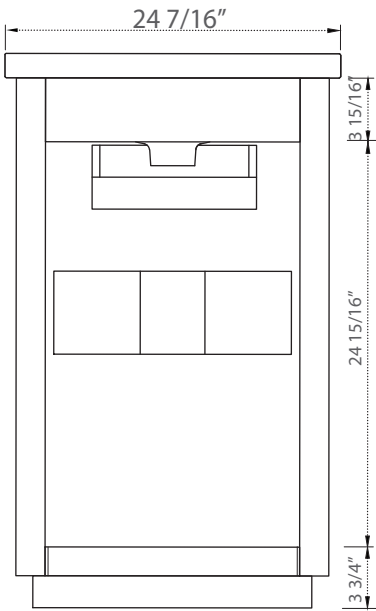

# SPECIFICATION

SKU CODE:

S04-24-BLU

COLLECTION: Klein

DIMENSIONS: W 24 1/2" | D 18 1/2" | H 34"