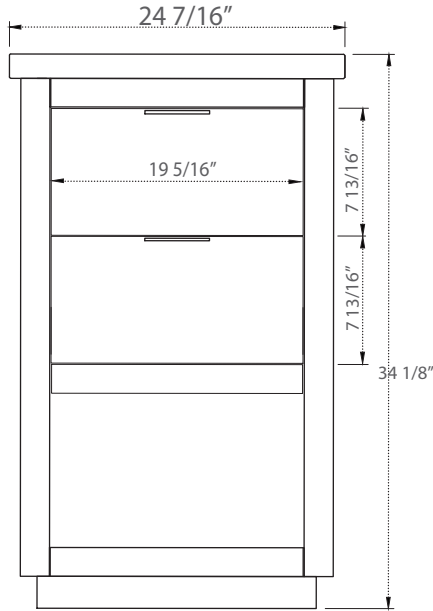

# SPECIFICATION

SKU CODE:

S04-24-BLU

COLLECTION: Klein

DIMENSIONS: W 24 1/2" | D 18 1/2" | H 34"