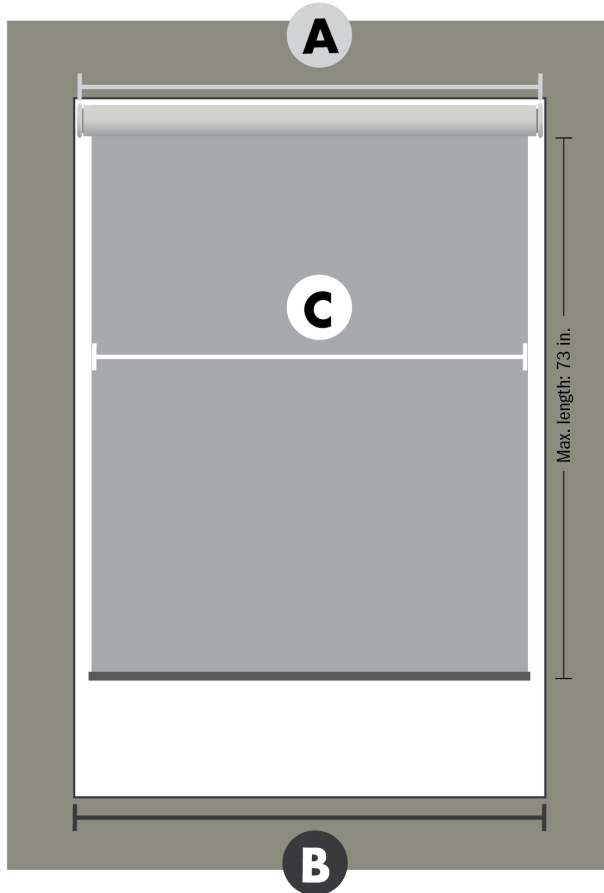

iFit™

Measurement Guidelines

INSIDE MOUNT

	A	B	C
Width of	Product	Window frame	Fabric
Measurement	Size to order	Must be $\frac{1}{4}$ in. greater than A	Always $1-\frac{1}{8}$ in. less than A

Example	36 in.	$36-\frac{1}{4}$ in.	$34-\frac{7}{8}$ in.
---------	---------------	--	--