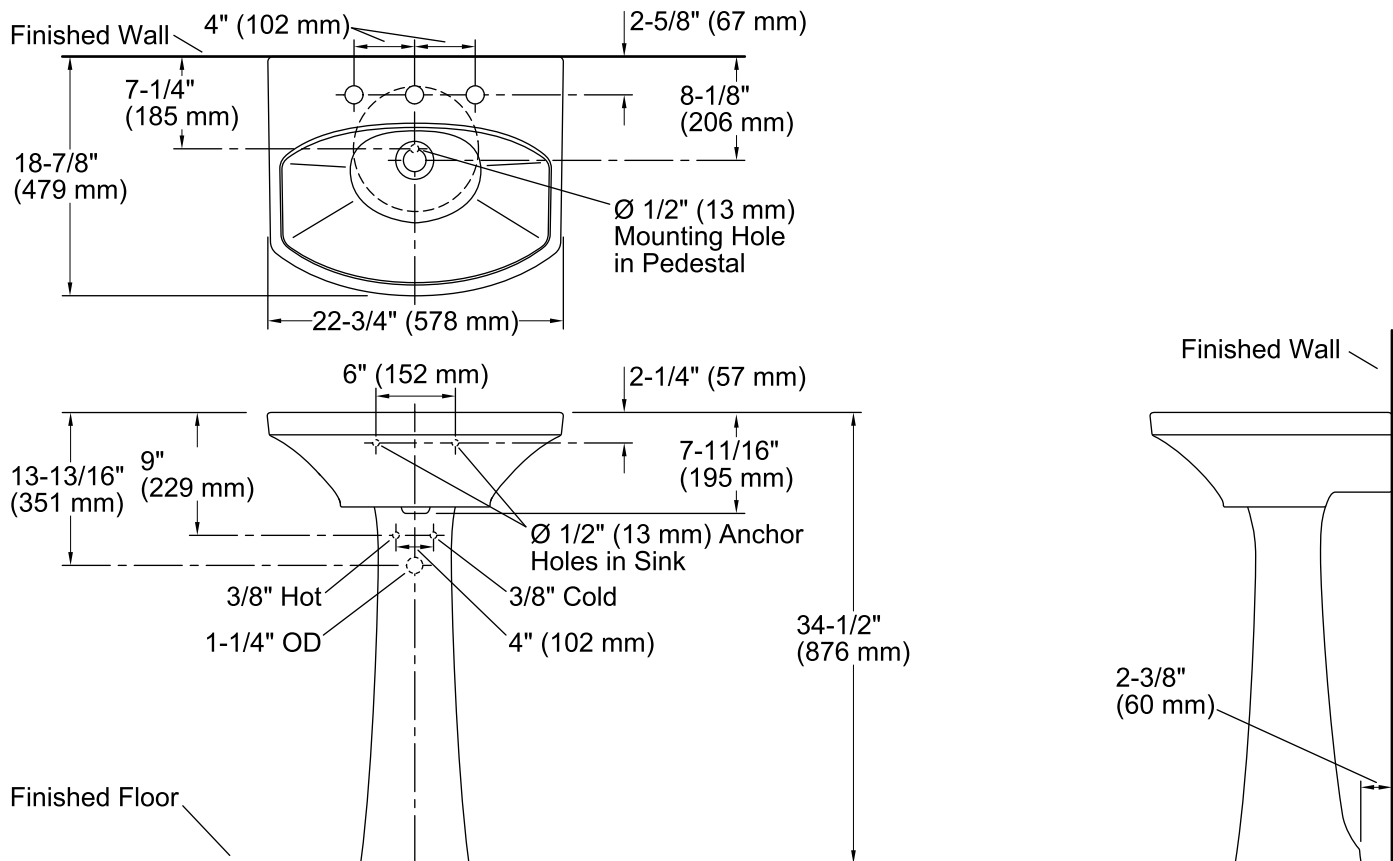

Cimarron® Pedestal Bathroom Sink K-2362-8

Features

- Vitreous china.
- Pedestal sink.
- Generous basin and deck size.
- With overflow.
- 8-inch centers.
- Coordinates with other products in the Cimarron collection.
- 22-3/4" (578 mm) x 18-7/8" (479 mm) x 34-1/2" (876 mm)

Components

Product includes:

K-2364 Bathroom Sink Pedestal

K-2363-8 Pedestal Bathroom Sink Basin

Additional included component/s: Pedestal accessory pack, and rubber pads.

Codes/Standards

ASME A112.19.2/CSA B45.1

THE BOLD LOOK
OF **KOHLER**®

Technical Information

All product dimensions are nominal.

Bowl configuration:	Single
Installation:	Pedestal
Bowl area (Only)	Length: 21" (533 mm) Width: 12-3/4" (324 mm) Water depth: 3-5/8" (92 mm)
Number of deck holes:	3
Faucet hole(s):	1-3/8" (35 mm)
Drain hole:	1-3/4" (44 mm)