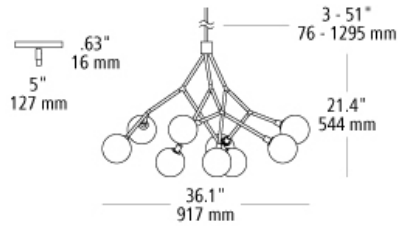

### DESCRIPTION

Decorative arms tipped with smoky glass globes distinguish the Sycamore by LBL Lighting from the rest. Patterned after tree branches this slightly whimsical piece draws the eye with its warm candelabra bulbs and distinctively angular structure. Scaling at 37.65" in length and 37.65" width the Sycamore brings an appropriate scale into spaces such as dining rooms, conference rooms and various commercial applications. The Sycamore is available in a sleek Satin Nickel finish further enhancing its distinctive style. The Sycamore is one of two in a family, simply search for Sycamore chandelier to find its closest relatives. Includes three 12" stems, two 6" stems and one 3" stem. Available with or without lamp. E12 candelabra base sockets 5w max. LED version includes (9) 2 watt 777 total delivered lumens 90CRI 2700K LED T6. Dimmable with a low-voltage electronic dimmer. 120v.

### WEIGHT

16-16.5lb / 7.26-7.48kg ±

sycamore<br>chandelier

### ORDERING INFORMATION

model	color	finish	lamp
CH1027	transparent smoke	SC satin nickel	No Lamp LED927 (9) E12 LED T6 2W 90 CRI 2700K 120v (T20/T24)

FIXTURE TYPE: \_\_\_\_\_

JOB NAME: \_\_\_\_\_

NOTES: \_\_\_\_\_