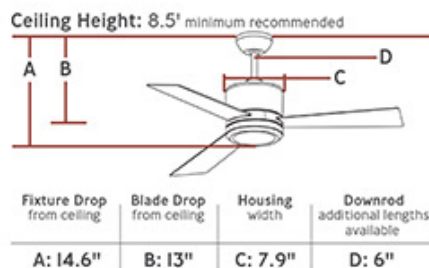

**3VNR42BSD-V1: 42" Vision II - Brushed Steel**

**Specification Images:**

**Collection:** Vision II

Dimmable

**UPC #:**014817583427

**Finish:** Brushed Steel (BS)

**Blade Finish:** Teak ABS

**Dimensions:**

- Diameter:** 42"
- Weight:** 14.08 lbs.
- Reverse Switch:** Remote Controlled
- Rev. Switch Location:** Remote Transmitter
- Motor Size:** 153.0 X 12.0
- Diameter of Housing:** 8.5
- Capacitor Value:** 85?, 4+(4+5)uF, 350V
- Light Kit Included:** Yes
- Remote Included:** Wall / Hand Remote
- Location of Receiver:**
- Remote Group(s):**

**Mounting Options:**

Mounting Type	Included	Item	Downrod Length	Downrod Diameter	Overall Height	Blade to Ceiling	Min. Ceiling Height	Canopy Style	Canopy Diameter
Downrod (Included)	yes		6.0		14.6	11.6	7.97		2.6