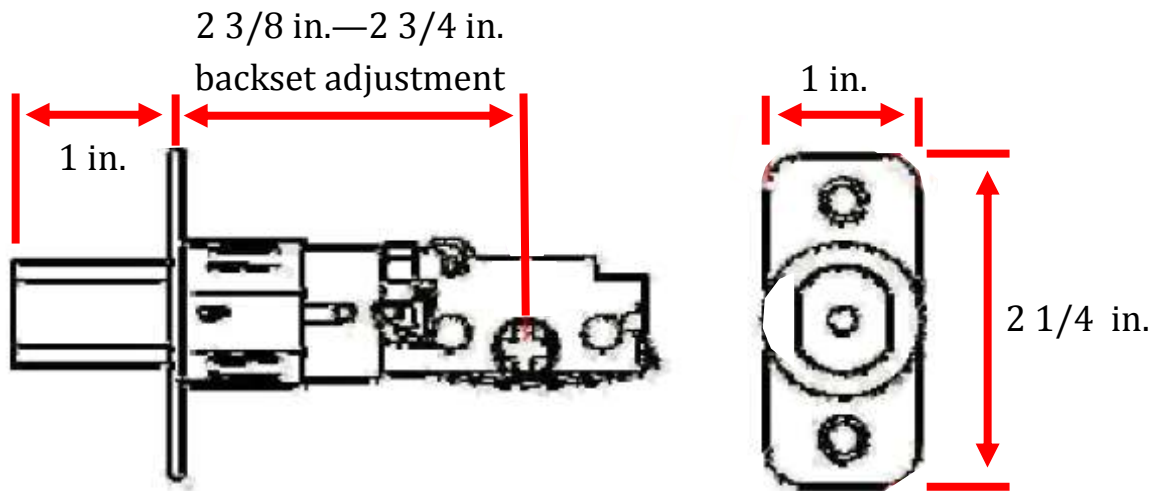

Universal 6-Way Replacement Latch - *Deadbolt Latch* -

Can be adapted for radius-corner, square-corner
or circular drive-in applications