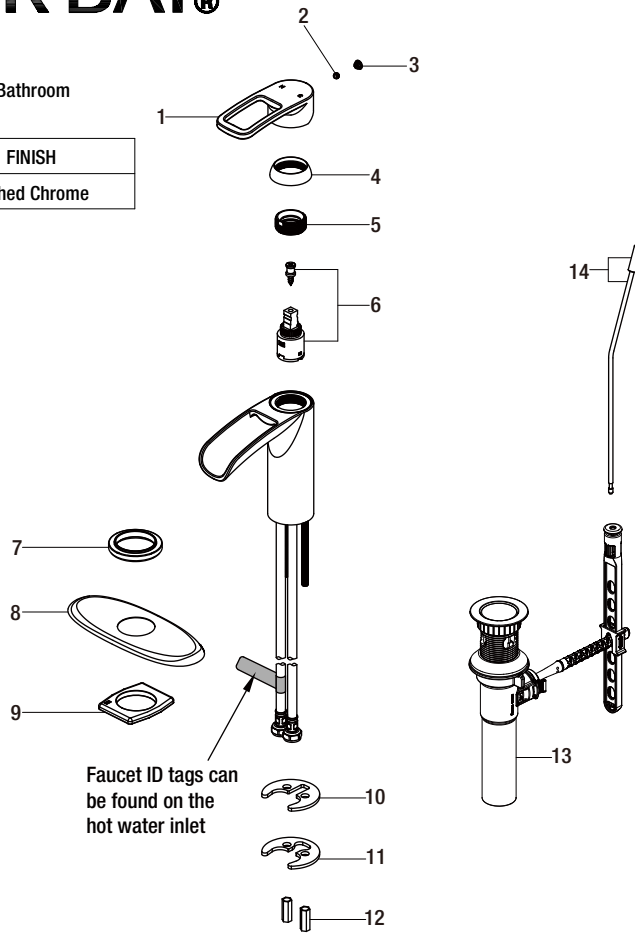

Replacement Parts List

Kiso 4 in. Centerset Single Handle Low-Arc Bathroom Faucet in Chrome

MODEL	STORE SKU #	FINISH
67733W-6001	654181	Polished Chrome

Faucet ID tags can be found on the hot water inlet

Many replacement parts can be purchased online or at your local store. Please use the table below to identify the part SKU number needed, go to HOMEDEPOT.COM, and check for online and store availability. If you can't find the part you are looking for, please call 1-855-HD-GLACIER.

Part	Description	Part #	Internet SKU #	Store SKU #
1	Handle	RP1346701		
2	Set screw	RP50002	302559230	
3	Index	RP8039001		
4	Cap	RP8055101		
5	Bonnet nut	RP70224		
6	Cartridge & Screw	RP20078	301158148	
7	Flange	RP8054801		
8	Deck plate	RP8054901		

Part	Description	Part #	Internet SKU #	Store SKU #
09	Gasket	RP80550		
10	Rubber washer	RP64008		
11	Metal washer	RP64009		
12	Lock nut	RP56111		
13	ClickInstall™ Drain Assembly	RP4022801		
14	Lift rod	RP4023001		