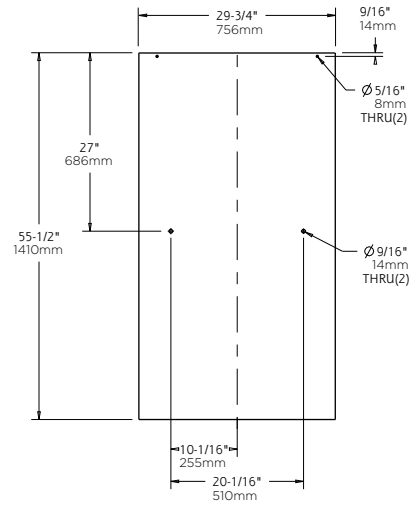

TECHNICAL DATA

Shower Door

SLIDING BATHUB 60" GLASS PANEL

MATERIALS:

1/4" (6mm) Tempered Glass Panel.

INSTALLATION:

Detailed Instructions and Hardware Included for Easy Installation.

UNIQUE FEATURE:

Spot Guard Easy Clean Coating.

Traditional: Fits Doors with an Opening min/max of 50 1/8" – 59 3/8" (127cm-151cm), with a Height of 58 1/8" (148cm)

Contemporary: Fits Doors with an Opening min/max of 50 1/8" – 58 1/2" (127cm-149cm), with a Height of 58 3/4" (149cm)