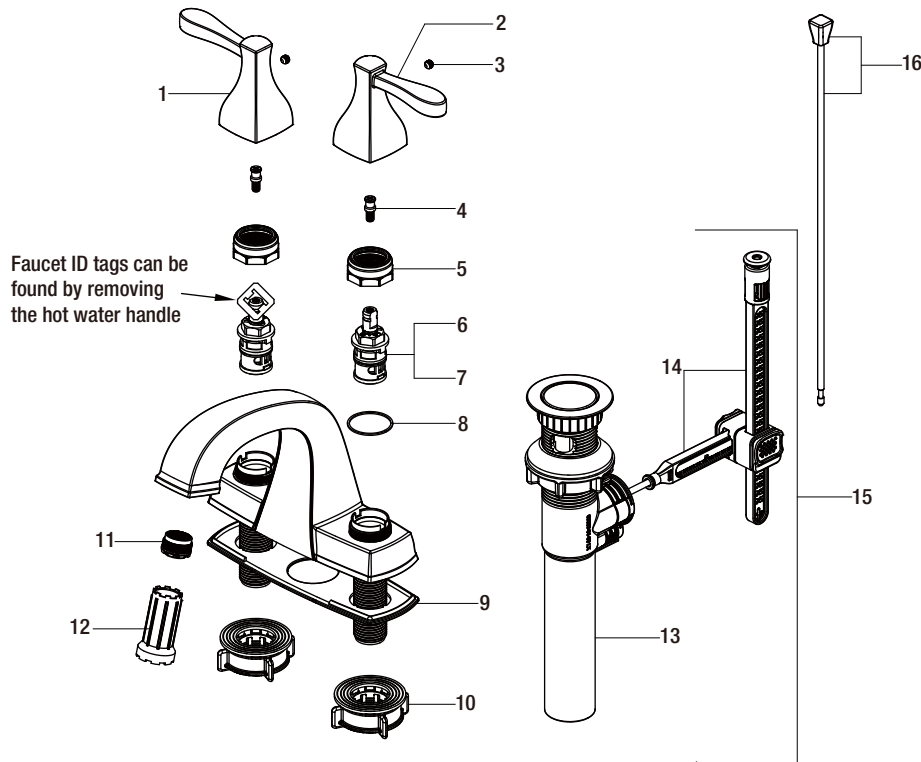

## Replacement Parts List

Milner 4 in. Bathroom Faucet

MODEL	STORE SKU#	FINISH
67623-6001	000-000	Polished Chrome
67623-6004	000-000	Brushed Nickel PVD
67623-6027H2	000-000	Mediterranean Bronze

Part	Description	Part Number
1	Handle H	RP13372*
2	Handle C	RP13373*
3	Set screw	RP50002
4	Connector	RP50003
5	Bonnet nut	RP70435
6	Cartridge H	RP20013
7	Cartridge C	RP20014
8	Washer	RP64124
9	Gasket	RP70481
10	Easy install nut	RP56095

Part	Description	Part Number
11	Aerator	RP30123
12	Plastic wrench	RP30040
13	Easy install drain body	RP40192*
14	Easy install drain assembly less body	RP40193
15	Easy install drain assembly	RP40191*
16	Lift rod	RP40206*