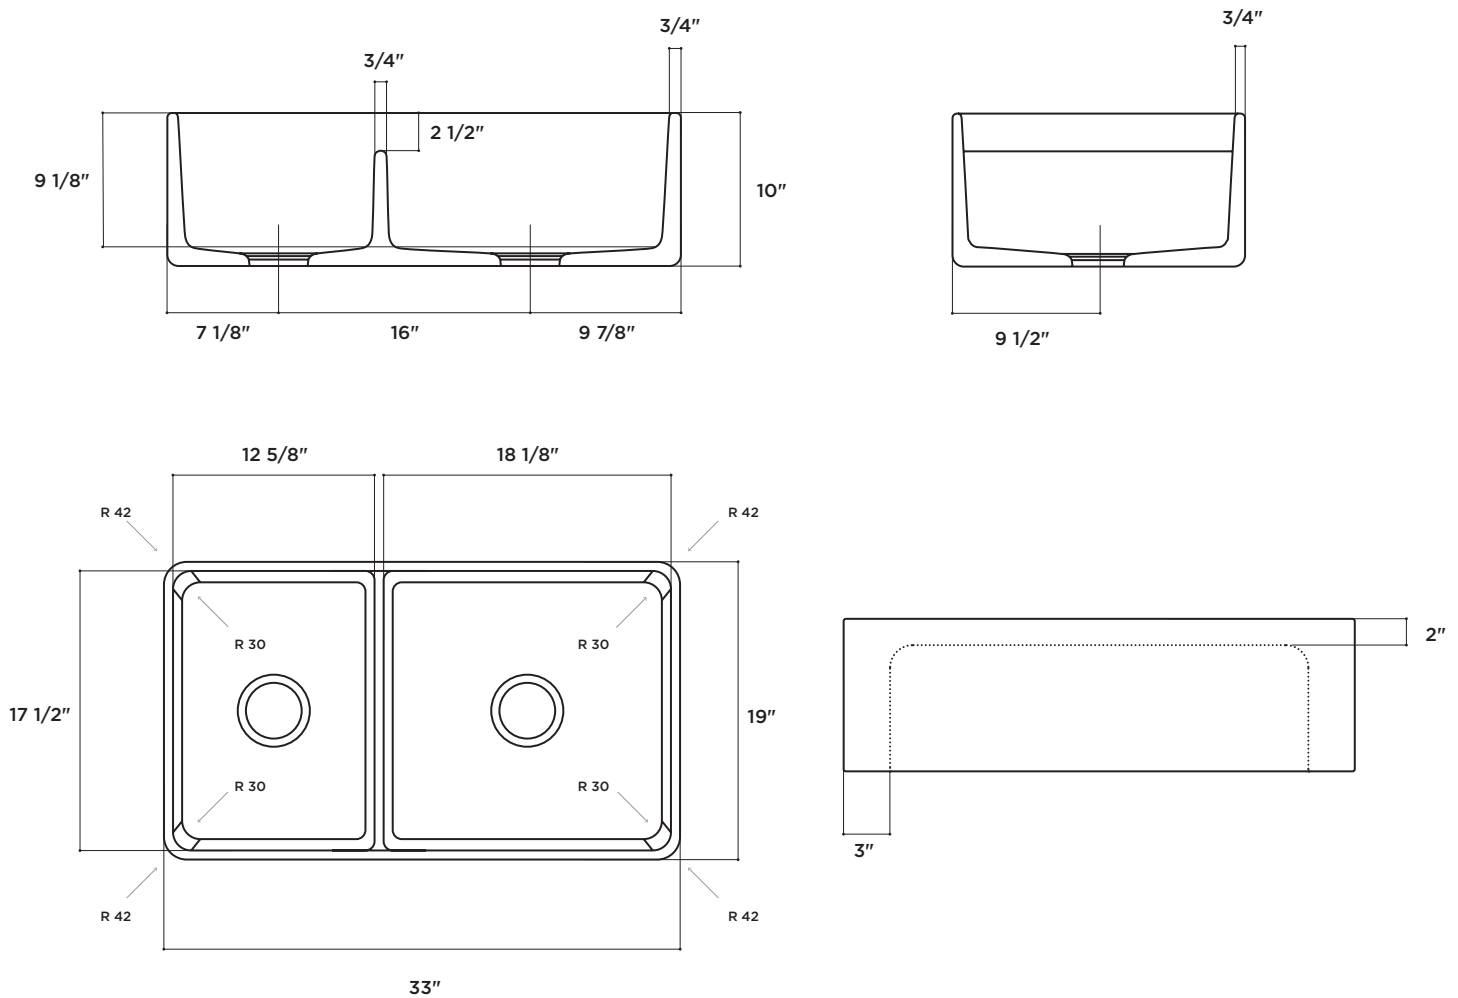

### FEATURES

- double bowl with low divide
- reversible design
- fine fireclay material
- white finish
- standard 3 1/2" drain openings
- compatible with waste disposal units or standard basket strainers
- no extended flange needed
- no overflow
- 3 year warranty. See complete warranty for details

### DIMENSIONS\*

LTD3319W	width	length	height
exterior	<b>33"</b>	<b>19"</b>	<b>10"</b>
interior	<b>12 5/8" &amp; 18 1/8"</b>	<b>17 1/2"</b>	<b>9 1/8"</b>

**\* PLEASE NOTE**

Due to the nature of fireclay products, the given dimensions may vary. We recommend that the cabinet maker wait until the sink is on hand before making any cabinetry or counter tops. While Latoscana endeavors to provide accurate information, all dimensions are nominal, cannot be guaranteed, and are subject to change.

## Reversible Double Bowl Fireclay Farmhouse Sink LTD3319W

**PLEASE NOTE**

Due to the nature of fireclay products, the given dimensions may vary. We recommend that the cabinet maker wait until the sink is on hand before making any cabinetry or counter tops. While Latoscana endeavors to provide accurate information, all dimensions are nominal, cannot be guaranteed, and are subject to change.