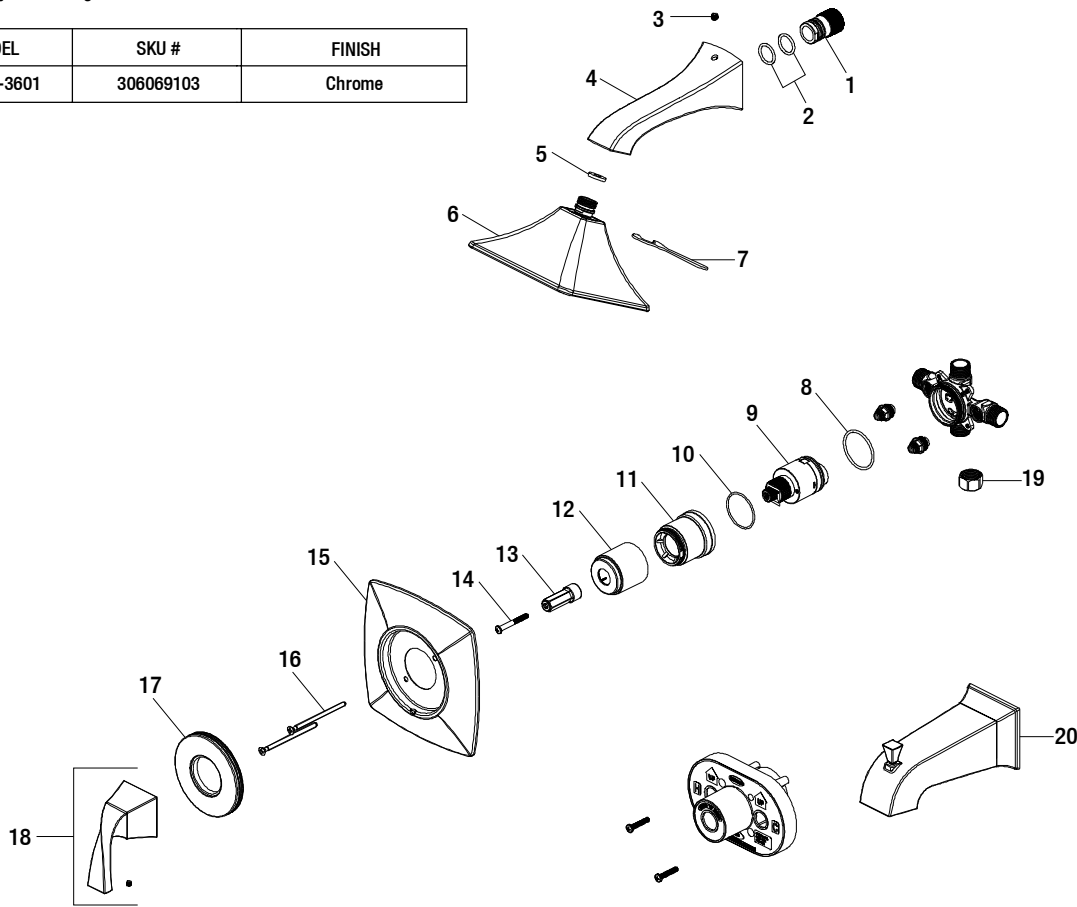

Replacement Parts List

Leary Curve Single-Handle Tub and Shower Faucet in Chrome

MODEL	SKU #	FINISH
HD873X-3601	306069103	Chrome

Many replacement parts can be purchased online or at your local store. Please use the table below to identify the part SKU number needed, go to HOMEDEPOT.COM, and check for online and store availability. If you can't find the part you are looking for, please call 1-855-HD-GLACIER.

Part	Description	Part #	Internet SKU #	Store SKU #
1	Connector	RP70252		
2	O-ring	RP60045		
3	Set screw	RP50054		
4	Shower head	RP3806501		
5	Washer	RP64190		
6	Shower head	RP3841201		
7	Wrench	RP70253		
8	O-ring	RP60101		
9	Cartridge	RP20075	202666286	270530
10	O-ring	RP60091		

Part	Description	Part #	Internet SKU #	Store SKU #
11	Bonnet nut	RP7043701		
12	Sleeve	RP8054001		
13	Inverter	RP70556		
14	Screw	RP50215		
15	Escutcheon	RP8025601		
16	Escutcheon screw	RP50066		
17	Accessorize cap	RP8025501		
18	Handle assembly	RP1365701		
19	Plug	RP70365		
20	Spout	RP3309801		