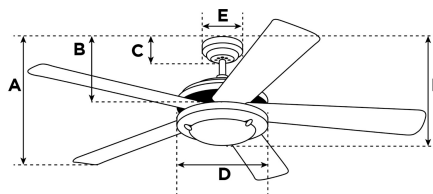

Item Number 7209800

Lafayette LED Ceiling Fan

52" Weathered Iron Finish Light Oak ABS Blades
Includes Light Kit with Yellow Alabaster Glass

Specifications

Size	52"
Blades.....	ABS Blades (Light Oak)
Blade Pitch.....	12°
Approved Location	Indoor/Outdoor
Suggested Room Size.....	Large Room (up to 15x15)
Down Rod.....	3/4" x 6"
Installation.....	Combo
Max. Ceiling Angle.....	11°
Lead Wire	54"
Light Bulb Usage.....	Includes (1) Medium (E26) Base 9 Watt Omni LED Lamp
Control	Remote Control Adaptable
Motor Finish.....	Weathered Iron
Motor Material	Silicon Steel Motor 153mm x 15mm
Reverse Airflow.....	Yes
Capacitor	Triple
Switch Housing Cap.....	Included

A. Top of Canopy to Bottom of Blades	15.5"
B. Top of Canopy to Bottom of Switch House	16.1"
C. Top of Canopy to Bottom of Canopy	2.4"
D. Width of Motor Housing.....	12.3"
E. Width of Canopy.....	5.1"
F. Top of Canopy to Bottom of Glass	24"