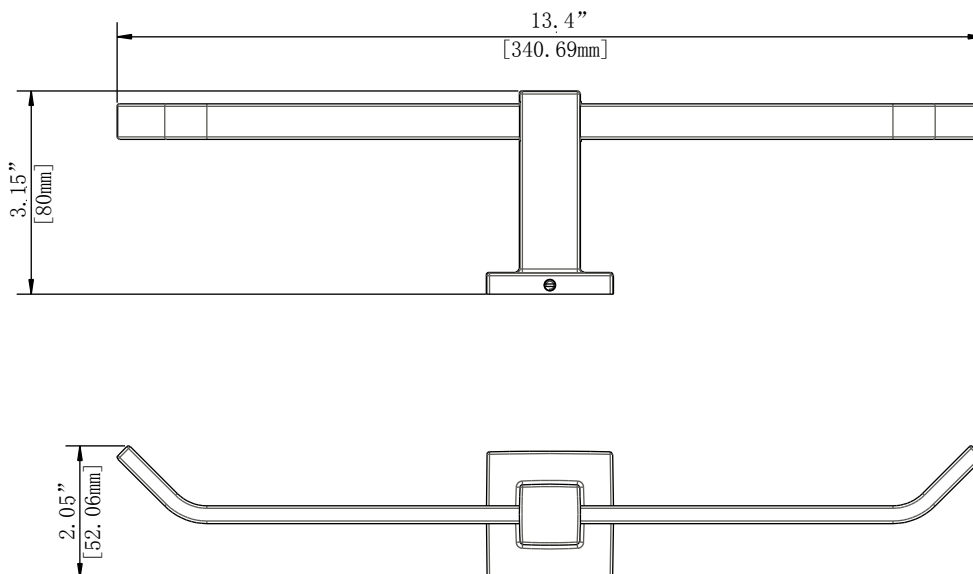

Glacier Bay Farrington Series Multi-purpose Bath Accessory

MODEL	SKU#	FINISH
20173-5410H	310391376	Matte Black

FEATURES

- 13.4"L x 2.05"W x 3.15"H
- Coordinates with Farrington Series Bath Products
- Easy Installation
- Includes Mounting Hardware and Plastic Anchors
- Tools Required for Installation:
 - Drill with 1/4" Drill Bit
 - Philips Screwdriver
 - Small Flat Head Screwdriver

WARRANTY

- Limited Lifetime Warranty

INSTALLATION DIMENSIONS

Glacier Bay reserves the right to make changes in specifications and materials and to change and discontinue models, both without the notice or obligation. Dimensions are for reference only.