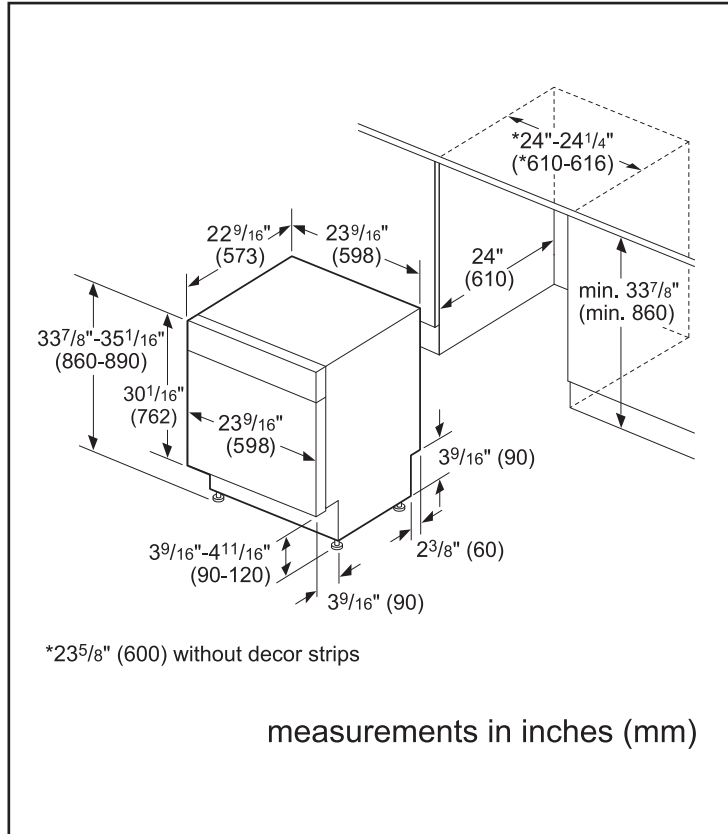

24" Recessed Handle Dishwasher

100 Series – Stainless Steel SHE3AR75UC

BOSCH

Invented for life

Installation Details

Accessories: To purchase Bosch accessories, cleaners & parts please visit www.bosch-home.com/us/store or call 1-800-944-2904 (Mon to Fri 5 am to 6 pm PST, Sat 6 am to 3 pm PST).

Notes: All height, width and depth dimensions are shown in inches. BSH reserves the absolute and unrestricted right to change product materials and specifications, at any time, without notice. Consult the product's installation instructions for final dimensional data and other details prior to making cutout.

Warranties: Please see Use & Care manual or Bosch website for statement of limited warranty.

For more information on our entire line of products, go to www.bosch-home.com/us or call 1-800-944-2904

© BSH Home Appliances Corporation. All rights reserved. Bosch is a registered trademark of Robert Bosch GmbH.