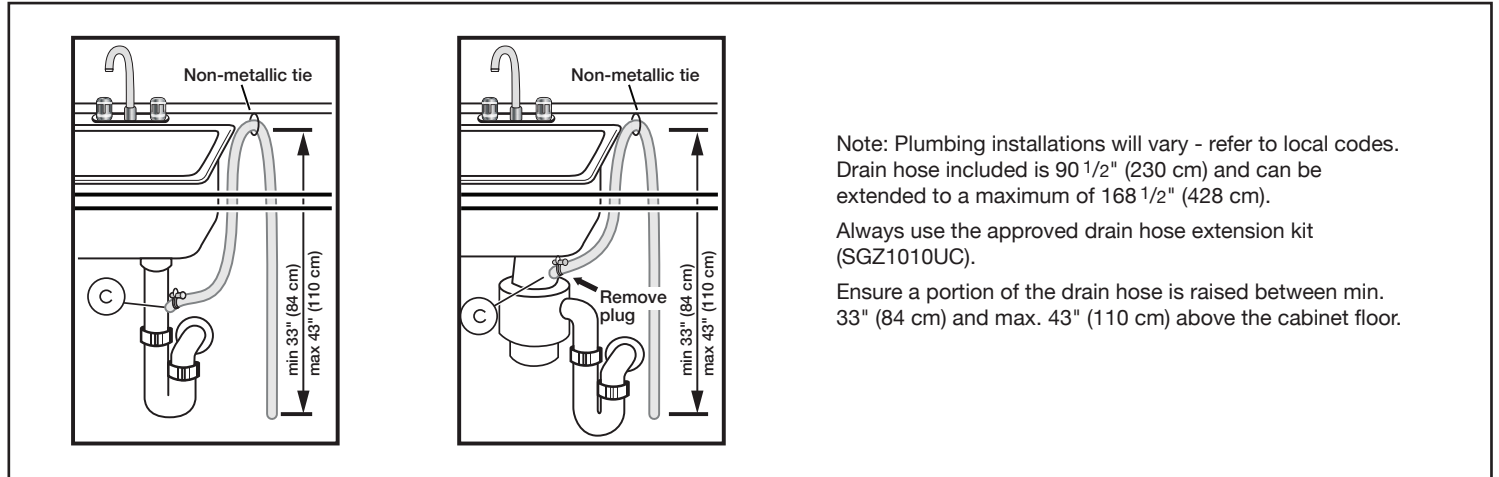

Notes: All height, width and depth dimensions are shown in inches. BSH reserves the absolute and unrestricted right to change product materials and specifications, at any time, without notice. Consult the product's installation instructions for final dimensional data and other details prior to making cutout.

24" Recessed Handle Dishwasher

100 Series – Stainless Steel SHE3AR75UC

BOSCH

Invented for life

Installation Details

Note: Plumbing installations will vary - refer to local codes. Drain hose included is 90 1/2" (230 cm) and can be extended to a maximum of 168 1/2" (428 cm).