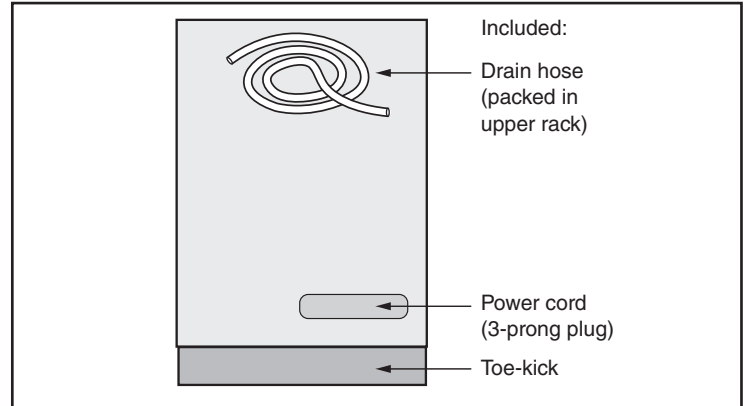

24" Recessed Handle Dishwasher

100 Series – Stainless Steel SHE3AR75UC

BOSCH

Invented for life

Installation Details

Accessories: To purchase Bosch accessories, cleaners & parts please visit www.bosch-home.com/us/store or call 1-800-944-2904 (Mon to Fri 5 am to 6 pm PST, Sat 6 am to 3 pm PST).

Notes: All height, width and depth dimensions are shown in inches. BSH reserves the absolute and unrestricted right to change product materials and specifications, at any time, without notice. Consult the product's installation instructions for final dimensional data and other details prior to making cutout.