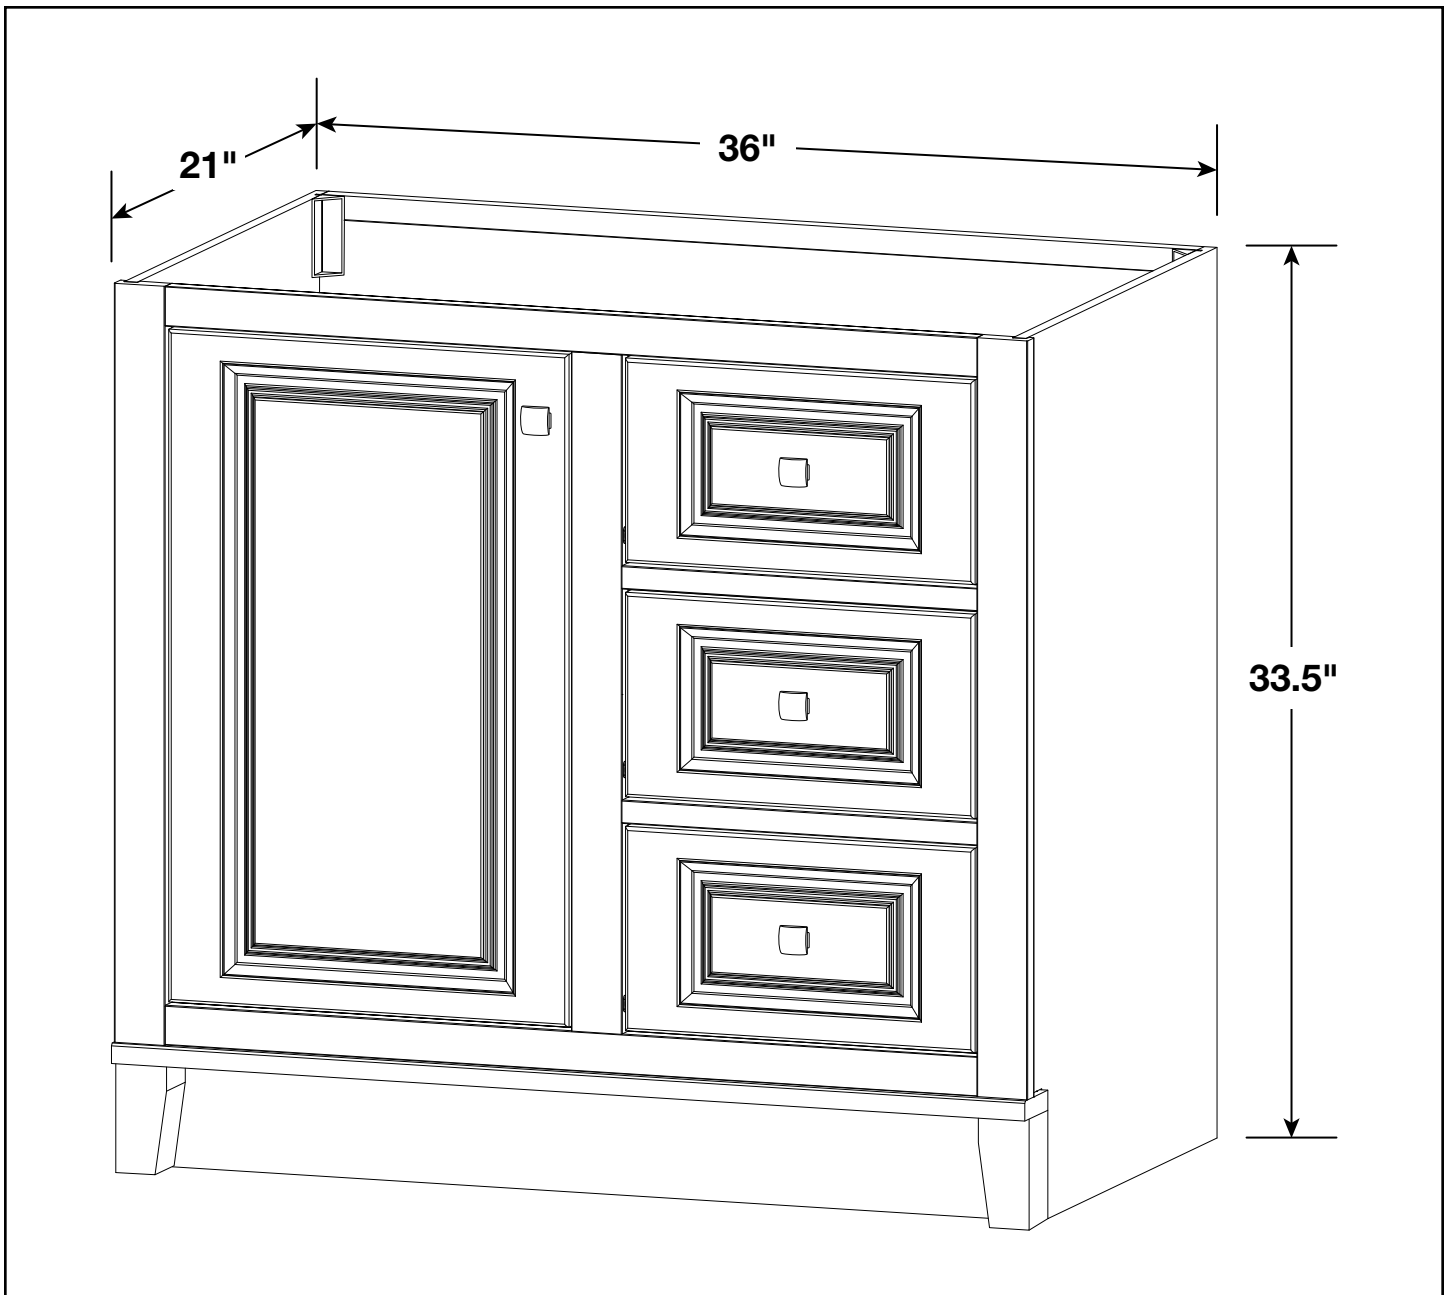

GLACIER BAY®

KINGHURST SERIES - DOVE GRAY

36" Vanity Cabinet

KHDOV36D

The information contained in this drawing is the sole property of RSI Home Products. Any reproduction in part or as a whole without the written permission of RSI Home Products is prohibited.