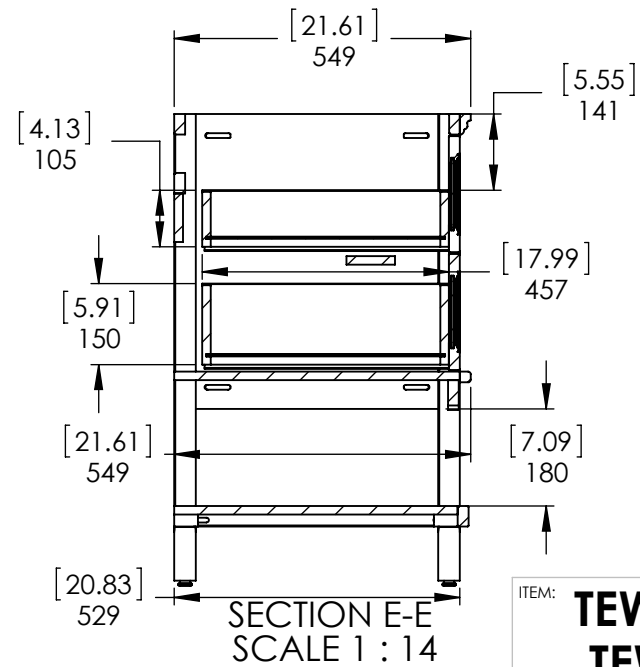

Top View

Isometric View

Front View

SECTION E-E
SCALE 1 : 14

ITEM: **TEWD48-WH**
TEWD48-ST REV **A**

NAME: **Vanity Teasion 48 in White & Sterling**

DWR	JCNV	06/21/18	MATERIAL:
REV	ING	06/21/18	
APP	R&D	06/21/18	
SCALE: 1:20			MODEL: Vanity Teasion 48in