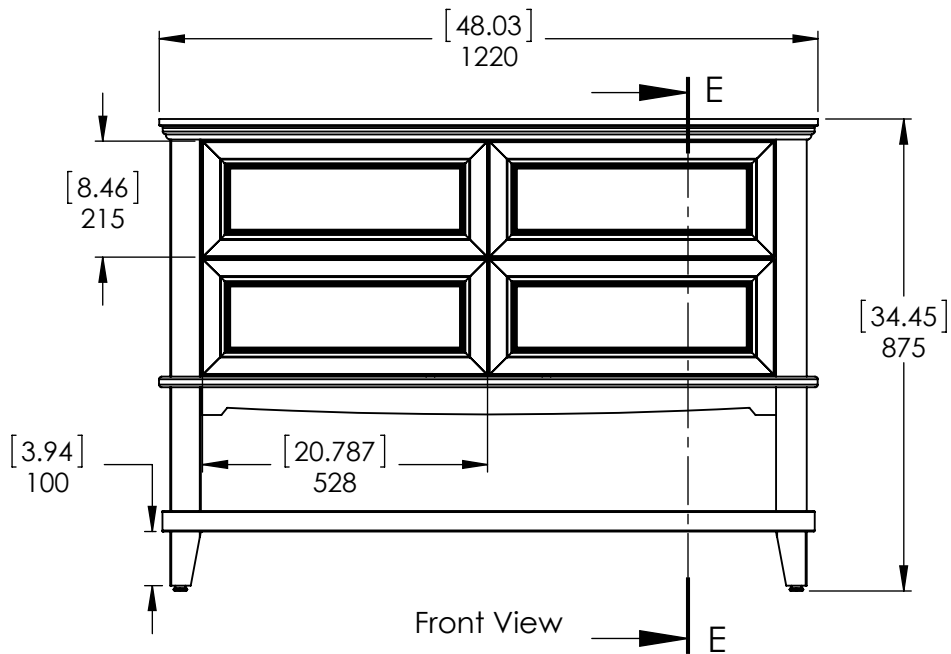

Top View

Isometric View

Front View

SECTION E-E
SCALE 1 : 14

ITEM: **TEWD48-WH**
TEWD48-ST REV **A**

NAME: **Vanity Teasion 48 in White & Sterling**

DWR	JCNV	06/21/18	MATERIAL:
REV	ING	06/21/18	
APP	R&D	06/21/18	
SCALE: 1:20			MODEL: Vanity Teasion 48in