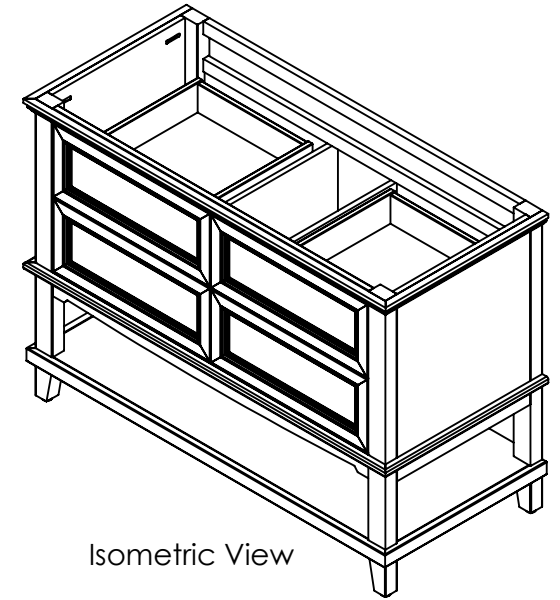

Top View

Isometric View

Front View

SECTION E-E
SCALE 1 : 14

ITEM: **TEWD48-WH**
TEWD48-ST REV **A**

NAME: **Vanity Teasion 48 in White & Sterling**

DWR	JCNV	06/21/18	MATERIAL:
REV	ING	06/21/18	
APP	R&D	06/21/18	
SCALE: 1:20			MODEL: Vanity Teasion 48in