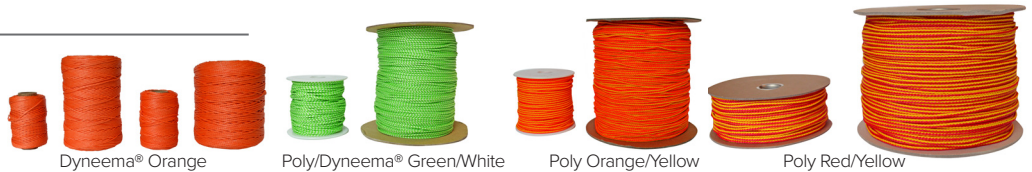

**FG-TS-KIT1**  
Tru Shot Kit with Poles

Tru Shot Head, 4’ FG Base Pole & 4’ FG Extension Pole

**FG-TS-KIT2**  
Tru Shot Kit with Poles, Throw Line and Throw Bags

Tru Shot Head, 4’ FG Base Pole & 4’ FG Extension Pole  
Throw Line (Dyneema® 1.75 mm x 180 ft., Orange)  
Throw Bags (10-oz. and 12-oz.)

**Throw Bags and Line**

| Part Number | Throw Bag                   | Color            |
|-------------|-----------------------------|------------------|
| TB-16       | 16-oz. Bag<br>Order Qty. 12 | Orange/<br>Black |
| TB-14       | 14-oz. Bag<br>Order Qty. 12 | Green/<br>Black  |
| TB-12       | 12-oz. Bag<br>Order Qty. 12 | Yellow/<br>Black |
| TB-10       | 10-oz. Bag<br>Order Qty. 12 | Red/<br>Black    |

| Part Number   | Throw Line                                    | Color         | Break Strength |
|---------------|---|---------------|----------------|
| TL-DY-175180  | Dyneema® 1.75 mm x 180 ft., Order Qty. 12     | Orange        | 450 lbs.       |
| TL-DY-1751000 | Dyneema® 1.75 mm x 1000 ft.                   | Orange        | 450 lbs.       |
| TL-DY-22180   | Dyneema® 2.2 mm x 180 ft., Order Qty. 12      | Orange        | 650 lbs        |
| TL-DY-221000  | Dyneema® 2.2 mm x 1000 ft.                    | Orange        | 650 lbs        |
| TL-PD-25180   | Poly/Dyneema® 2.5 mm x 180 ft., Order Qty. 12 | Green/White   | 450 lbs.       |
| TL-PD-251000  | Poly/Dyneema® 2.5 mm x 1000 ft.               | Green/White   | 450 lbs.       |
| TL-PE-18200   | Polyethylene 1/8 in x 200 ft., Order Qty. 12  | Orange/Yellow | 250 lbs.       |
| TL-PE-181000  | Polyethylene 1/8 in x 1000 ft.                | Orange/Yellow | 250 lbs.       |
| TL-PE-532200  | Polyethylene 5/32 in x 200 ft., Order Qty. 10 | Red/Yellow    | 650 lbs.       |
| TL-PE-5321000 | Polyethylene 5/32 in x 1000 ft.               | Red/Yellow    | 650 lbs.       |