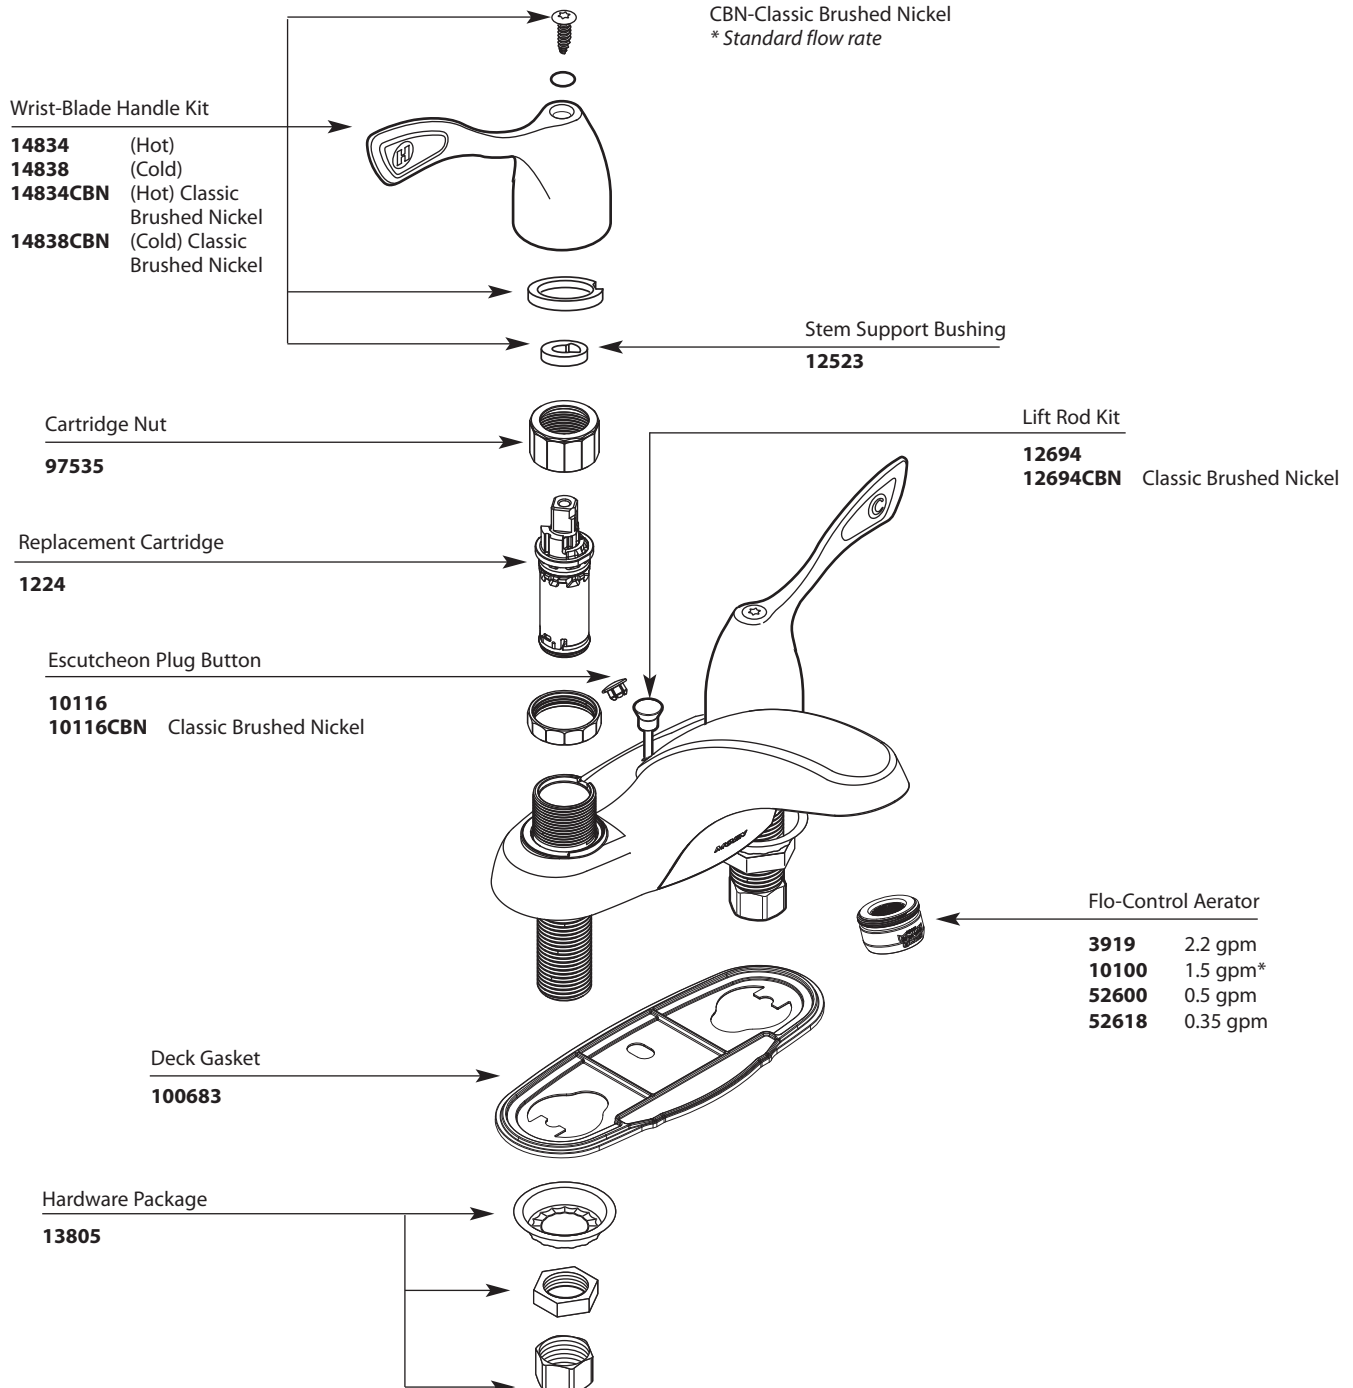

■ Order by Part Number

*There is more than 1 version of this model.
Page down to identify the version you have.*

Two-Handle Lavatory Faucet				
MODEL	FLOW (gpm)	DRAIN	FINISH	WATERSENSE CERTIFIED
8800	1.5	Without	Chrome	x
8800CBN	1.5	Without	CBN	x
8800F05	0.5	Without	Chrome	
8800F03	0.35	Without	Chrome	
8810	1.5	Grid	Chrome	x
8820	1.5	Metal	Chrome	x
8820CBN	1.5	Metal	CBN	x

Illustrated Parts

■ Order by Part Number

Two-Handle Lavatory Faucet		
<u>MODEL</u>	<u>TYPE</u>	<u>FINISH</u>
8800	Lav w/o waste	Chrome
8810	Lav w/grid waste	Chrome
8820	Lav w/metal waste	Chrome