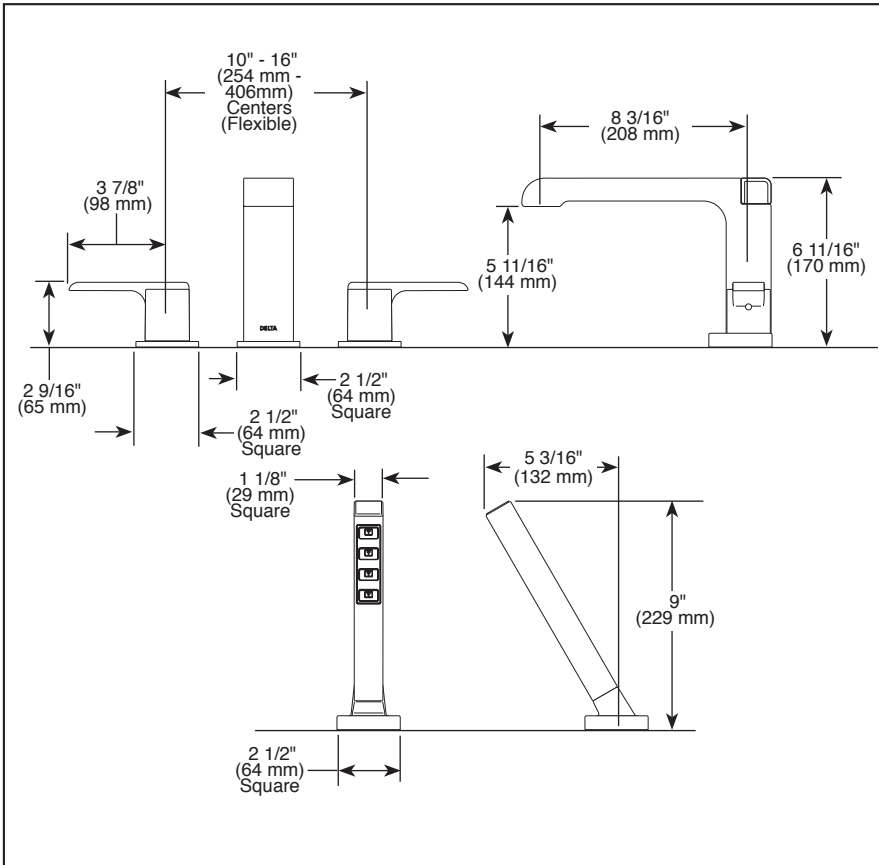

T2767▲

T4767▲

Submitted Model No.: _____

Specific Features: _____

▲ Designate Proper Finish Suffix

- ◆ Your Delta Faucet hand shower incorporates a backflow protection system that has been tested to be in compliance with ASME A112.18.3, CSA B125.1 and ASME A112.18.1. It incorporates two certified check valves in series, which operate independently and are integral, non-serviceable parts of the wand assembly.

ROMAN TUB/WHIRLPOOL FAUCET TRIM

- Ara™ Bath Collection
- Three Hole Installation (T2767 Series)
- Four Hole Installation (T4767 Series)
- Rough-In Kit Must Also be Ordered to Complete Installation (R4707 for four hole and R2707 for three hole)

STANDARD SPECIFICATIONS:

- Trim Only for two handle Roman Tub faucet for concealed mounting.
- 8 3/16" (208 mm) long, 6 11/16" (170 mm) high slip-on rigid spout.
- Temperature and volume controlled with handles.
- Red/blue button covers on handle for hot/cold identification.
- Rough-In kit must also be ordered to complete installation (R4707 for four hole and R2707 for three hole). There are separate specification sheets on each rough-in kit if more details are required.
- Handshower includes double check valves for backflow prevention (T4767).
- H₂Okinetic® Handshower water efficient flowrate of 2.0 GPM @ 80 PSI.