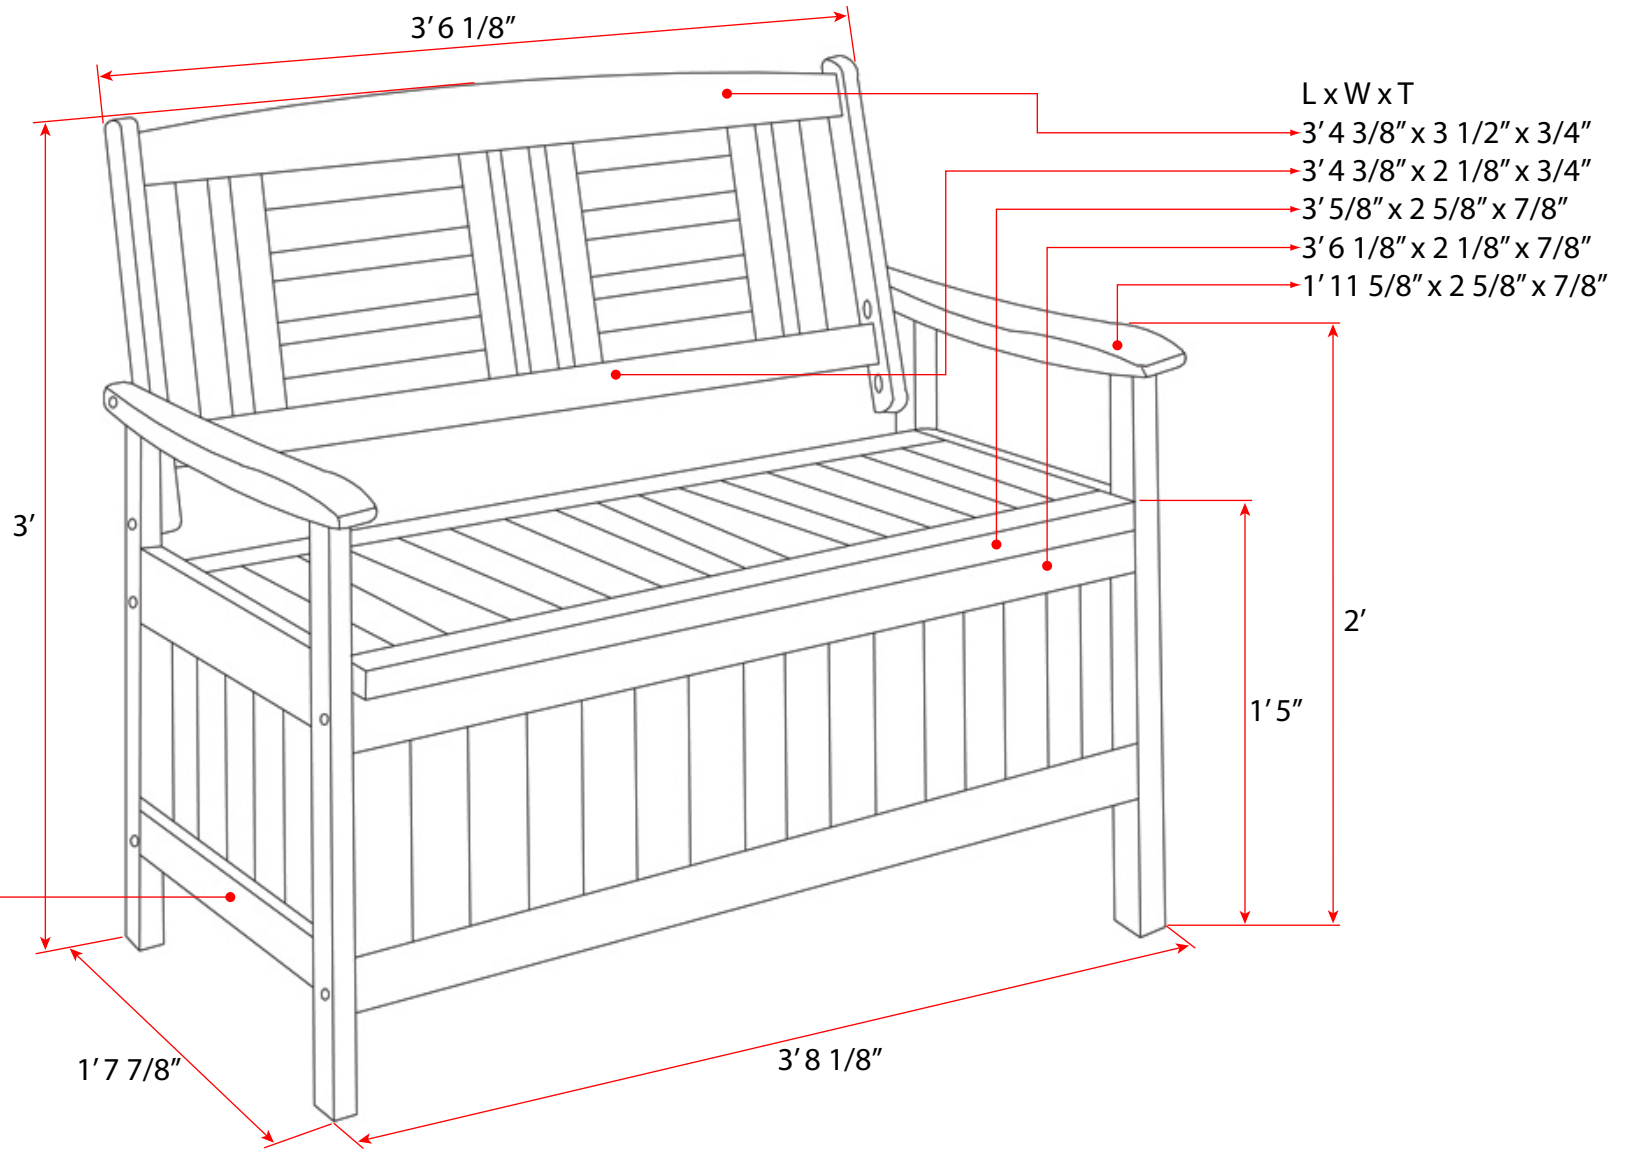

88891 - KALBARRI Storage Bench

3'6 1/8"

L x W x T

3'4 3/8" x 3 1/2" x 3/4"

3'4 3/8" x 2 1/8" x 3/4"

3'5/8" x 2 5/8" x 7/8"

3'6 1/8" x 2 1/8" x 7/8"

1'11 5/8" x 2 5/8" x 7/8"

L x W x T

1'4 1/2" x 2 1/8" x 7/8"

3'

1'7 7/8"

3'8 1/8"

2'

1'5"