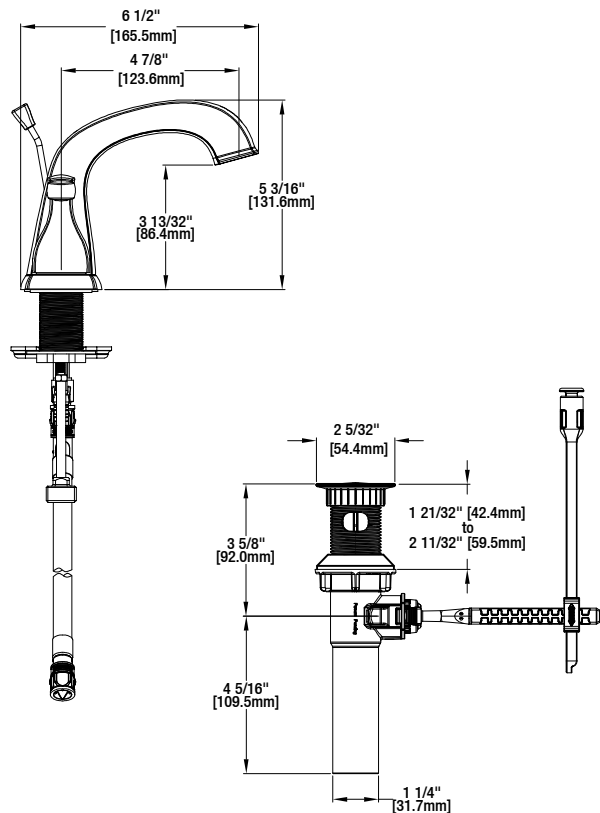

WARRANTY

- Limited Lifetime Warranty

INSTALLATION DIMENSIONS

Glacier Bay reserves the right to make changes in specifications and materials and to change and discontinue models, both without notice or obligation. Dimensions are for reference only.