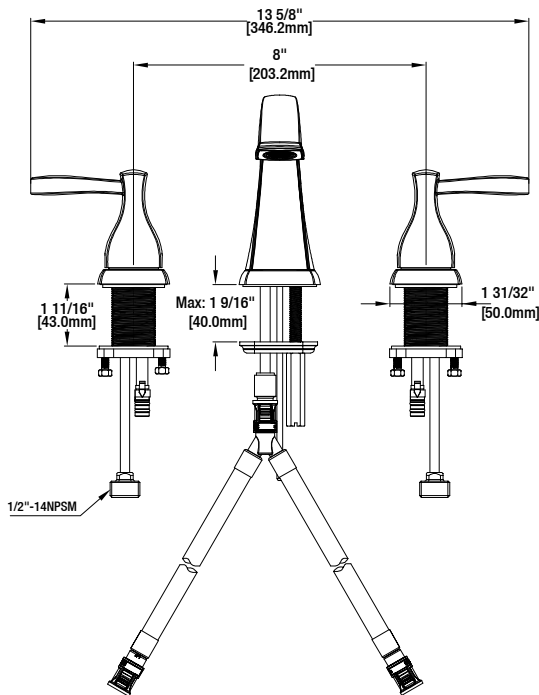

WARRANTY

- Limited Lifetime Warranty

INSTALLATION DIMENSIONS

Glacier Bay reserves the right to make changes in specifications and materials and to change and discontinue models, both without notice or obligation. Dimensions are for reference only.