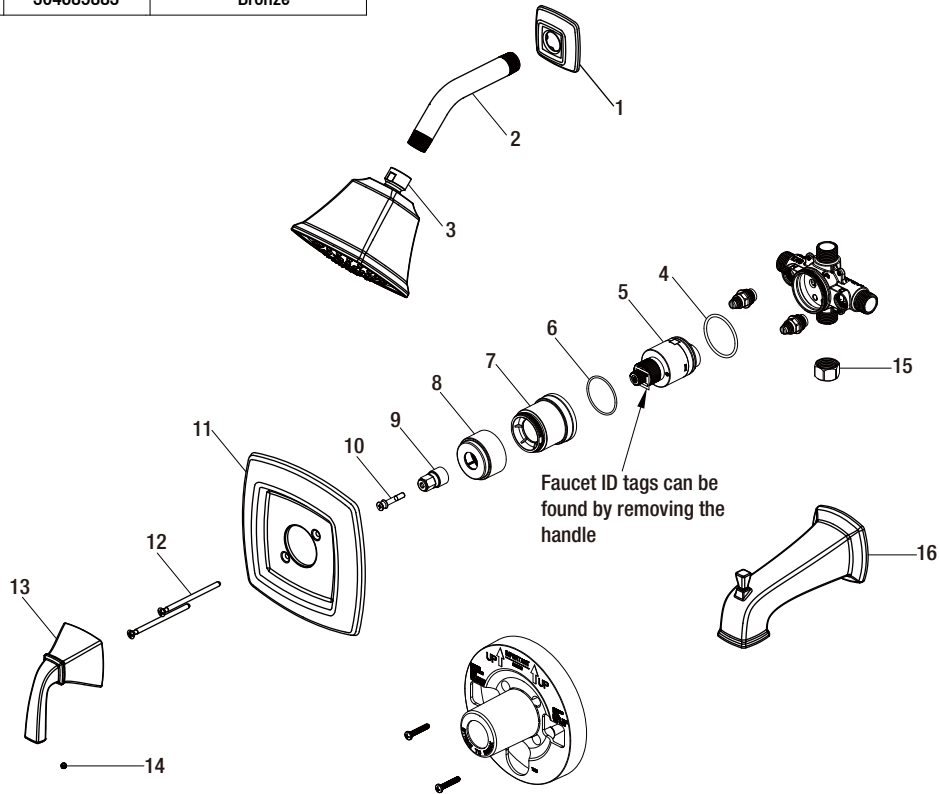

# Replacement Parts List

Single-Handle 1-Spray Pressure Balance Tub and Shower Faucet

MODEL	SKU #	FINISH
HD873X-3527H2	304685883	Bronze

Many replacement parts can be purchased online or at your local store. Please use the table below to identify the part SKU number needed, go to [HOMEDEPOT.COM](http://HOMEDEPOT.COM), and check for online and store availability. If you can't find the part you are looking for, please call 1-855-HD-GLACIER.

Part	Description	Part #	Internet SKU #	Store SKU #
1	Shower flange	RP3828627H2		
2	Shower arm	RP3801927H2		
3	Shower head	RP3839227H2		
4	O-ring	RP60101		
5	Cartridge	RP20075	<a href="#">202666286</a>	270530
6	O-ring	RP60091		
7	Bonnet	RP7043727H2		
8	Sleeve	RP8029727H2		

Part	Description	Part #	Internet SKU #	Store SKU #
9	Inverter	RP64043		
10	Screw	RP50020		
11	Escutcheon	RP8053527H2		
12	Escutcheon screw	RP5006627H2		
13	Handle	RP1345327H2		
14	Set screw	RP50002		
15	Plug	RP70365		
16	Spout	RP3307227H2		