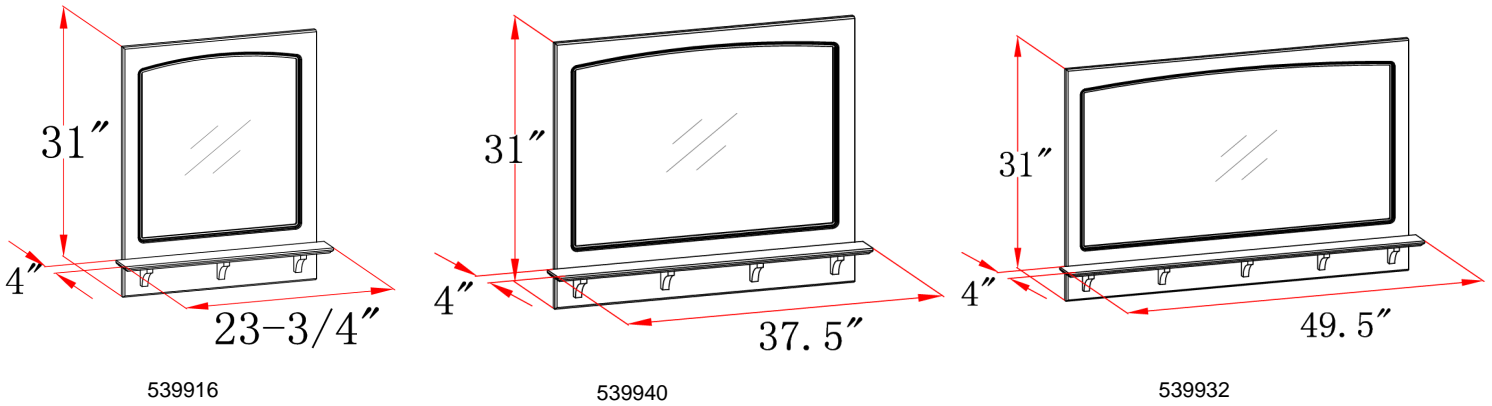

Concord Mirror

Specifications

Fully assembled
White gloss finish
1 shelf

Dimensions

Warranty & Compliances

Warranty Limited 1 year warranty
California 93120 Compliant

Order Codes & Finishes/Colors

23.75"w x 4"d x 31"h	539916
37.5"w x 4"d x 31"h	539940
49.5"w x 4"d x 31"h	539932