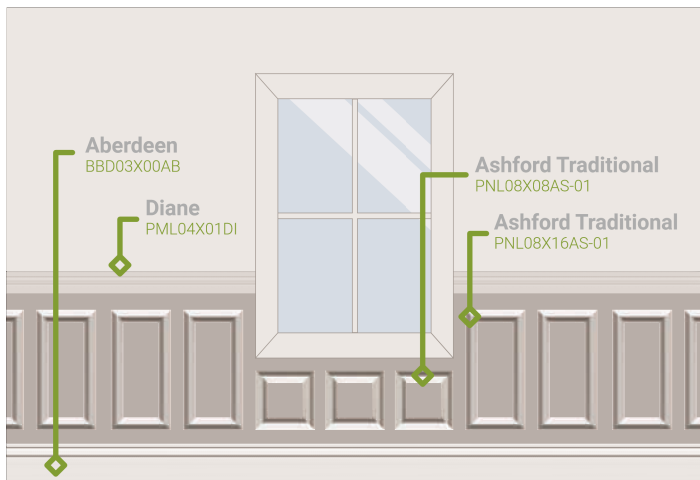

**ASHFORD : PML01X00AS**

H	P	L	\$
1 5/8"	1/2"	94 1/2"	\$11.20

**A PERFECT MATCH**

These square panels match the Ashford panel moulding making it easy to match, and fabricate these panels to fit any project perfectly.

## ASHFORD TRADITIONAL