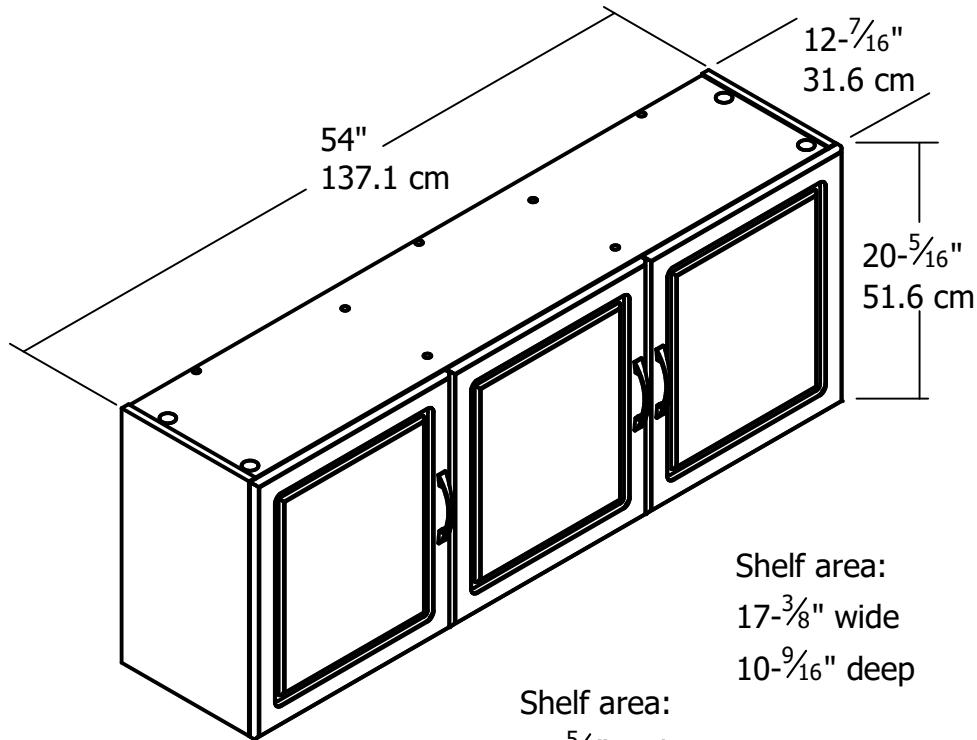

7365414COM - 54 in. Wall Cabinet

Finish: (56) Black Stipple/(414) Obsidian Black

Shelf area:
17-³/₈" wide
10-⁹/₁₆" deep

Shelf area:
16-⁵/₈" wide
10-⁹/₁₆" deep

Shelf area:
17-³/₈" wide
10-⁹/₁₆" deep

Wood Breakdown: 98%
Total storage: 5.91 cubic feet

Overall Product Size:
20.31in.H x 54 in.W x 12.44 in.D
51.6cmH x 137.1cmW x 31.6cmD

Unit Weight: 76.5 lbs. (34.70 kg)