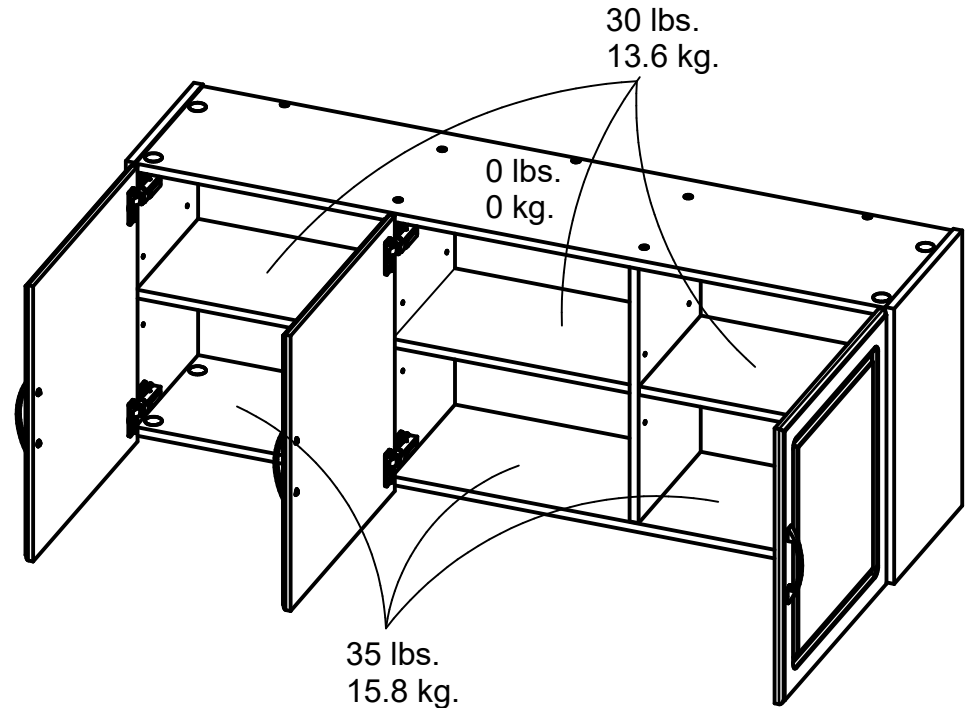

7365414COM - 54 in. Wall Cabinet

Finish: (56) Black Stipple/(414) Obsidian Black

Shelf area:
17-³/₈" wide
10-⁹/₁₆" deep

Shelf area:
16-⁵/₈" wide
10-⁹/₁₆" deep

Shelf area:
17-³/₈" wide
10-⁹/₁₆" deep

Wood Breakdown: 98%
Total storage: 5.91 cubic feet

Overall Product Size:
20.31in.H x 54 in.W x 12.44 in.D
51.6cmH x 137.1cmW x 31.6cmD

Unit Weight: 76.5 lbs. (34.70 kg)