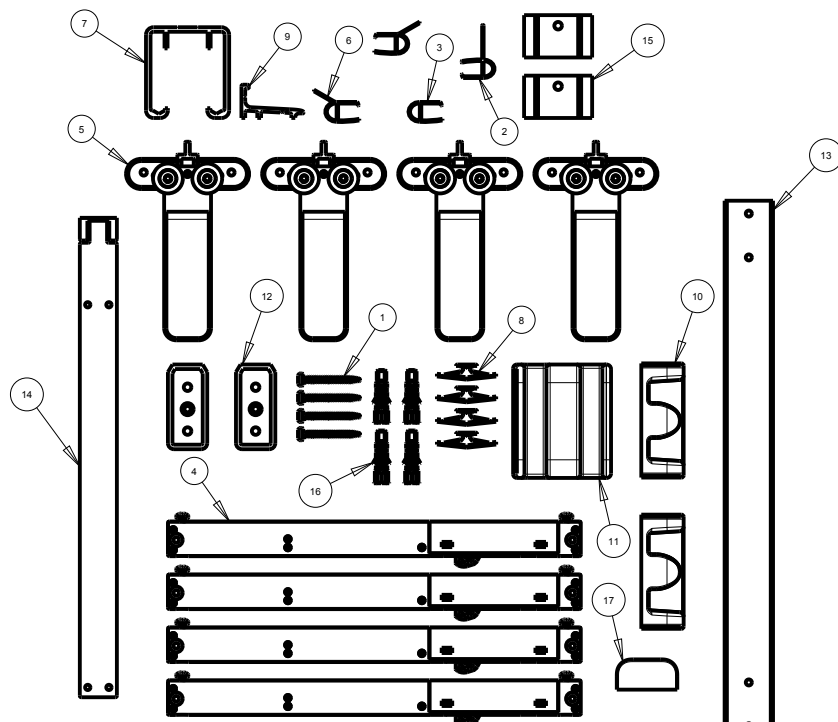

# SHOWER DOOR

# SLIDING MOD STYLE SHOWER TRACK 48-60"

ID	DESCRIPTION	QTY	MATERIAL
1	#8-18 X 1.5" LONG PHILLIPS HEAD	4	SS
2	10mm Blade Seal	1	PVC
3	10mm Bumper Seal	1	PVC
4	10mm Damper	4	ASSEMBLY
5	10mm Door Roller Assembly	4	ASSEMBLY
6	10mm Outer Angle Blade Seal	2	PVC
7	10mm Top Track	1	AL6463
8	Acrylic Wall Anchor	4	NYLON
9	Bottom Track	1	AL6463
10	Bumper	2	PVC
11	Center Divider	1	NYLON
12	Collar Bracket	2	ZINC_DIE_CAST
13	Collar Bracket Template	1	AL6063
14	Damper Drilling Template	1	NYLON
15	Retention Plate	2	NYLON
16	Tile Wall Anchors	4	PVC
17	Trim Cap	1	PVC

**UNIQUE FEATURE:** Constructed of Corrosion Resistant Anodized Aluminum.  
48" - 60" Track Assembly Kit  
Fits 48" Shower Doors with an Opening min/max of 43 3/8" - 47 3/8" (110cm-120cm),  
with a Height of 71 1/2" (182cm).  
Fits 60" Shower Doors with an Opening min/max of 50 1/8" - 58 1/2" (127cm-149cm),  
with a Height of 71 1/2" (182cm).

**NOTE:** Height of 74" (188cm) Required for installation  
Compatible with all 3/8" (10mm) Delta Shower Glass  
Wall Studs located over threshold Required for Installation

**WARRANTY:** 5 Year Limited Warranty.