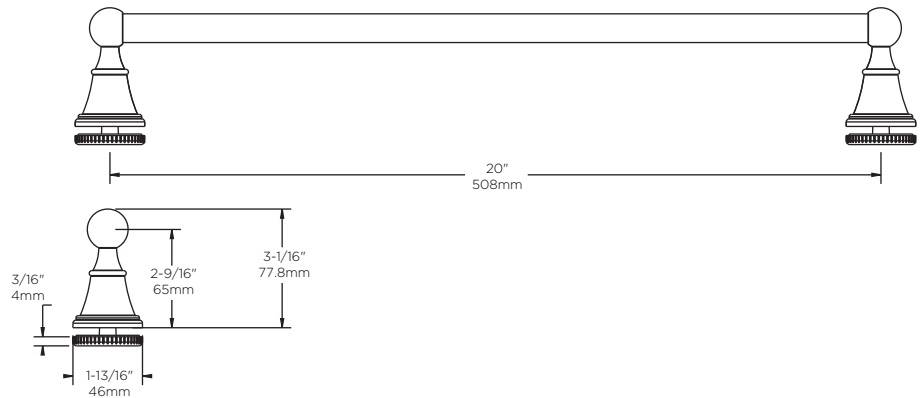

TECHNICAL DATA

Shower Door

CRESTFIELD HANDLE

1. **MATERIALS:** Zinc Posts for all, Aluminum Bar: Brushed Nickel, Oil Rubbed Bronze, and Polished Brass. Stainless Steel Bar: Polished Chrome.
2. **INSTALLATION:** Detailed Instructions and Hardware Included for Easy Installation.
3. **UNIQUE FEATURE:** Coordinates with Delta® Faucets and Bath Hardware. Compatible with All Delta® Sliding Bathtub or Shower Doors.
4. **WARRANTY:** 5 Year Limited Warranty.

see what Delta can do™