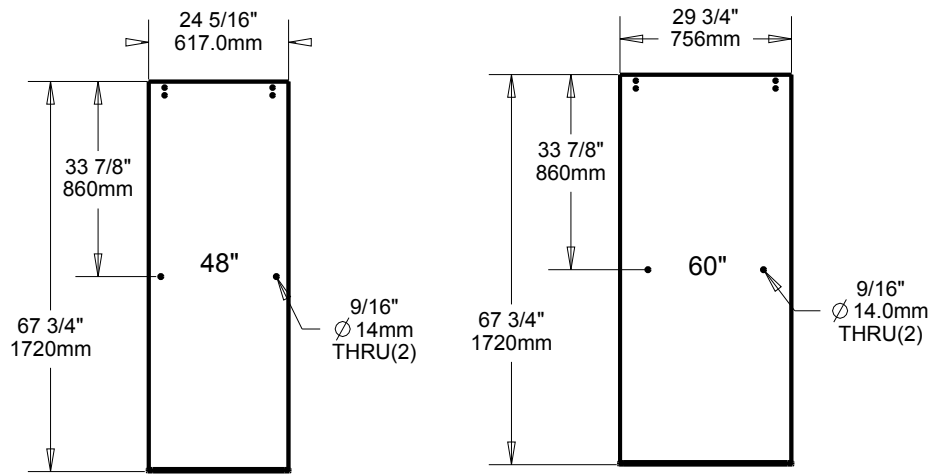

TECHNICAL DATA

Shower Door

3/8"(10mm) SLIDING SHOWER 48 & 60" GLASS PANELS

MATERIALS: 3/8" (10mm) Tempered Glass Panels.

INSTALLATION: Detailed Instructions and Hardware Included in Track Kit (Sold separately) for Easy Installation.

UNIQUE FEATURES: Spot Guard Easy Clean Coating.

Available in Clear, Rain and Niebla.
Includes Pre-Installed Clear Bottom Glazing.

MOD:

48": Fits Doors with an Opening min/max of 43 3/8" - 47 3/8" (110cm - 120cm)

60": Fits Doors with an Opening min/max of 50 1/8" - 58 1/2" (127cm - 149cm)

NOTE: Not compatible with Delta Traditional or Delta Contemporary Track Kits

WARRANTY: 5 Year Limited Warranty.

see what Delta can do