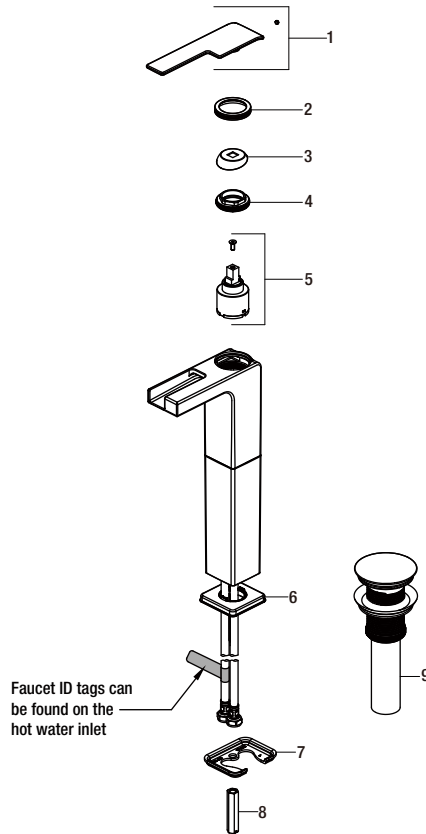

# Replacement Parts List

Vessel Filler Faucet in Chrome and Matte Black

MODEL	SKU #	FINISH
HD67772W-5091	304353806	Chrome and Matte Black

Many replacement parts can be purchased online or at your local store. Please use the table below to identify the part SKU number needed, go to [HOMEDEPOT.COM](http://HOMEDEPOT.COM), and check for online and store availability. If you can't find the part you are looking for, please call 1-855-HD-GLACIER.

Part	Description	Part #	Internet SKU #	Store SKU #
1	Handle assembly	RP1349191		
2	Accessorize cap	RP8056391		
3	Cap	RP8056491		
4	Bonnet nut	RP70569		
5	Cartridge & Screw	RP20082		

Part	Description	Part #	Internet SKU #	Store SKU #
6	Flange	RP8057591		
7	Washer	RP70228		
8	Lock nut	RP56091		
9	Press pop-up assembly	RP4003691		