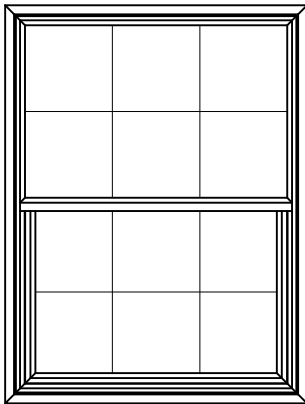

TABLE OF CONTENTS

Options

Mullion.....	2
Divided Lite Options.....	3
Trim Options.....	4
Grille Patterns.....	5
Clear Opening Layout.....	6

Section Details

Standard Unit Sections:

PG20 - Horizontal Section.....	7
PG20 w/ 4 9/16" Jamb Extender - Horizontal Section.....	8
PG20 w/ 6 9/16" Jamb Extender - Horizontal Section.....	9
PG50 - Horizontal Section.....	10
PG20 w/ Cam Lock - Vertical Section.....	11
PG50 w/ Cam Lock - Vertical Section.....	12
PG20 w/ Wenlock - Vertical Section.....	13
PG50 w/ Wenlock - Vertical Section.....	14
PG20 Pocket - Horizontal Section.....	15
PG50 Pocket - Horizontal Section.....	16
PG20 w/ Cam Lock Pocket - Vertical Section.....	17
PG50 w/ Cam Lock Pocket - Vertical Section.....	18
PG20 w/ Wenlock Pocket - Vertical Section.....	19
PG50 w/ Wenlock Pocket - Vertical Section.....	20
PG20 Twin - Horizontal Section.....	21
PG50 Twin - Horizontal Section.....	22
PG20 3 Wide - Horizontal Section.....	23
PG50 3 Wide - Horizontal Section.....	24
Bay & Bow Units - Vertical Section.....	25
Bay Units:	
30° - Horizontal Section.....	26
45° - Horizontal Section.....	27
Bows Units:	
3 Wide 10° - Horizontal Section.....	28
4 Wide 10° - Horizontal Section.....	29
5 Wide 10° - Horizontal Section.....	30

MULLION OPTIONS

Tilt SH Mull'd To Tilt SH
1/2" Clip

Tilt SH Mull'd To Tilt SH
15/16" Clip

Slider Mull'd To Tilt SH
1 9/16" Clip

Tilt SH Mull'd To Tilt SH
1 9/16" Clip

Tilt SH Mull'd To Tilt SH
2 7/16" Clip

DIVIDED LITE OPTIONS

7/8" Low Profile
Contour SDL

1" Raised Slim SDL

1" Raised Slim SDL
w/ Shadowbar

5/8" Flat GBG

7/8" Flat GBG

5/8" Contour GBG

TRIM OPTIONS

GRILLE PATTERNS

Standard

Prairie Frame

Prairie Glass

Colonial Top Down

Colonial Top Sash

CLEAR OPENING LAYOUT

Window Type	Clear Opening Formulas	
	Clear Opening Width	Clear Opening Height
Tilt Single Hung PG20	Frame Width - 2.813"	(Frame Height / 2) - 3.345"
Tilt Single Hung PG35/50	Frame Width - 2.813"	(Frame Height / 2) - 3.885"