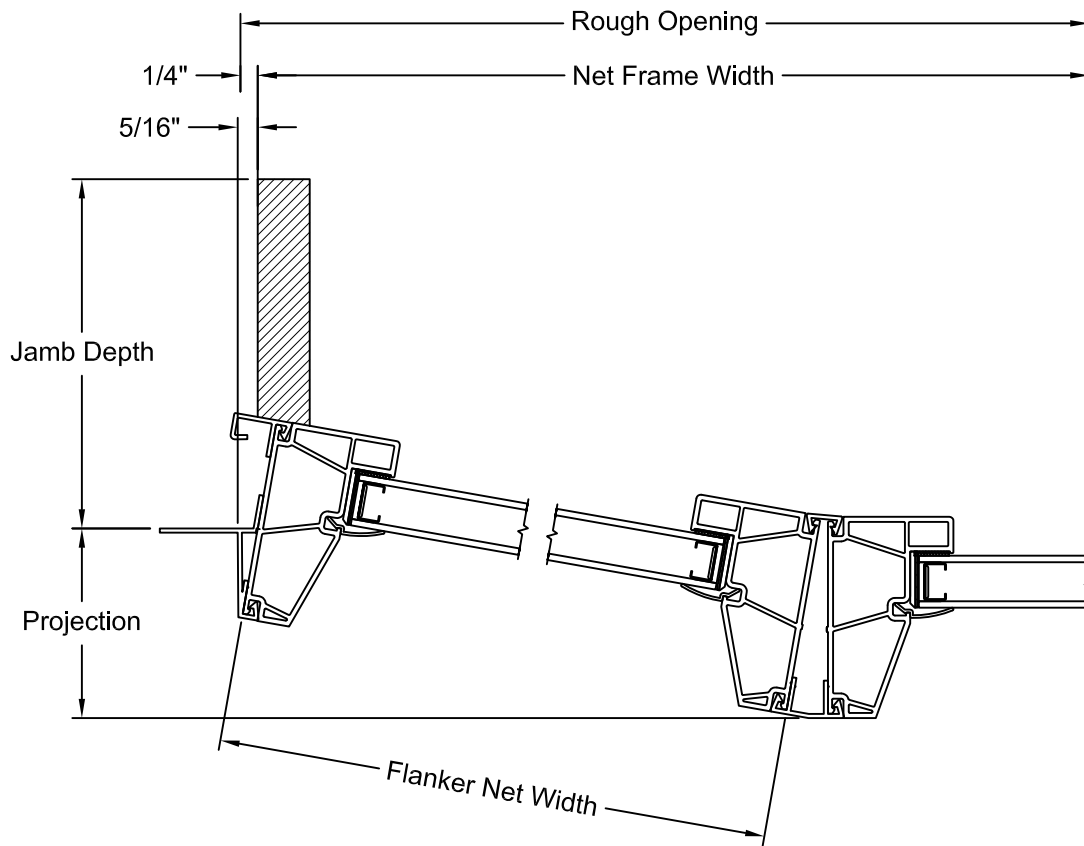

BAYS & BOWS - VERTICAL SECTION

NOTES:

1. Dimensional details available upon ordering
2. Fixed window frame shown, other frames available

30° BAY - HORIZONTAL SECTION

NOTES:

1. Dimensional details available upon ordering
2. Jamb Depths available in 4 9/16" and 6 9/16"
3. Picture frame shown for center window, tilt single hung frame with track filler also available
4. Fixed center window shown, operating center window available

45° BAY - HORIZONTAL SECTION

NOTES:

1. Dimensional details available upon ordering
2. Jamb Depths available in 4 9/16" and 6 9/16"
3. Picture frame shown for center window, tilt single hung frame with track filler also available
4. Fixed center window shown, operating center window available

3 WIDE 10° BOW - HORIZONTAL SECTION

NOTES:

1. Dimensional details available upon ordering
2. Jamb Depths available in 4 9/16" and 6 9/16"
3. Picture frame shown, other frames available

4 WIDE 10° BOW - HORIZONTAL SECTION

NOTES:

1. Dimensional details available upon ordering
2. Jamb Depths available in 4 9/16" and 6 9/16"
3. Picture frame shown, other frames available

5 WIDE 10° BOW - HORIZONTAL SECTION

NOTES:

1. Dimensional details available upon ordering
2. Jamb Depths available in 4 9/16" and 6 9/16"
3. Picture frame shown, other frames available