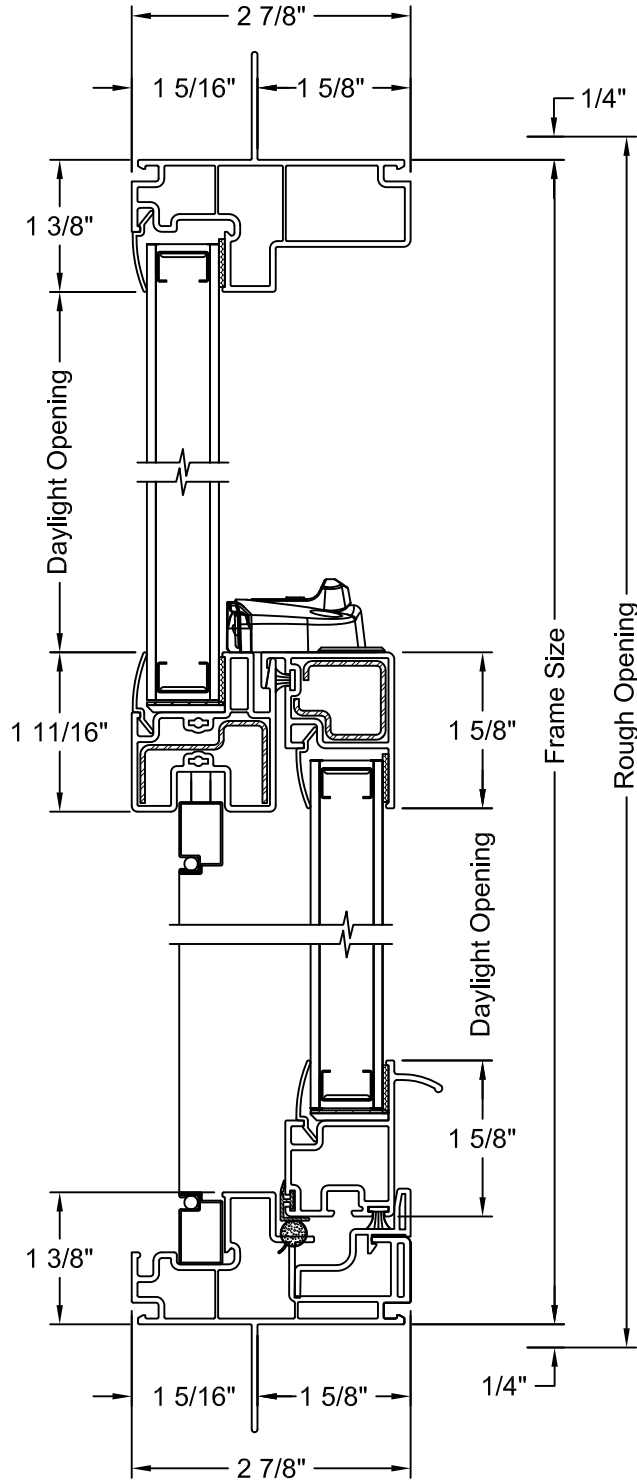

PG20 w/ WENLOCK - VERTICAL SECTION