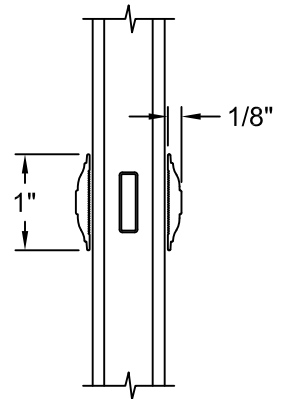

1" Raised Slim SDL
w/ Shadowbar