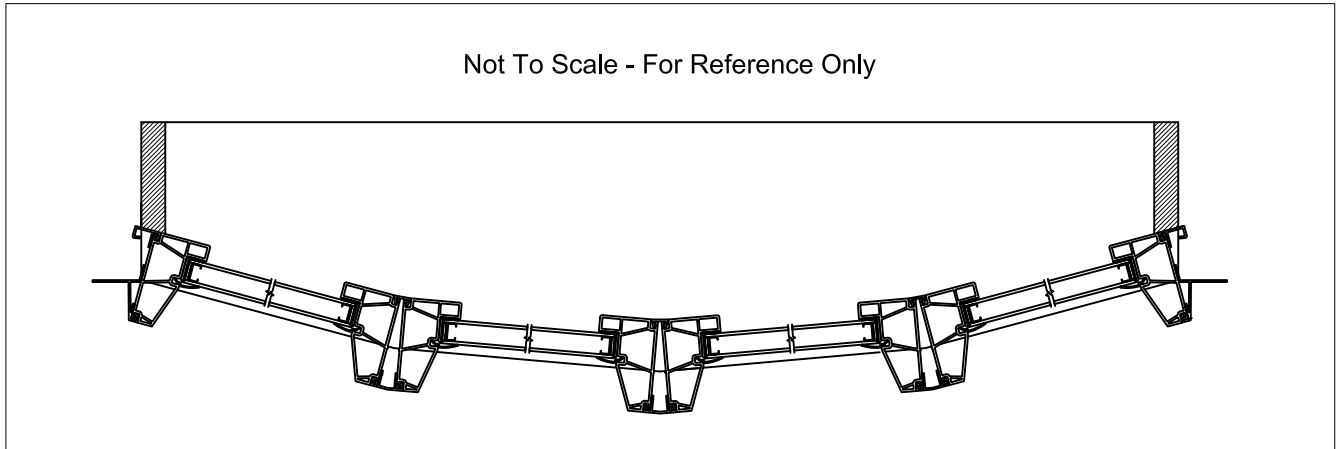

BAYS & BOWS - VERTICAL SECTION

NOTES:

1. Dimensional details available upon ordering
2. Fixed window frame shown, other frames available

30° BAY - HORIZONTAL SECTION

NOTES:

1. Dimensional details available upon ordering
2. Jamb Depths available in 4 9/16" and 6 9/16"
3. Picture frame shown for center window, tilt single hung frame with track filler also available
4. Fixed center window shown, operating center window available

45° BAY - HORIZONTAL SECTION

NOTES:

1. Dimensional details available upon ordering
2. Jamb Depths available in 4 9/16" and 6 9/16"
3. Picture frame shown for center window, tilt single hung frame with track filler also available
4. Fixed center window shown, operating center window available

3 WIDE 10° BOW - HORIZONTAL SECTION

NOTES:

1. Dimensional details available upon ordering
2. Jamb Depths available in 4 9/16" and 6 9/16"
3. Picture frame shown, other frames available

4 WIDE 10° BOW - HORIZONTAL SECTION

NOTES:

1. Dimensional details available upon ordering
2. Jamb Depths available in 4 9/16" and 6 9/16"
3. Picture frame shown, other frames available

5 WIDE 10° BOW - HORIZONTAL SECTION

NOTES:

1. Dimensional details available upon ordering
2. Jamb Depths available in 4 9/16" and 6 9/16"
3. Picture frame shown, other frames available