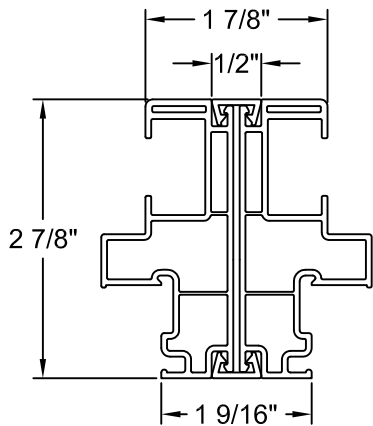

MULLION OPTIONS

Tilt SH Mull'd To Tilt SH
1/2" Clip