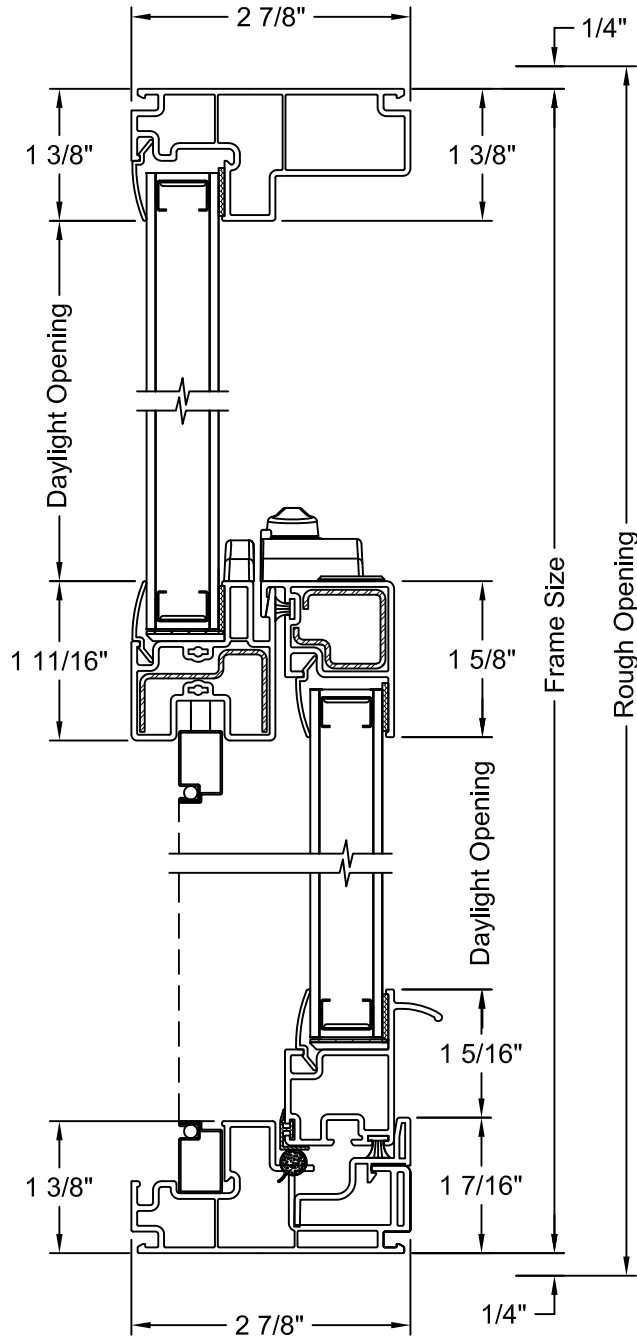

PG20 w/ CAM LOCK POCKET - VERTICAL SECTION