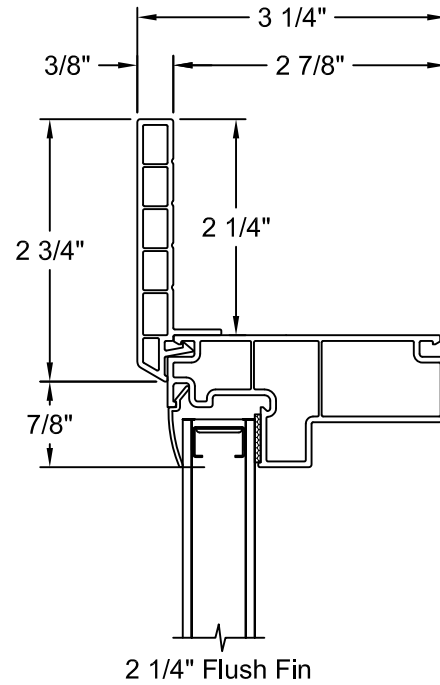

DIVIDED LITE OPTIONS

7/8" Low Profile
Contour SDL

1" Raised Slim SDL

1" Raised Slim SDL
w/ Shadowbar

5/8" Flat GBG

7/8" Flat GBG

5/8" Contour GBG

TRIM OPTIONS

GRILLE PATTERNS

Standard

Prairie Frame

Prairie Glass

Colonial Top Down

Colonial Top Sash

CLEAR OPENING LAYOUT

Window Type	Clear Opening Formulas	
	Clear Opening Width	Clear Opening Height
Tilt Single Hung PG20	Frame Width - 2.813"	(Frame Height / 2) - 3.345"
Tilt Single Hung PG35/50	Frame Width - 2.813"	(Frame Height / 2) - 3.885"

3 WIDE 10° BOW - HORIZONTAL SECTION

NOTES:

1. Dimensional details available upon ordering
2. Jamb Depths available in 4 9/16" and 6 9/16"
3. Picture frame shown, other frames available

4 WIDE 10° BOW - HORIZONTAL SECTION

NOTES:

1. Dimensional details available upon ordering
2. Jamb Depths available in 4 9/16" and 6 9/16"
3. Picture frame shown, other frames available

5 WIDE 10° BOW - HORIZONTAL SECTION

NOTES:

1. Dimensional details available upon ordering
2. Jamb Depths available in 4 9/16" and 6 9/16"
3. Picture frame shown, other frames available