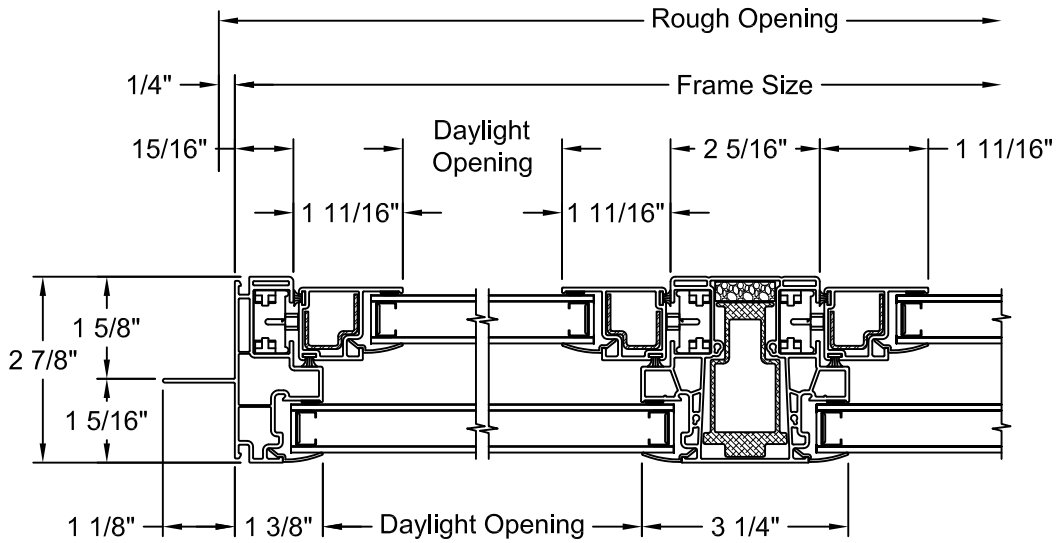

PG20 w/ WENLOCK POCKET - VERTICAL SECTION

PG50 w/ WENLOCK POCKET - VERTICAL SECTION

PG20 TWIN - HORIZONTAL SECTION

PG50 TWIN - HORIZONTAL SECTION

PG20 3 WIDE - HORIZONTAL SECTION

PG50 3 WIDE - HORIZONTAL SECTION

BAYS & BOWS - VERTICAL SECTION

NOTES:

1. Dimensional details available upon ordering
2. Fixed window frame shown, other frames available

30° BAY - HORIZONTAL SECTION

NOTES:

1. Dimensional details available upon ordering
2. Jamb Depths available in 4 9/16" and 6 9/16"
3. Picture frame shown for center window, tilt single hung frame with track filler also available
4. Fixed center window shown, operating center window available

3 WIDE 10° BOW - HORIZONTAL SECTION

NOTES:

1. Dimensional details available upon ordering
2. Jamb Depths available in 4 9/16" and 6 9/16"
3. Picture frame shown, other frames available

4 WIDE 10° BOW - HORIZONTAL SECTION

NOTES:

1. Dimensional details available upon ordering
2. Jamb Depths available in 4 9/16" and 6 9/16"
3. Picture frame shown, other frames available

5 WIDE 10° BOW - HORIZONTAL SECTION

NOTES:

1. Dimensional details available upon ordering
2. Jamb Depths available in 4 9/16" and 6 9/16"
3. Picture frame shown, other frames available