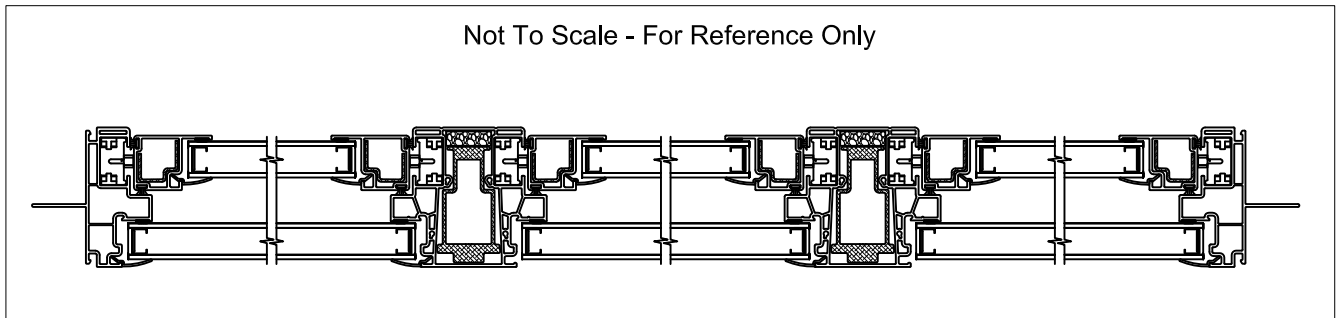

PG20 w/ WENLOCK POCKET - VERTICAL SECTION

PG50 w/ WENLOCK POCKET - VERTICAL SECTION

PG20 TWIN - HORIZONTAL SECTION

PG50 TWIN - HORIZONTAL SECTION

PG20 3 WIDE - HORIZONTAL SECTION

PG50 3 WIDE - HORIZONTAL SECTION

BAYS & BOWS - VERTICAL SECTION

NOTES:

1. Dimensional details available upon ordering
2. Fixed window frame shown, other frames available

30° BAY - HORIZONTAL SECTION

NOTES:

1. Dimensional details available upon ordering
2. Jamb Depths available in 4 9/16" and 6 9/16"
3. Picture frame shown for center window, tilt single hung frame with track filler also available
4. Fixed center window shown, operating center window available

45° BAY - HORIZONTAL SECTION

NOTES:

1. Dimensional details available upon ordering
2. Jamb Depths available in 4 9/16" and 6 9/16"
3. Picture frame shown for center window, tilt single hung frame with track filler also available
4. Fixed center window shown, operating center window available

NOTES:

1. Dimensional details available upon ordering
2. Jamb Depths available in 4 9/16" and 6 9/16"
3. Picture frame shown, other frames available

5 WIDE 10° BOW - HORIZONTAL SECTION

NOTES:

1. Dimensional details available upon ordering
2. Jamb Depths available in 4 9/16" and 6 9/16"
3. Picture frame shown, other frames available