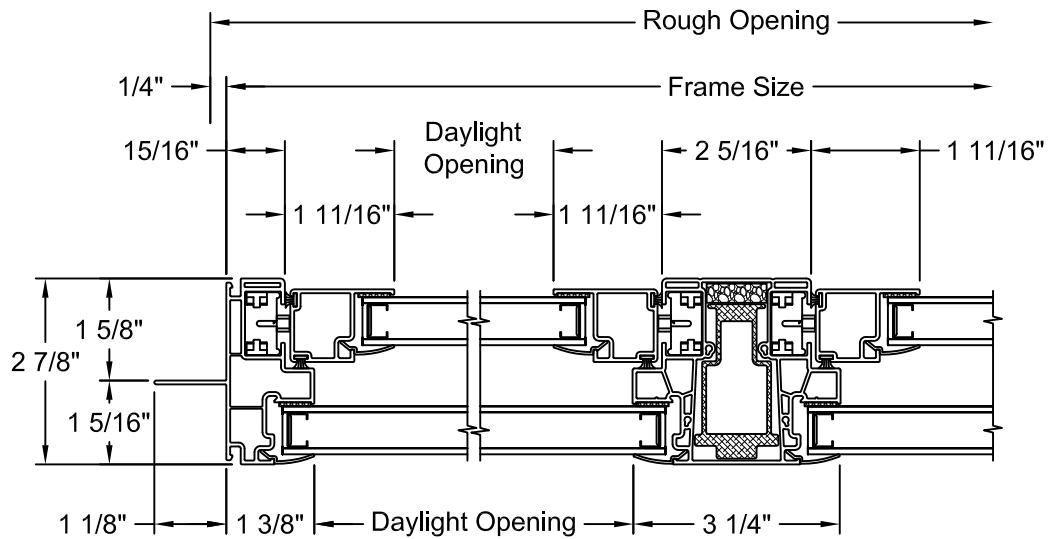

PG20 w/ WENLOCK POCKET - VERTICAL SECTION

PG50 w/ WENLOCK POCKET - VERTICAL SECTION

PG20 TWIN - HORIZONTAL SECTION

PG50 TWIN - HORIZONTAL SECTION

PG20 3 WIDE - HORIZONTAL SECTION

PG50 3 WIDE - HORIZONTAL SECTION

BAYS & BOWS - VERTICAL SECTION

NOTES:

1. Dimensional details available upon ordering
2. Fixed window frame shown, other frames available

30° BAY - HORIZONTAL SECTION

NOTES:

1. Dimensional details available upon ordering
2. Jamb Depths available in 4 9/16" and 6 9/16"
3. Picture frame shown for center window, tilt single hung frame with track filler also available
4. Fixed center window shown, operating center window available

3 WIDE 10° BOW - HORIZONTAL SECTION

NOTES:

1. Dimensional details available upon ordering
2. Jamb Depths available in 4 9/16" and 6 9/16"
3. Picture frame shown, other frames available

4 WIDE 10° BOW - HORIZONTAL SECTION

NOTES:

1. Dimensional details available upon ordering
2. Jamb Depths available in 4 9/16" and 6 9/16"
3. Picture frame shown, other frames available

5 WIDE 10° BOW - HORIZONTAL SECTION

NOTES:

1. Dimensional details available upon ordering
2. Jamb Depths available in 4 9/16" and 6 9/16"
3. Picture frame shown, other frames available