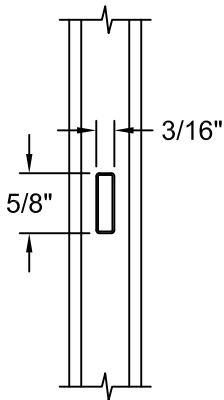

DIVIDED LITE OPTIONS

7/8" Low Profile
Contour SDL

1" Raised Slim SDL

1" Raised Slim SDL
w/ Shadowbar

5/8" Flat GBG

7/8" Flat GBG

5/8" Contour GBG

TRIM OPTIONS

GRILLE PATTERNS

Standard

Prairie Frame

Prairie Glass

Colonial Top Down

Colonial Top Sash

CLEAR OPENING LAYOUT

Window Type	Clear Opening Formulas	
	Clear Opening Width	Clear Opening Height
Tilt Single Hung PG20	Frame Width - 2.813"	(Frame Height / 2) - 3.345"
Tilt Single Hung PG35/50	Frame Width - 2.813"	(Frame Height / 2) - 3.885"

3 WIDE 10° BOW - HORIZONTAL SECTION

NOTES:

1. Dimensional details available upon ordering
2. Jamb Depths available in 4 9/16" and 6 9/16"
3. Picture frame shown, other frames available

4 WIDE 10° BOW - HORIZONTAL SECTION

NOTES:

1. Dimensional details available upon ordering
2. Jamb Depths available in 4 9/16" and 6 9/16"
3. Picture frame shown, other frames available

5 WIDE 10° BOW - HORIZONTAL SECTION

NOTES:

1. Dimensional details available upon ordering
2. Jamb Depths available in 4 9/16" and 6 9/16"
3. Picture frame shown, other frames available