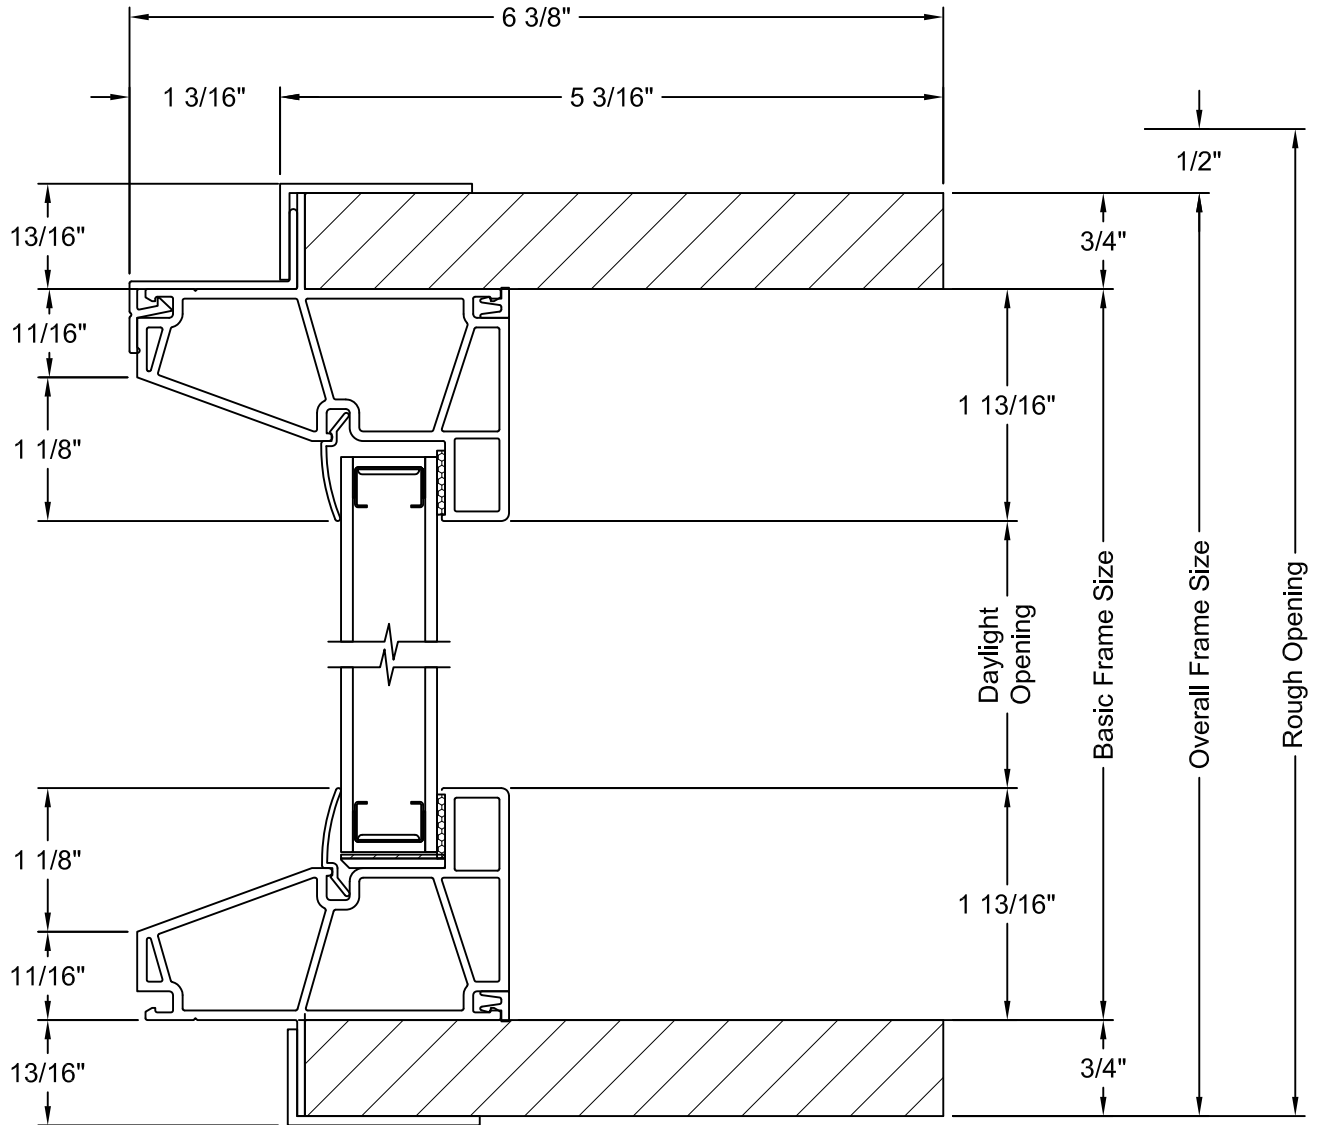

PG20 w/ WENLOCK POCKET - VERTICAL SECTION

PG50 w/ WENLOCK POCKET - VERTICAL SECTION

PG20 TWIN - HORIZONTAL SECTION

PG50 TWIN - HORIZONTAL SECTION

PG20 3 WIDE - HORIZONTAL SECTION

PG50 3 WIDE - HORIZONTAL SECTION

BAYS & BOWS - VERTICAL SECTION

NOTES:

1. Dimensional details available upon ordering
2. Fixed window frame shown, other frames available

30° BAY - HORIZONTAL SECTION

NOTES:

1. Dimensional details available upon ordering
2. Jamb Depths available in 4 9/16" and 6 9/16"
3. Picture frame shown for center window, tilt single hung frame with track filler also available
4. Fixed center window shown, operating center window available

3 WIDE 10° BOW - HORIZONTAL SECTION

NOTES:

1. Dimensional details available upon ordering
2. Jamb Depths available in 4 9/16" and 6 9/16"
3. Picture frame shown, other frames available

4 WIDE 10° BOW - HORIZONTAL SECTION

NOTES:

1. Dimensional details available upon ordering
2. Jamb Depths available in 4 9/16" and 6 9/16"
3. Picture frame shown, other frames available

5 WIDE 10° BOW - HORIZONTAL SECTION

NOTES:

1. Dimensional details available upon ordering
2. Jamb Depths available in 4 9/16" and 6 9/16"
3. Picture frame shown, other frames available