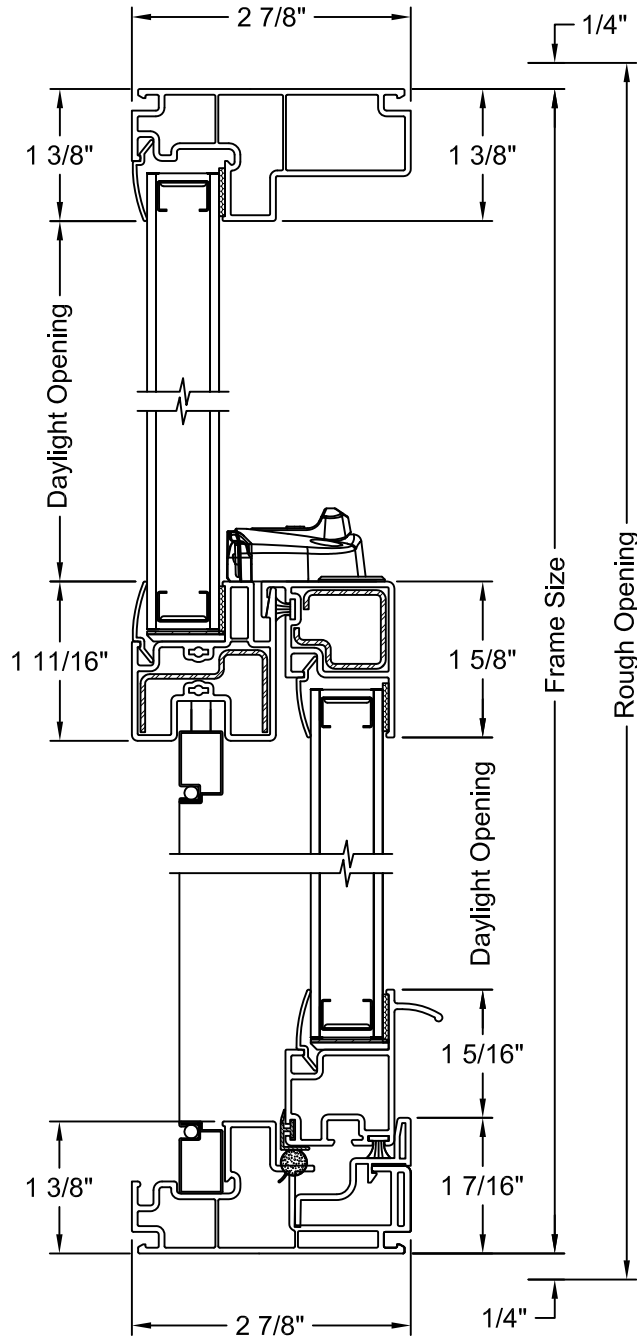

PG20 w/ WENLOCK POCKET - VERTICAL SECTION