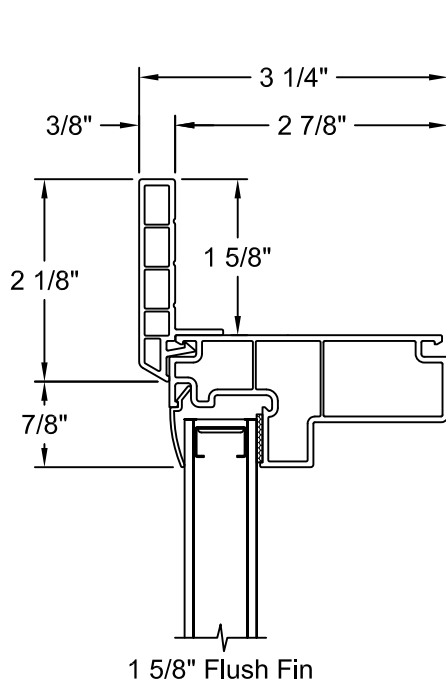

DIVIDED LITE OPTIONS

7/8" Low Profile
Contour SDL

1" Raised Slim SDL

1" Raised Slim SDL
w/ Shadowbar

5/8" Flat GBG

7/8" Flat GBG

5/8" Contour GBG

TRIM OPTIONS

GRILLE PATTERNS

Standard

Prairie Frame

Prairie Glass

Colonial Top Down

Colonial Top Sash

CLEAR OPENING LAYOUT

Window Type	Clear Opening Formulas	
	Clear Opening Width	Clear Opening Height
Tilt Single Hung PG20	Frame Width - 2.813"	(Frame Height / 2) - 3.345"
Tilt Single Hung PG35/50	Frame Width - 2.813"	(Frame Height / 2) - 3.885"

3 WIDE 10° BOW - HORIZONTAL SECTION

NOTES:

1. Dimensional details available upon ordering
2. Jamb Depths available in 4 9/16" and 6 9/16"
3. Picture frame shown, other frames available

4 WIDE 10° BOW - HORIZONTAL SECTION

NOTES:

1. Dimensional details available upon ordering
2. Jamb Depths available in 4 9/16" and 6 9/16"
3. Picture frame shown, other frames available

5 WIDE 10° BOW - HORIZONTAL SECTION

NOTES:

1. Dimensional details available upon ordering
2. Jamb Depths available in 4 9/16" and 6 9/16"
3. Picture frame shown, other frames available