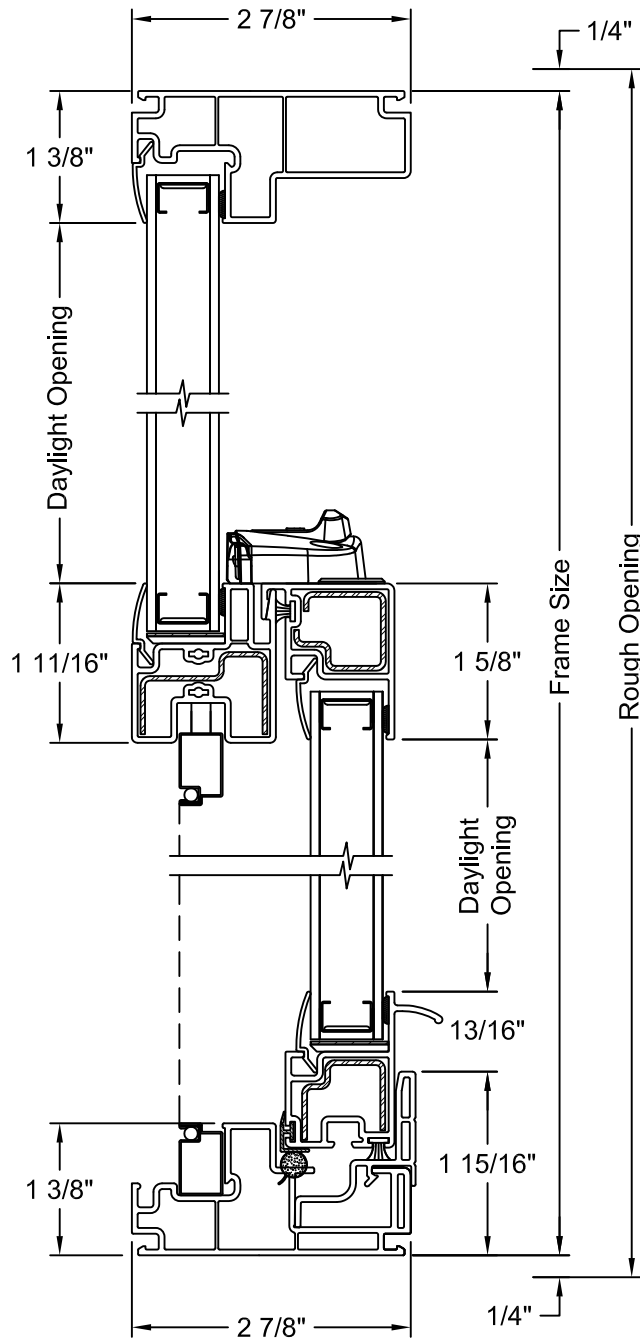

PG50 w/ WENLOCK POCKET - VERTICAL SECTION