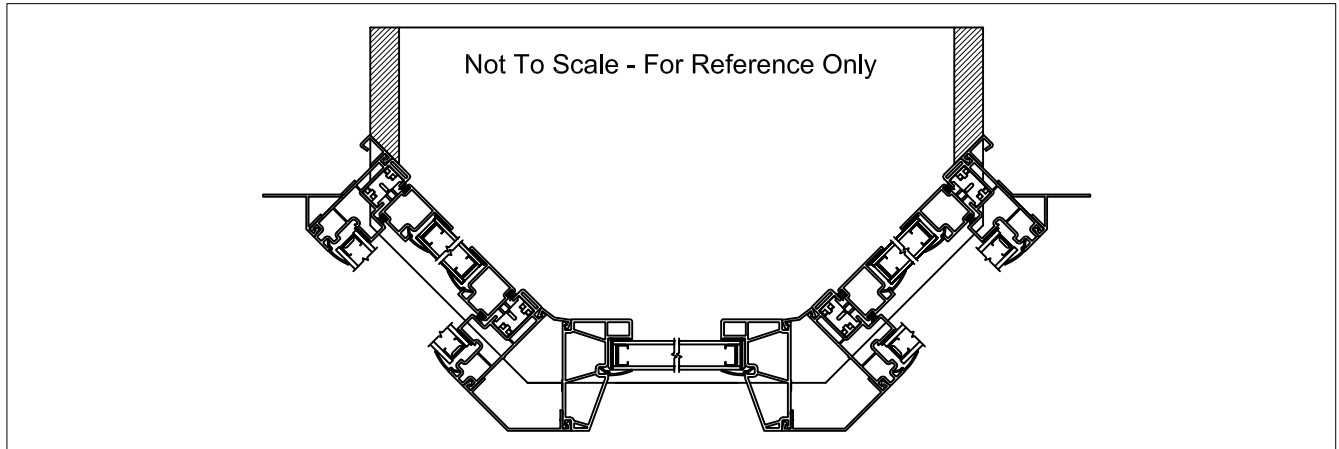

BAYS & BOWS - VERTICAL SECTION

NOTES:

1. Dimensional details available upon ordering
2. Fixed window frame shown, other frames available

30° BAY - HORIZONTAL SECTION

NOTES:

1. Dimensional details available upon ordering
2. Jamb Depths available in 4 9/16" and 6 9/16"
3. Picture frame shown for center window, tilt single hung frame with track filler also available
4. Fixed center window shown, operating center window available

45° BAY - HORIZONTAL SECTION

NOTES:

1. Dimensional details available upon ordering
2. Jamb Depths available in 4 9/16" and 6 9/16"
3. Picture frame shown for center window, tilt single hung frame with track filler also available
4. Fixed center window shown, operating center window available

3 WIDE 10° BOW - HORIZONTAL SECTION

NOTES:

1. Dimensional details available upon ordering
2. Jamb Depths available in 4 9/16" and 6 9/16"
3. Picture frame shown, other frames available

4 WIDE 10° BOW - HORIZONTAL SECTION

NOTES:

1. Dimensional details available upon ordering
2. Jamb Depths available in 4 9/16" and 6 9/16"
3. Picture frame shown, other frames available

5 WIDE 10° BOW - HORIZONTAL SECTION

NOTES:

1. Dimensional details available upon ordering
2. Jamb Depths available in 4 9/16" and 6 9/16"
3. Picture frame shown, other frames available