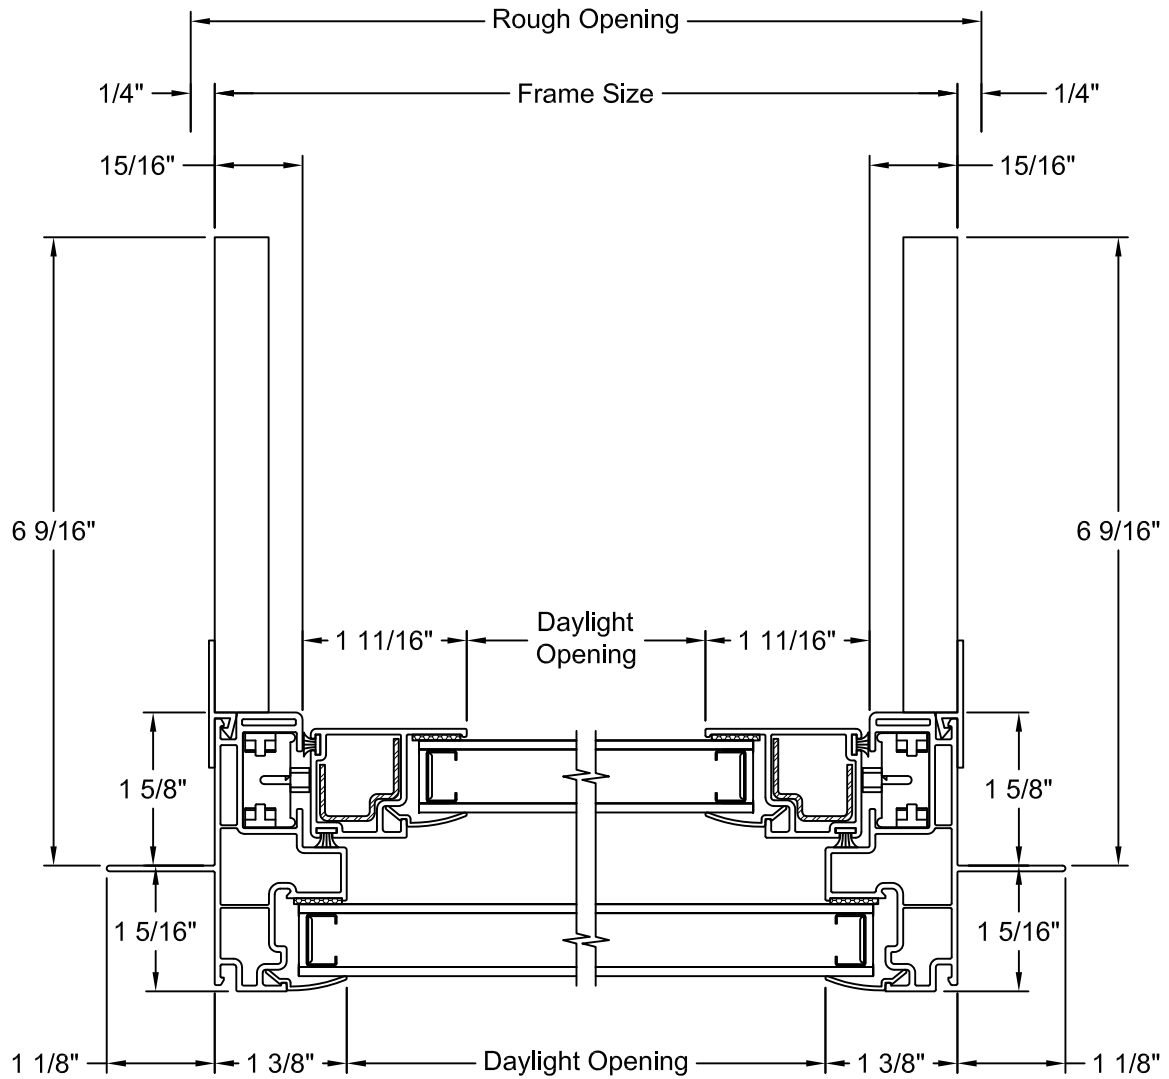

PG20 w/ 6 9/16" JAMB EXTENDER - HORIZONTAL SECTION