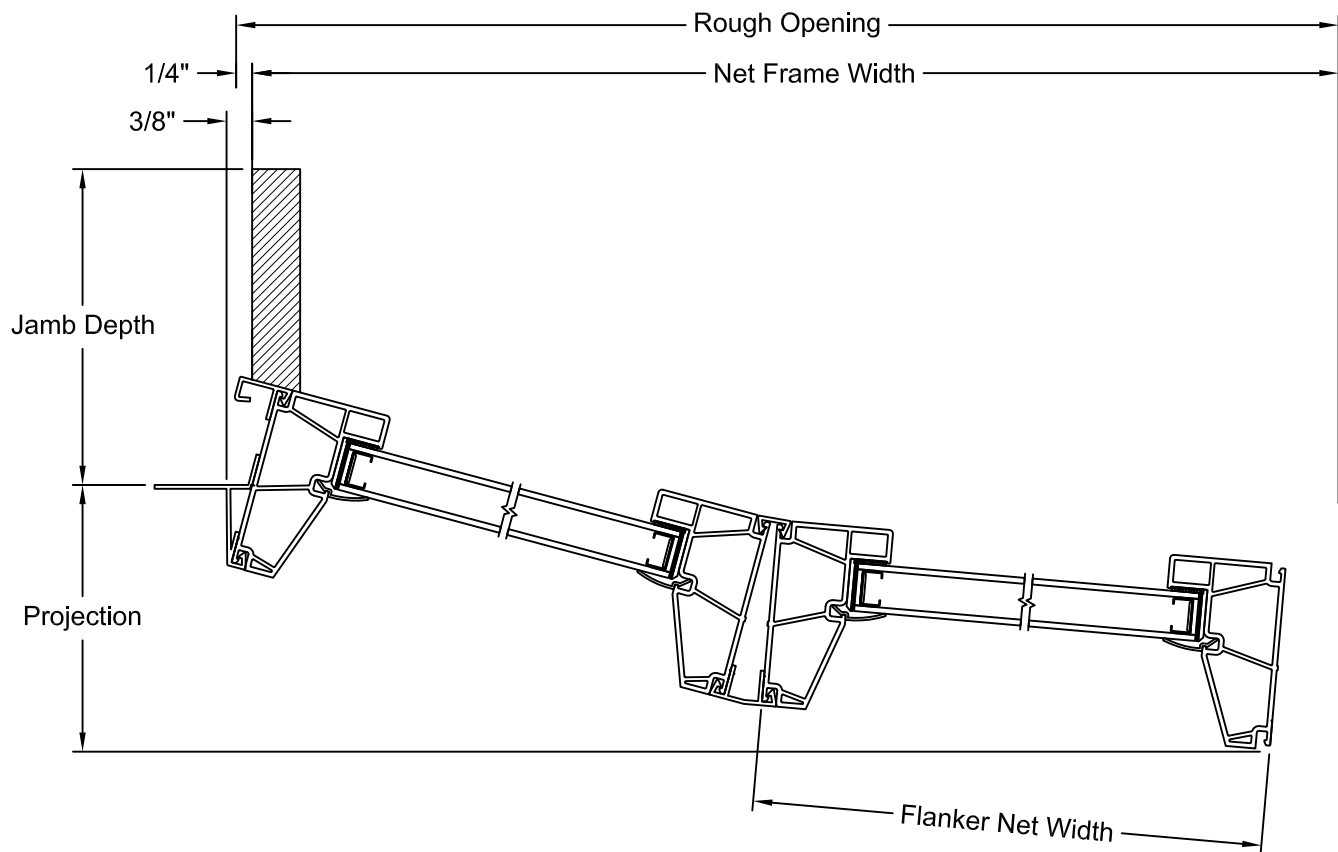

BAYS & BOWS - VERTICAL SECTION

NOTES:

1. Dimensional details available upon ordering
2. Fixed window frame shown, other frames available

30° BAY - HORIZONTAL SECTION

NOTES:

1. Dimensional details available upon ordering
2. Jamb Depths available in 4 9/16" and 6 9/16"
3. Picture frame shown for center window, tilt single hung frame with track filler also available
4. Fixed center window shown, operating center window available

45° BAY - HORIZONTAL SECTION

NOTES:

1. Dimensional details available upon ordering
2. Jamb Depths available in 4 9/16" and 6 9/16"
3. Picture frame shown for center window, tilt single hung frame with track filler also available
4. Fixed center window shown, operating center window available

3 WIDE 10° BOW - HORIZONTAL SECTION

NOTES:

1. Dimensional details available upon ordering
2. Jamb Depths available in 4 9/16" and 6 9/16"
3. Picture frame shown, other frames available

4 WIDE 10° BOW - HORIZONTAL SECTION

NOTES:

1. Dimensional details available upon ordering
2. Jamb Depths available in 4 9/16" and 6 9/16"
3. Picture frame shown, other frames available

5 WIDE 10° BOW - HORIZONTAL SECTION

NOTES:

1. Dimensional details available upon ordering
2. Jamb Depths available in 4 9/16" and 6 9/16"
3. Picture frame shown, other frames available