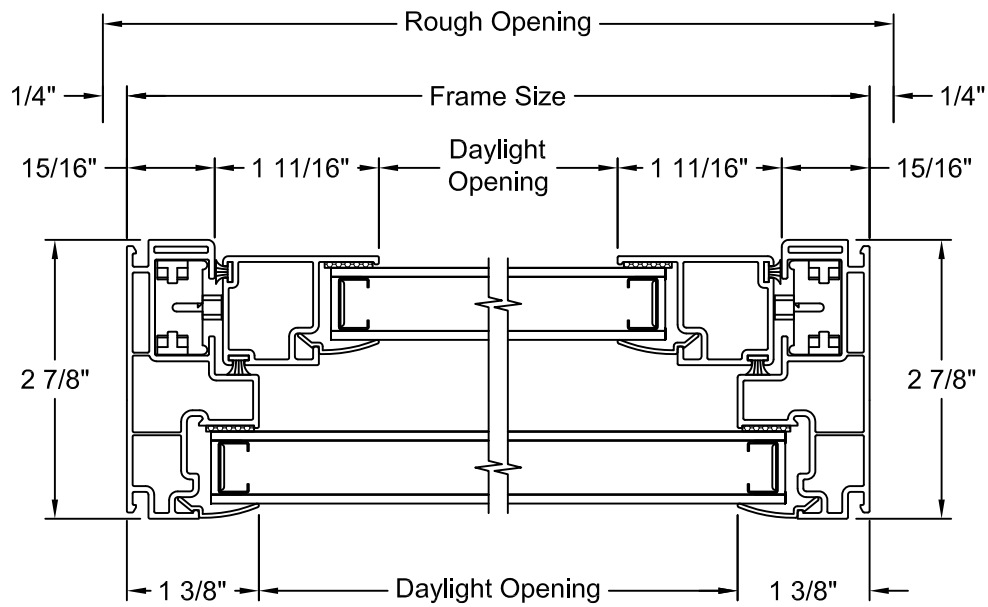

PG20 w/ WENLOCK - VERTICAL SECTION

PG50 w/ WENLOCK - VERTICAL SECTION

PG20 POCKET - HORIZONTAL SECTION

PG50 POCKET - HORIZONTAL SECTION

PG20 w/ CAM LOCK POCKET - VERTICAL SECTION

PG50 w/ CAM LOCK POCKET - VERTICAL SECTION

BAYS & BOWS - VERTICAL SECTION

NOTES:

1. Dimensional details available upon ordering
2. Fixed window frame shown, other frames available

30° BAY - HORIZONTAL SECTION

NOTES:

1. Dimensional details available upon ordering
2. Jamb Depths available in 4 9/16" and 6 9/16"
3. Picture frame shown for center window, tilt single hung frame with track filler also available
4. Fixed center window shown, operating center window available

3 WIDE 10° BOW - HORIZONTAL SECTION

NOTES:

1. Dimensional details available upon ordering
2. Jamb Depths available in 4 9/16" and 6 9/16"
3. Picture frame shown, other frames available

4 WIDE 10° BOW - HORIZONTAL SECTION

NOTES:

1. Dimensional details available upon ordering
2. Jamb Depths available in 4 9/16" and 6 9/16"
3. Picture frame shown, other frames available

5 WIDE 10° BOW - HORIZONTAL SECTION

NOTES:

1. Dimensional details available upon ordering
2. Jamb Depths available in 4 9/16" and 6 9/16"
3. Picture frame shown, other frames available