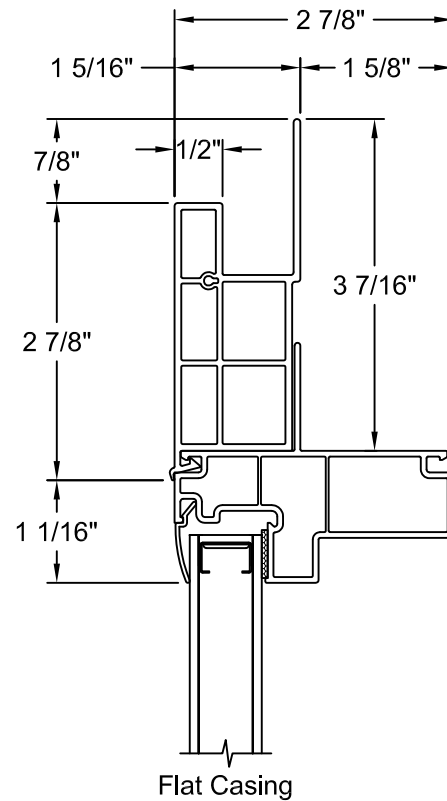

DIVIDED LITE OPTIONS

7/8" Low Profile
Contour SDL

1" Raised Slim SDL

1" Raised Slim SDL
w/ Shadowbar

5/8" Flat GBG

7/8" Flat GBG

5/8" Contour GBG

TRIM OPTIONS

GRILLE PATTERNS

Standard

Prairie Frame

Prairie Glass

Colonial Top Down

Colonial Top Sash

CLEAR OPENING LAYOUT

Window Type	Clear Opening Formulas	
	Clear Opening Width	Clear Opening Height
Tilt Single Hung PG20	Frame Width - 2.813"	(Frame Height / 2) - 3.345"
Tilt Single Hung PG35/50	Frame Width - 2.813"	(Frame Height / 2) - 3.885"

3 WIDE 10° BOW - HORIZONTAL SECTION

NOTES:

1. Dimensional details available upon ordering
2. Jamb Depths available in 4 9/16" and 6 9/16"
3. Picture frame shown, other frames available

4 WIDE 10° BOW - HORIZONTAL SECTION

NOTES:

1. Dimensional details available upon ordering
2. Jamb Depths available in 4 9/16" and 6 9/16"
3. Picture frame shown, other frames available

5 WIDE 10° BOW - HORIZONTAL SECTION

NOTES:

1. Dimensional details available upon ordering
2. Jamb Depths available in 4 9/16" and 6 9/16"
3. Picture frame shown, other frames available