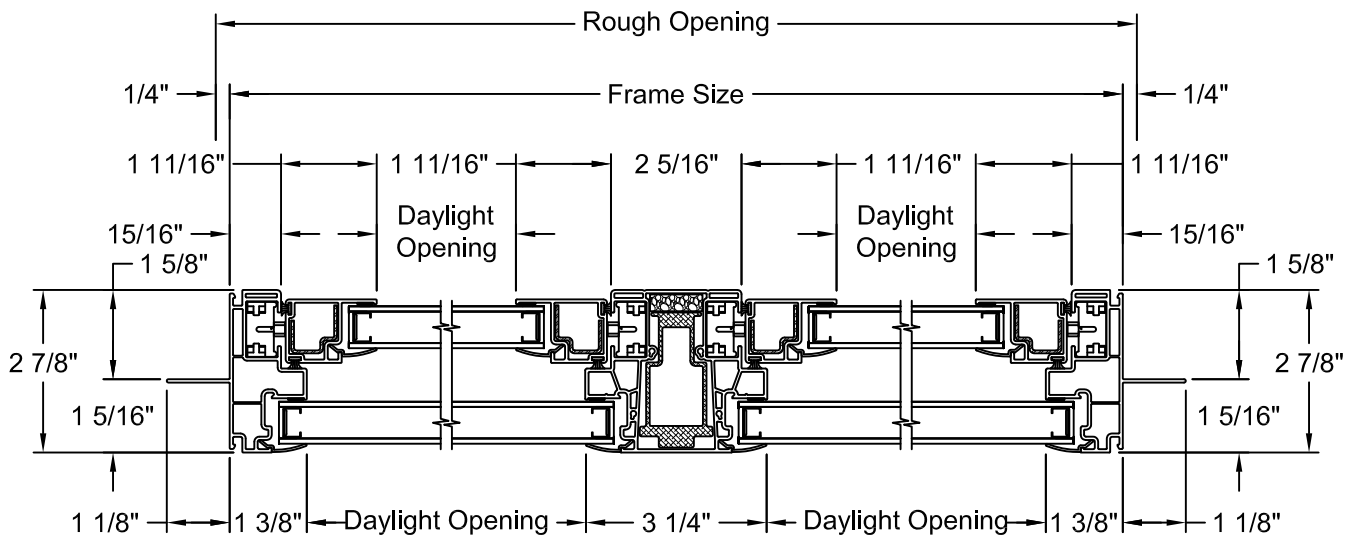

PG20 w/ WENLOCK POCKET - VERTICAL SECTION

PG50 w/ WENLOCK POCKET - VERTICAL SECTION

PG20 TWIN - HORIZONTAL SECTION

PG50 TWIN - HORIZONTAL SECTION

PG20 3 WIDE - HORIZONTAL SECTION

PG50 3 WIDE - HORIZONTAL SECTION

BAYS & BOWS - VERTICAL SECTION

NOTES:

1. Dimensional details available upon ordering
2. Fixed window frame shown, other frames available

30° BAY - HORIZONTAL SECTION

NOTES:

1. Dimensional details available upon ordering
2. Jamb Depths available in 4 9/16" and 6 9/16"
3. Picture frame shown for center window, tilt single hung frame with track filler also available
4. Fixed center window shown, operating center window available

3 WIDE 10° BOW - HORIZONTAL SECTION

NOTES:

1. Dimensional details available upon ordering
2. Jamb Depths available in 4 9/16" and 6 9/16"
3. Picture frame shown, other frames available

4 WIDE 10° BOW - HORIZONTAL SECTION

NOTES:

1. Dimensional details available upon ordering
2. Jamb Depths available in 4 9/16" and 6 9/16"
3. Picture frame shown, other frames available

5 WIDE 10° BOW - HORIZONTAL SECTION

NOTES:

1. Dimensional details available upon ordering
2. Jamb Depths available in 4 9/16" and 6 9/16"
3. Picture frame shown, other frames available