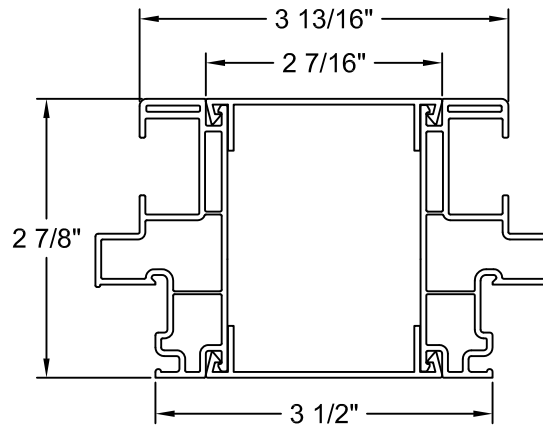

Tilt SH Mull'd To Tilt SH
2 7/16" Clip