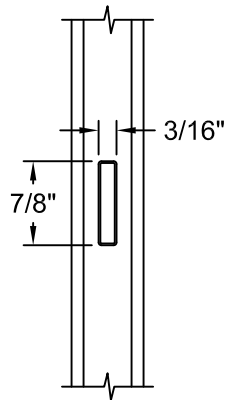

DIVIDED LITE OPTIONS

7/8" Low Profile
Contour SDL

1" Raised Slim SDL

1" Raised Slim SDL
w/ Shadowbar

5/8" Flat GBG

7/8" Flat GBG

5/8" Contour GBG

TRIM OPTIONS

GRILLE PATTERNS

Standard

Prairie Frame

Prairie Glass

Colonial Top Down

Colonial Top Sash

CLEAR OPENING LAYOUT

Window Type	Clear Opening Formulas	
	Clear Opening Width	Clear Opening Height
Tilt Single Hung PG20	Frame Width - 2.813"	(Frame Height / 2) - 3.345"
Tilt Single Hung PG35/50	Frame Width - 2.813"	(Frame Height / 2) - 3.885"

3 WIDE 10° BOW - HORIZONTAL SECTION

NOTES:

1. Dimensional details available upon ordering
2. Jamb Depths available in 4 9/16" and 6 9/16"
3. Picture frame shown, other frames available

4 WIDE 10° BOW - HORIZONTAL SECTION

NOTES:

1. Dimensional details available upon ordering
2. Jamb Depths available in 4 9/16" and 6 9/16"
3. Picture frame shown, other frames available

5 WIDE 10° BOW - HORIZONTAL SECTION

NOTES:

1. Dimensional details available upon ordering
2. Jamb Depths available in 4 9/16" and 6 9/16"
3. Picture frame shown, other frames available