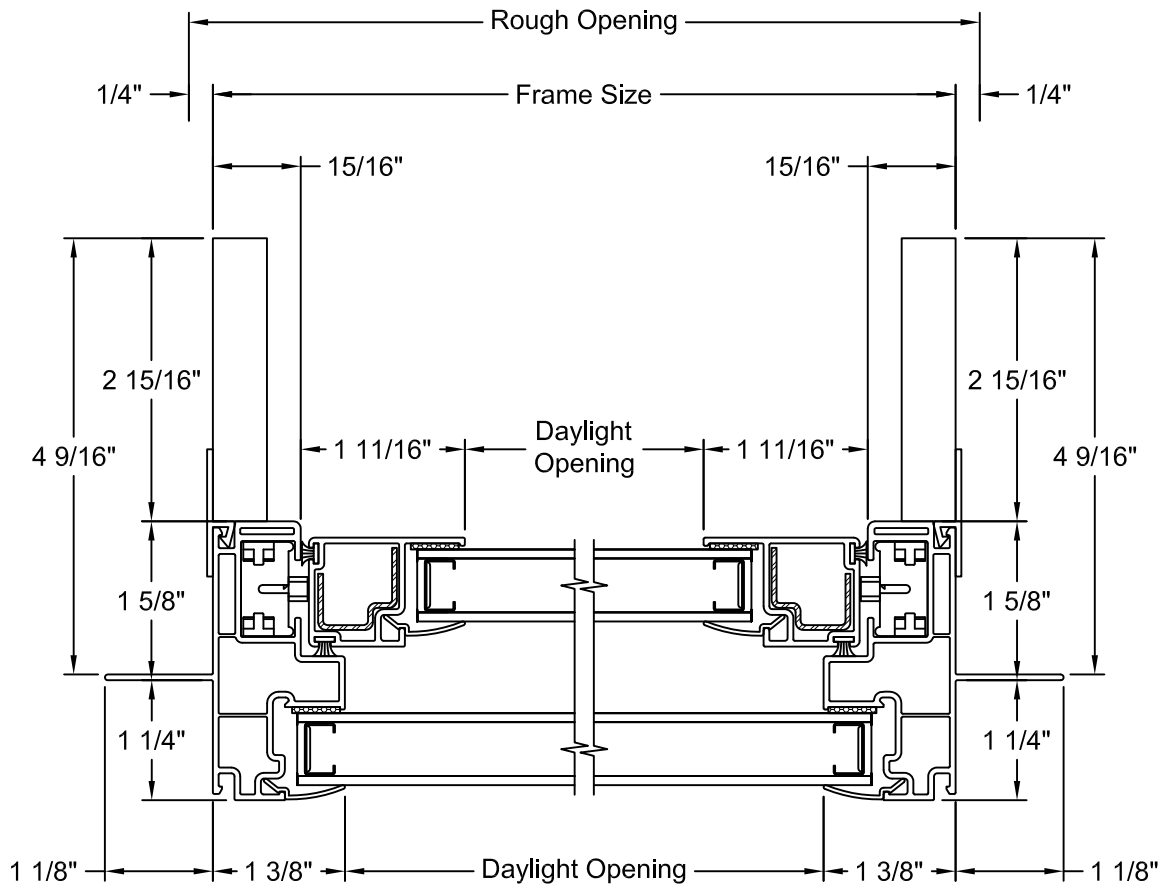

PG20 w/ 4 9/16" JAMB EXTENDER - HORIZONTAL SECTION