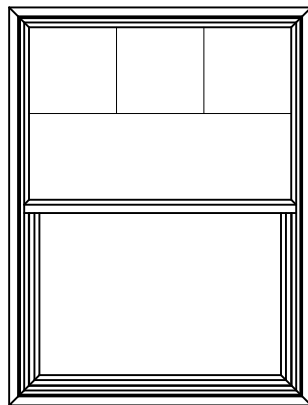

GRILLE PATTERNS

Standard

Prairie Frame

Prairie Glass

Colonial Top Down

Colonial Top Sash

CLEAR OPENING LAYOUT

Window Type	Clear Opening Formulas	
	Clear Opening Width	Clear Opening Height
Tilt Single Hung PG20	Frame Width - 2.813"	(Frame Height / 2) - 3.345"
Tilt Single Hung PG35/50	Frame Width - 2.813"	(Frame Height / 2) - 3.885"