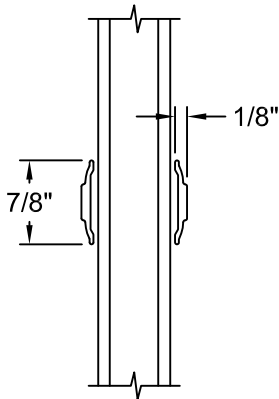

DIVIDED LITE OPTIONS

7/8" Low Profile
Contour SDL