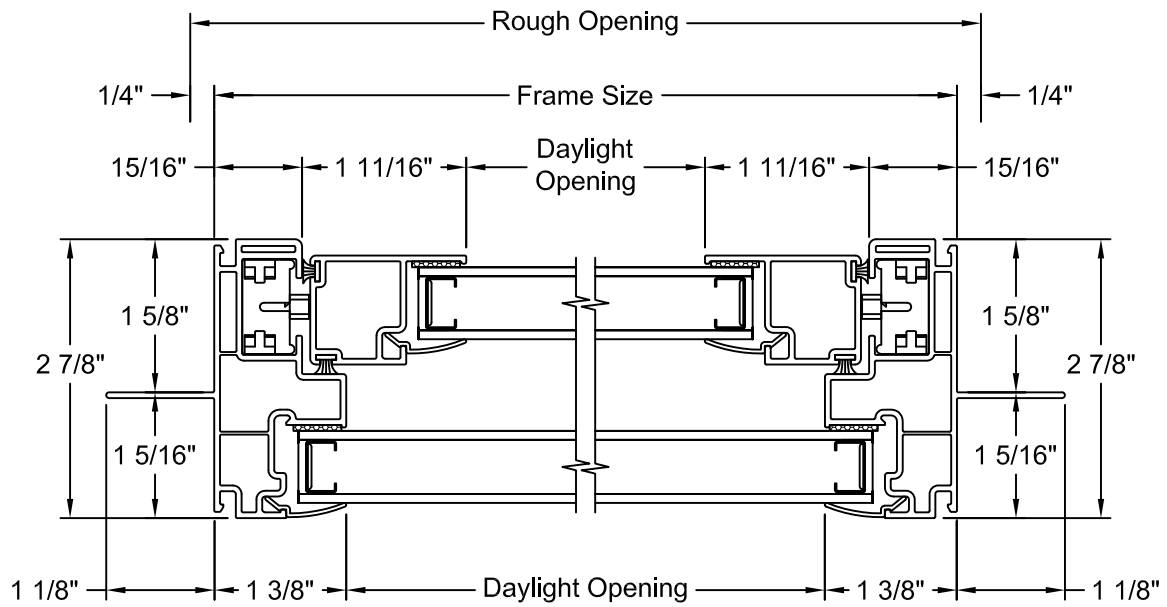

GRILLE PATTERNS

Standard

Prairie Frame

Prairie Glass

Colonial Top Down

Colonial Top Sash

CLEAR OPENING LAYOUT

Window Type	Clear Opening Formulas	
	Clear Opening Width	Clear Opening Height
Tilt Single Hung PG20	Frame Width - 2.813"	(Frame Height / 2) - 3.345"
Tilt Single Hung PG35/50	Frame Width - 2.813"	(Frame Height / 2) - 3.885"

PG20 - HORIZONTAL SECTION

PG20 w/ 4 9/16" JAMB EXTENDER - HORIZONTAL SECTION

PG20 w/ 6 9/16" JAMB EXTENDER - HORIZONTAL SECTION

PG50 - HORIZONTAL SECTION

PG20 w/ CAM LOCK - VERTICAL SECTION

PG50 w/ CAM LOCK - VERTICAL SECTION

3 WIDE 10° BOW - HORIZONTAL SECTION

NOTES:

1. Dimensional details available upon ordering
2. Jamb Depths available in 4 9/16" and 6 9/16"
3. Picture frame shown, other frames available

4 WIDE 10° BOW - HORIZONTAL SECTION

NOTES:

1. Dimensional details available upon ordering
2. Jamb Depths available in 4 9/16" and 6 9/16"
3. Picture frame shown, other frames available

5 WIDE 10° BOW - HORIZONTAL SECTION

NOTES:

1. Dimensional details available upon ordering
2. Jamb Depths available in 4 9/16" and 6 9/16"
3. Picture frame shown, other frames available