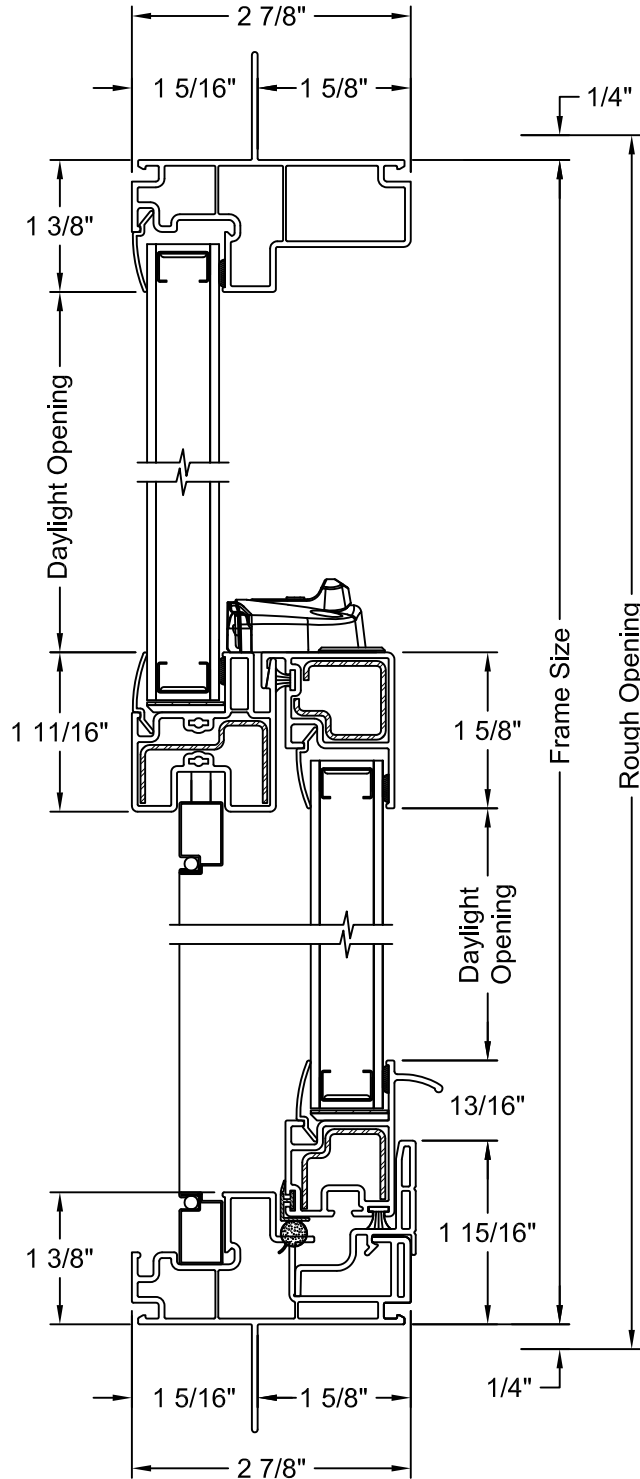

PG50 w/ WENLOCK - VERTICAL SECTION