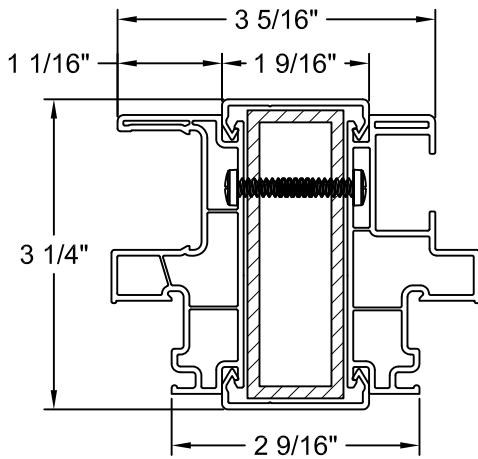

Slider Mull'd To Tilt SH
1 9/16" Clip