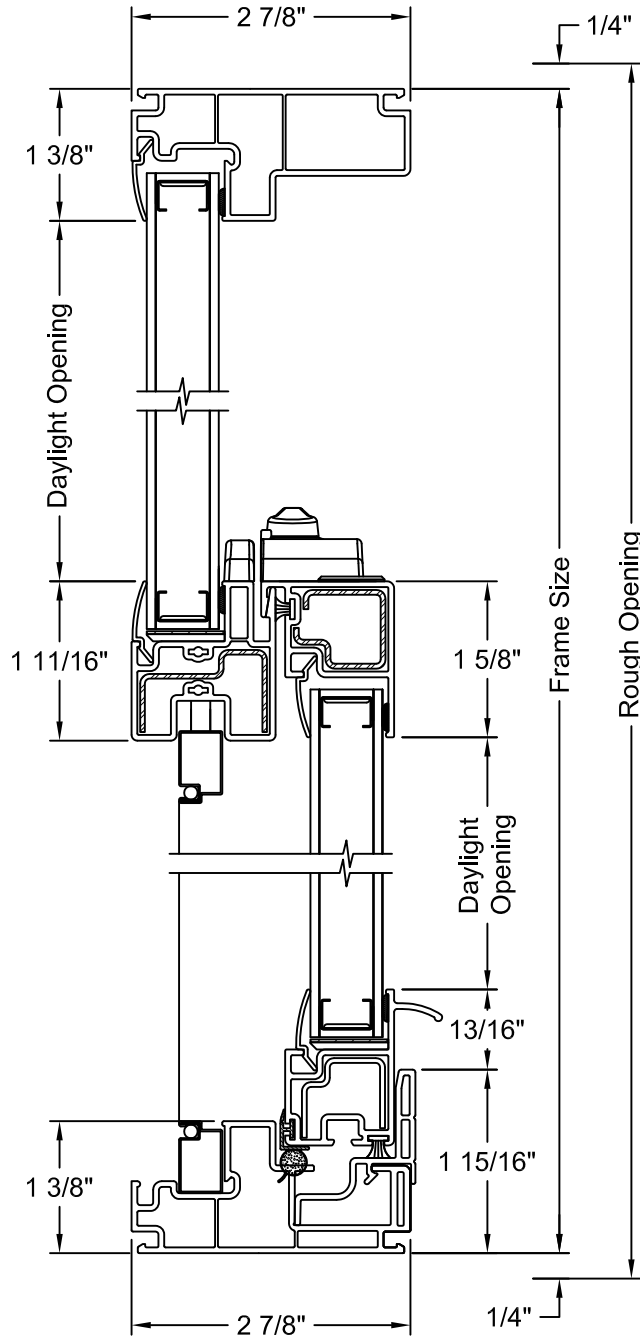

PG20 w/ WENLOCK - VERTICAL SECTION

PG50 w/ WENLOCK - VERTICAL SECTION

PG20 POCKET - HORIZONTAL SECTION

PG50 POCKET - HORIZONTAL SECTION

PG20 w/ CAM LOCK POCKET - VERTICAL SECTION

PG50 w/ CAM LOCK POCKET - VERTICAL SECTION

BAYS & BOWS - VERTICAL SECTION

NOTES:

1. Dimensional details available upon ordering
2. Fixed window frame shown, other frames available

30° BAY - HORIZONTAL SECTION

NOTES:

1. Dimensional details available upon ordering
2. Jamb Depths available in 4 9/16" and 6 9/16"
3. Picture frame shown for center window, tilt single hung frame with track filler also available
4. Fixed center window shown, operating center window available

3 WIDE 10° BOW - HORIZONTAL SECTION

NOTES:

1. Dimensional details available upon ordering
2. Jamb Depths available in 4 9/16" and 6 9/16"
3. Picture frame shown, other frames available

4 WIDE 10° BOW - HORIZONTAL SECTION

NOTES:

1. Dimensional details available upon ordering
2. Jamb Depths available in 4 9/16" and 6 9/16"
3. Picture frame shown, other frames available

5 WIDE 10° BOW - HORIZONTAL SECTION

NOTES:

1. Dimensional details available upon ordering
2. Jamb Depths available in 4 9/16" and 6 9/16"
3. Picture frame shown, other frames available