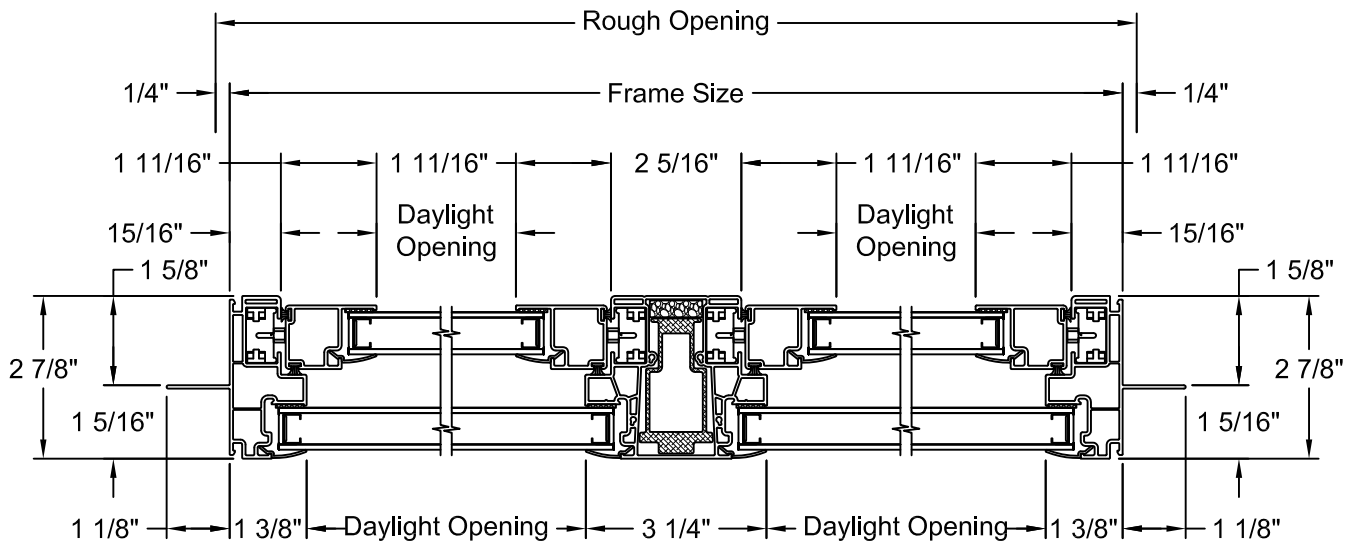

PG20 w/ WENLOCK POCKET - VERTICAL SECTION

PG50 w/ WENLOCK POCKET - VERTICAL SECTION

PG20 TWIN - HORIZONTAL SECTION

PG50 TWIN - HORIZONTAL SECTION

PG20 3 WIDE - HORIZONTAL SECTION

PG50 3 WIDE - HORIZONTAL SECTION

BAYS & BOWS - VERTICAL SECTION

NOTES:

1. Dimensional details available upon ordering
2. Fixed window frame shown, other frames available

30° BAY - HORIZONTAL SECTION

NOTES:

1. Dimensional details available upon ordering
2. Jamb Depths available in 4 9/16" and 6 9/16"
3. Picture frame shown for center window, tilt single hung frame with track filler also available
4. Fixed center window shown, operating center window available

3 WIDE 10° BOW - HORIZONTAL SECTION

NOTES:

1. Dimensional details available upon ordering
2. Jamb Depths available in 4 9/16" and 6 9/16"
3. Picture frame shown, other frames available

4 WIDE 10° BOW - HORIZONTAL SECTION

NOTES:

1. Dimensional details available upon ordering
2. Jamb Depths available in 4 9/16" and 6 9/16"
3. Picture frame shown, other frames available

5 WIDE 10° BOW - HORIZONTAL SECTION

NOTES:

1. Dimensional details available upon ordering
2. Jamb Depths available in 4 9/16" and 6 9/16"
3. Picture frame shown, other frames available