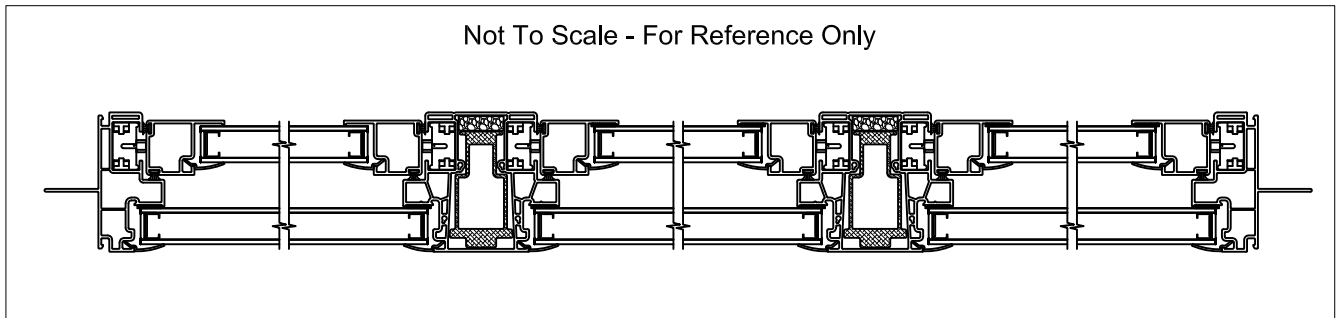

PG20 w/ WENLOCK POCKET - VERTICAL SECTION

PG50 w/ WENLOCK POCKET - VERTICAL SECTION

PG20 TWIN - HORIZONTAL SECTION

PG50 TWIN - HORIZONTAL SECTION

PG20 3 WIDE - HORIZONTAL SECTION

PG50 3 WIDE - HORIZONTAL SECTION

BAYS & BOWS - VERTICAL SECTION

NOTES:

1. Dimensional details available upon ordering
2. Fixed window frame shown, other frames available

30° BAY - HORIZONTAL SECTION

NOTES:

1. Dimensional details available upon ordering
2. Jamb Depths available in 4 9/16" and 6 9/16"
3. Picture frame shown for center window, tilt single hung frame with track filler also available
4. Fixed center window shown, operating center window available

45° BAY - HORIZONTAL SECTION

NOTES:

1. Dimensional details available upon ordering
2. Jamb Depths available in 4 9/16" and 6 9/16"
3. Picture frame shown for center window, tilt single hung frame with track filler also available
4. Fixed center window shown, operating center window available

NOTES:

1. Dimensional details available upon ordering
2. Jamb Depths available in 4 9/16" and 6 9/16"
3. Picture frame shown, other frames available

5 WIDE 10° BOW - HORIZONTAL SECTION

NOTES:

1. Dimensional details available upon ordering
2. Jamb Depths available in 4 9/16" and 6 9/16"
3. Picture frame shown, other frames available