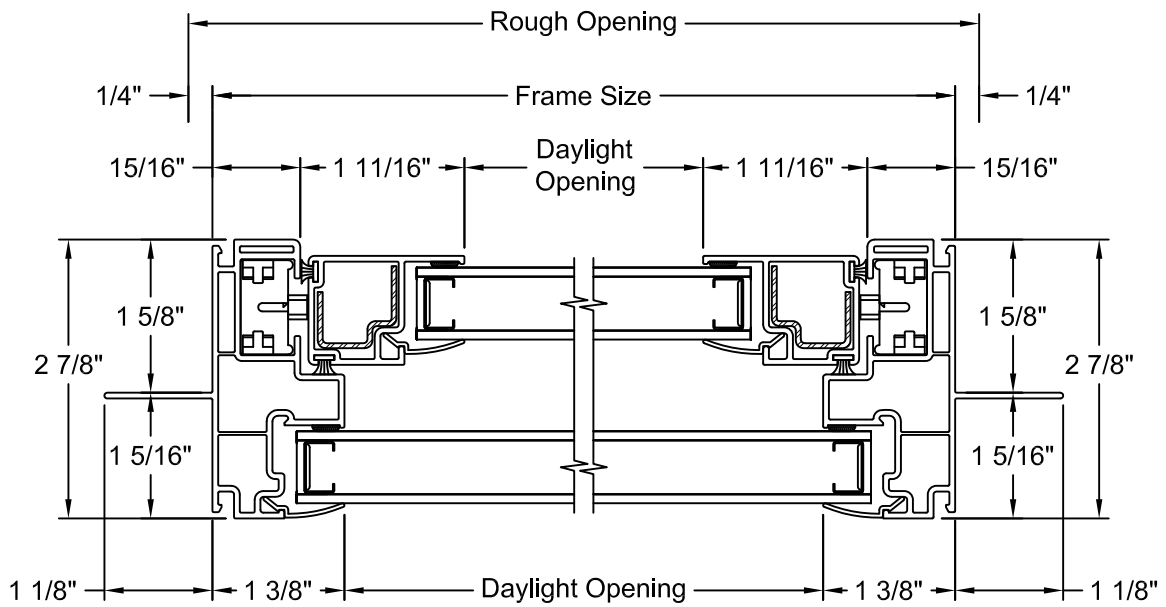

PG20 - HORIZONTAL SECTION

PG20 w/ 4 9/16" JAMB EXTENDER - HORIZONTAL SECTION

PG20 w/ 6 9/16" JAMB EXTENDER - HORIZONTAL SECTION

PG50 - HORIZONTAL SECTION

PG20 w/ CAM LOCK - VERTICAL SECTION

PG50 w/ CAM LOCK - VERTICAL SECTION

3 WIDE 10° BOW - HORIZONTAL SECTION

NOTES:

1. Dimensional details available upon ordering
2. Jamb Depths available in 4 9/16" and 6 9/16"
3. Picture frame shown, other frames available

4 WIDE 10° BOW - HORIZONTAL SECTION

NOTES:

1. Dimensional details available upon ordering
2. Jamb Depths available in 4 9/16" and 6 9/16"
3. Picture frame shown, other frames available

5 WIDE 10° BOW - HORIZONTAL SECTION

NOTES:

1. Dimensional details available upon ordering
2. Jamb Depths available in 4 9/16" and 6 9/16"
3. Picture frame shown, other frames available