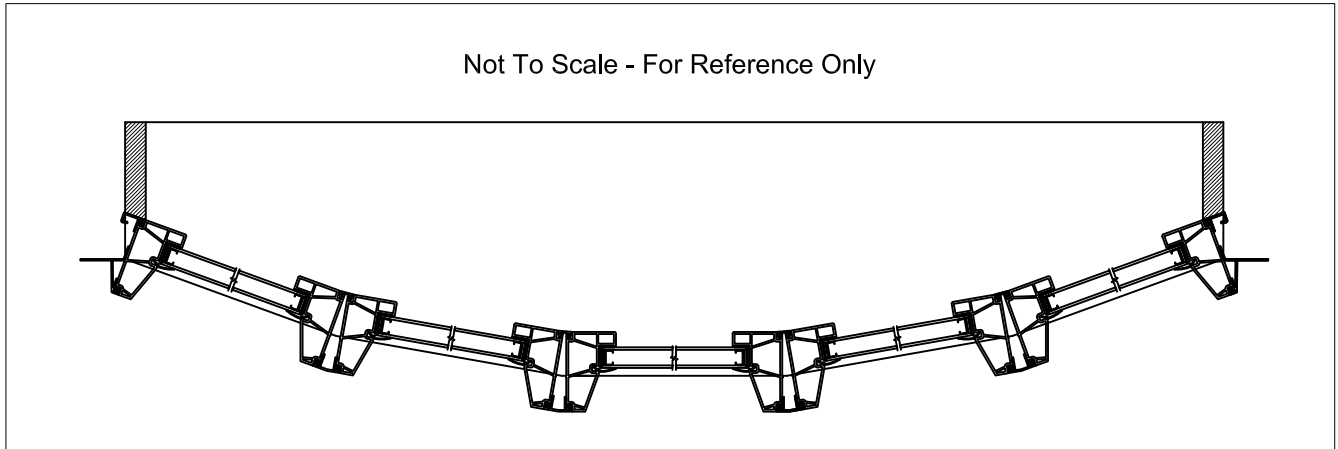

BAYS & BOWS - VERTICAL SECTION

NOTES:

1. Dimensional details available upon ordering
2. Fixed window frame shown, other frames available

30° BAY - HORIZONTAL SECTION

NOTES:

1. Dimensional details available upon ordering
2. Jamb Depths available in 4 9/16" and 6 9/16"
3. Picture frame shown for center window, tilt single hung frame with track filler also available
4. Fixed center window shown, operating center window available

45° BAY - HORIZONTAL SECTION

NOTES:

1. Dimensional details available upon ordering
2. Jamb Depths available in 4 9/16" and 6 9/16"
3. Picture frame shown for center window, tilt single hung frame with track filler also available
4. Fixed center window shown, operating center window available

3 WIDE 10° BOW - HORIZONTAL SECTION

NOTES:

1. Dimensional details available upon ordering
2. Jamb Depths available in 4 9/16" and 6 9/16"
3. Picture frame shown, other frames available

4 WIDE 10° BOW - HORIZONTAL SECTION

NOTES:

1. Dimensional details available upon ordering
2. Jamb Depths available in 4 9/16" and 6 9/16"
3. Picture frame shown, other frames available

5 WIDE 10° BOW - HORIZONTAL SECTION

NOTES:

1. Dimensional details available upon ordering
2. Jamb Depths available in 4 9/16" and 6 9/16"
3. Picture frame shown, other frames available