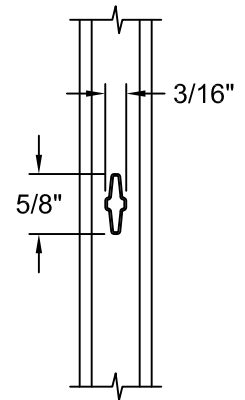

DIVIDED LITE OPTIONS

7/8" Low Profile
Contour SDL

1" Raised Slim SDL

1" Raised Slim SDL
w/ Shadowbar

5/8" Flat GBG

7/8" Flat GBG

5/8" Contour GBG

TRIM OPTIONS

GRILLE PATTERNS

Standard

Prairie Frame

Prairie Glass

Colonial Top Down

Colonial Top Sash

CLEAR OPENING LAYOUT

Window Type	Clear Opening Formulas	
	Clear Opening Width	Clear Opening Height
Tilt Single Hung PG20	Frame Width - 2.813"	(Frame Height / 2) - 3.345"
Tilt Single Hung PG35/50	Frame Width - 2.813"	(Frame Height / 2) - 3.885"

3 WIDE 10° BOW - HORIZONTAL SECTION

NOTES:

1. Dimensional details available upon ordering
2. Jamb Depths available in 4 9/16" and 6 9/16"
3. Picture frame shown, other frames available

4 WIDE 10° BOW - HORIZONTAL SECTION

NOTES:

1. Dimensional details available upon ordering
2. Jamb Depths available in 4 9/16" and 6 9/16"
3. Picture frame shown, other frames available

5 WIDE 10° BOW - HORIZONTAL SECTION

NOTES:

1. Dimensional details available upon ordering
2. Jamb Depths available in 4 9/16" and 6 9/16"
3. Picture frame shown, other frames available