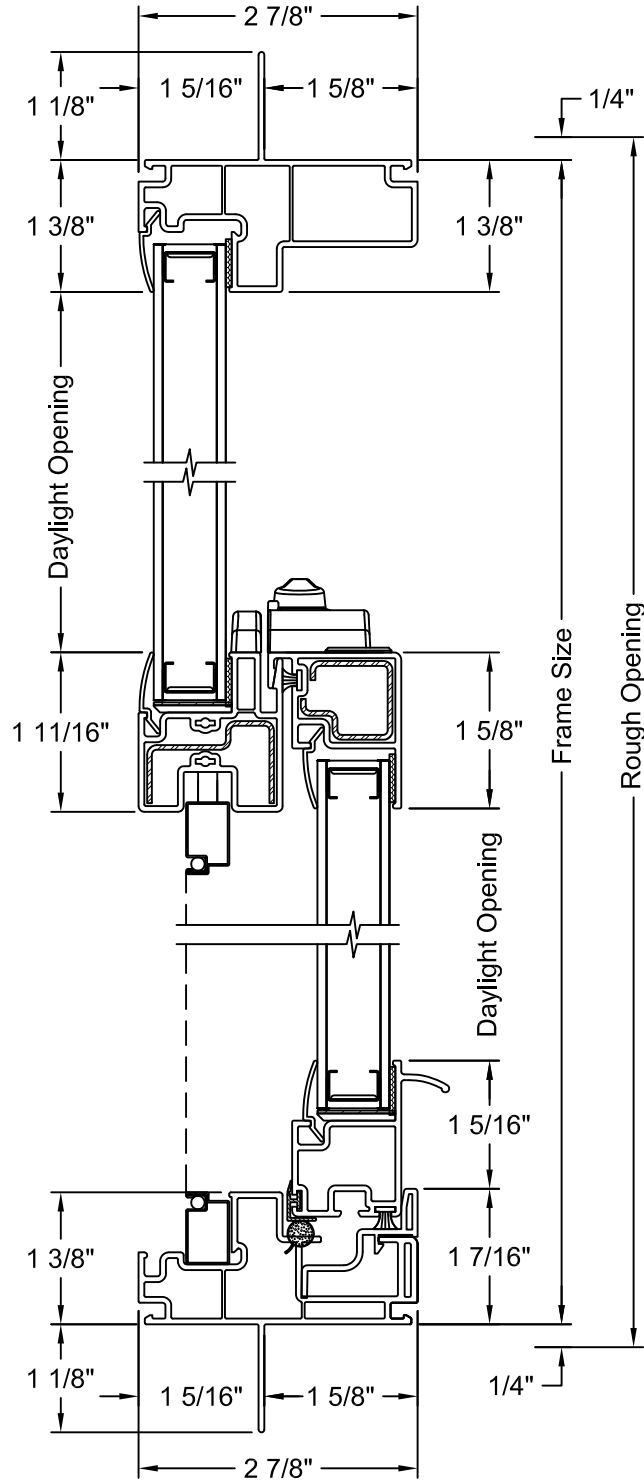

GRILLE PATTERNS

Standard

Prairie Frame

Prairie Glass

Colonial Top Down

Colonial Top Sash

CLEAR OPENING LAYOUT

Window Type	Clear Opening Formulas	
	Clear Opening Width	Clear Opening Height
Tilt Single Hung PG20	Frame Width - 2.813"	(Frame Height / 2) - 3.345"
Tilt Single Hung PG35/50	Frame Width - 2.813"	(Frame Height / 2) - 3.885"

PG20 - HORIZONTAL SECTION

PG20 w/ 4 9/16" JAMB EXTENDER - HORIZONTAL SECTION

PG20 w/ 6 9/16" JAMB EXTENDER - HORIZONTAL SECTION

PG50 - HORIZONTAL SECTION

PG20 w/ CAM LOCK - VERTICAL SECTION

PG50 w/ CAM LOCK - VERTICAL SECTION

3 WIDE 10° BOW - HORIZONTAL SECTION

NOTES:

1. Dimensional details available upon ordering
2. Jamb Depths available in 4 9/16" and 6 9/16"
3. Picture frame shown, other frames available

4 WIDE 10° BOW - HORIZONTAL SECTION

NOTES:

1. Dimensional details available upon ordering
2. Jamb Depths available in 4 9/16" and 6 9/16"
3. Picture frame shown, other frames available

5 WIDE 10° BOW - HORIZONTAL SECTION

NOTES:

1. Dimensional details available upon ordering
2. Jamb Depths available in 4 9/16" and 6 9/16"
3. Picture frame shown, other frames available