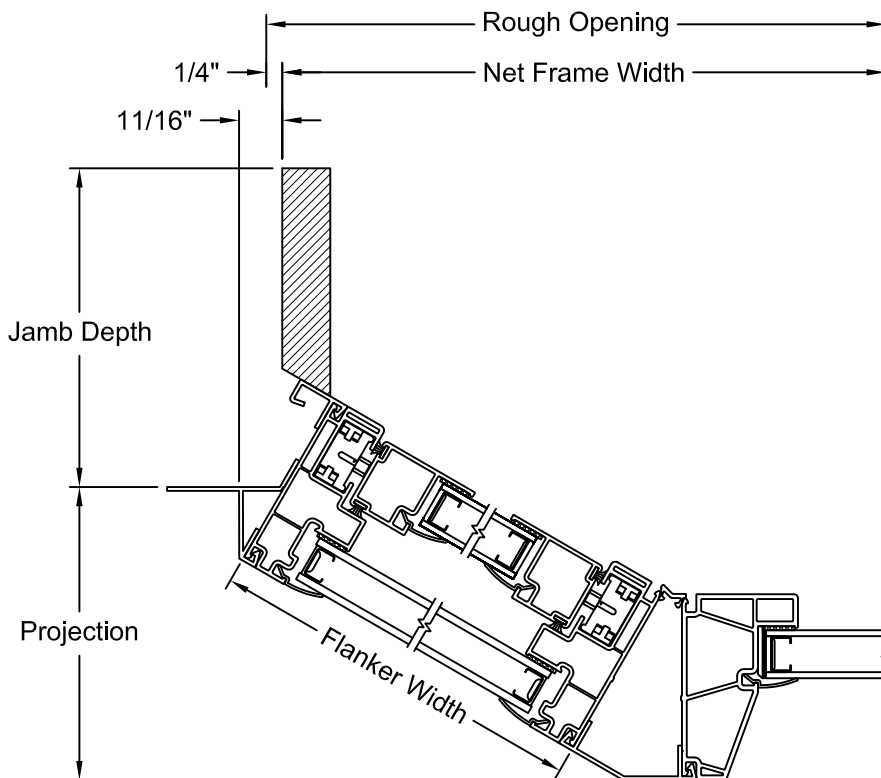

BAYS & BOWS - VERTICAL SECTION

NOTES:

1. Dimensional details available upon ordering
2. Fixed window frame shown, other frames available

30° BAY - HORIZONTAL SECTION

NOTES:

1. Dimensional details available upon ordering
2. Jamb Depths available in 4 9/16" and 6 9/16"
3. Picture frame shown for center window, tilt single hung frame with track filler also available
4. Fixed center window shown, operating center window available

45° BAY - HORIZONTAL SECTION

NOTES:

1. Dimensional details available upon ordering
2. Jamb Depths available in 4 9/16" and 6 9/16"
3. Picture frame shown for center window, tilt single hung frame with track filler also available
4. Fixed center window shown, operating center window available

3 WIDE 10° BOW - HORIZONTAL SECTION

NOTES:

1. Dimensional details available upon ordering
2. Jamb Depths available in 4 9/16" and 6 9/16"
3. Picture frame shown, other frames available

4 WIDE 10° BOW - HORIZONTAL SECTION

NOTES:

1. Dimensional details available upon ordering
2. Jamb Depths available in 4 9/16" and 6 9/16"
3. Picture frame shown, other frames available

5 WIDE 10° BOW - HORIZONTAL SECTION

NOTES:

1. Dimensional details available upon ordering
2. Jamb Depths available in 4 9/16" and 6 9/16"
3. Picture frame shown, other frames available