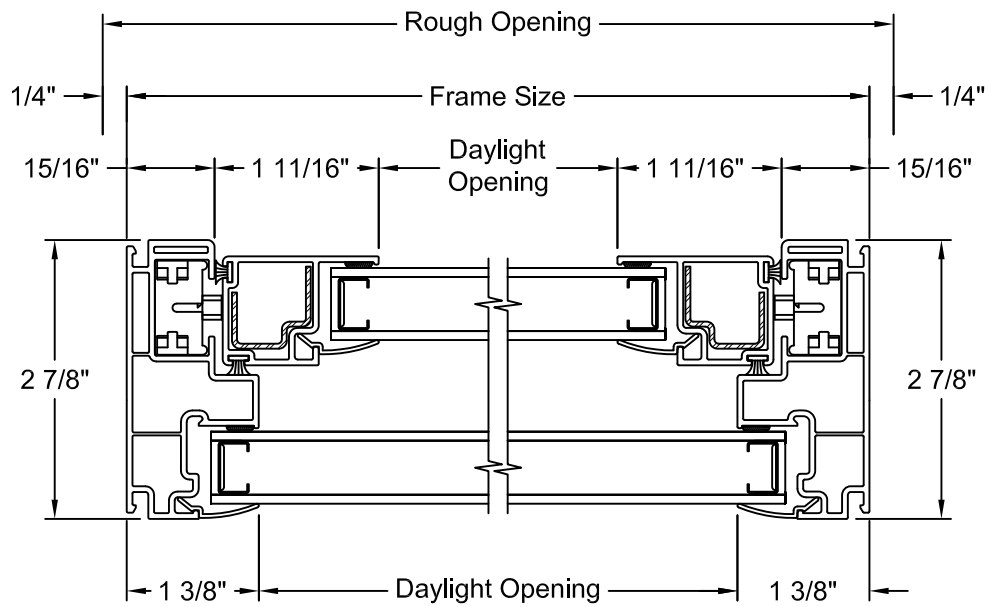

PG20 w/ WENLOCK - VERTICAL SECTION

PG50 w/ WENLOCK - VERTICAL SECTION

PG20 POCKET - HORIZONTAL SECTION

PG50 POCKET - HORIZONTAL SECTION

PG20 w/ CAM LOCK POCKET - VERTICAL SECTION

PG50 w/ CAM LOCK POCKET - VERTICAL SECTION

BAYS & BOWS - VERTICAL SECTION

NOTES:

1. Dimensional details available upon ordering
2. Fixed window frame shown, other frames available

30° BAY - HORIZONTAL SECTION

NOTES:

1. Dimensional details available upon ordering
2. Jamb Depths available in 4 9/16" and 6 9/16"
3. Picture frame shown for center window, tilt single hung frame with track filler also available
4. Fixed center window shown, operating center window available

3 WIDE 10° BOW - HORIZONTAL SECTION

NOTES:

1. Dimensional details available upon ordering
2. Jamb Depths available in 4 9/16" and 6 9/16"
3. Picture frame shown, other frames available

4 WIDE 10° BOW - HORIZONTAL SECTION

NOTES:

1. Dimensional details available upon ordering
2. Jamb Depths available in 4 9/16" and 6 9/16"
3. Picture frame shown, other frames available

5 WIDE 10° BOW - HORIZONTAL SECTION

NOTES:

1. Dimensional details available upon ordering
2. Jamb Depths available in 4 9/16" and 6 9/16"
3. Picture frame shown, other frames available