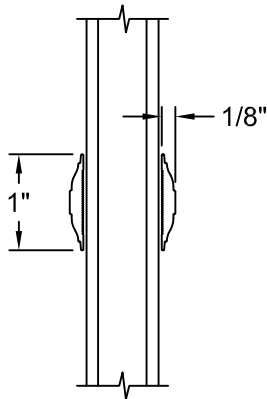

1" Raised Slim SDL