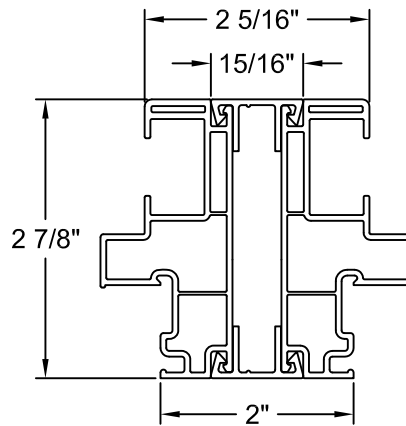

Tilt SH Mull'd To Tilt SH
15/16" Clip