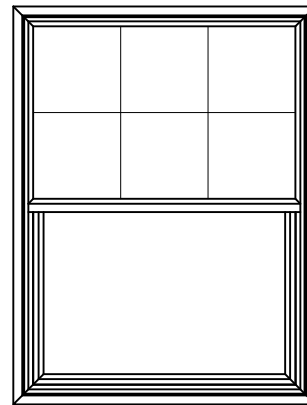

GRILLE PATTERNS

Standard

Prairie Frame

Prairie Glass

Colonial Top Down

Colonial Top Sash

CLEAR OPENING LAYOUT

Window Type	Clear Opening Formulas	
	Clear Opening Width	Clear Opening Height
Tilt Single Hung PG20	Frame Width - 2.813"	(Frame Height / 2) - 3.345"
Tilt Single Hung PG35/50	Frame Width - 2.813"	(Frame Height / 2) - 3.885"