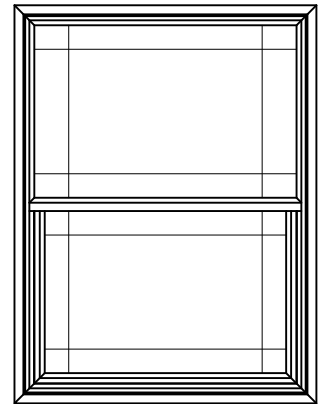

MULLION OPTIONS

Tilt SH Mull'd To Tilt SH
1/2" Clip

Tilt SH Mull'd To Tilt SH
15/16" Clip

Slider Mull'd To Tilt SH
1 9/16" Clip

Tilt SH Mull'd To Tilt SH
1 9/16" Clip

Tilt SH Mull'd To Tilt SH
2 7/16" Clip

DIVIDED LITE OPTIONS

7/8" Low Profile
Contour SDL

1" Raised Slim SDL

1" Raised Slim SDL
w/ Shadowbar

5/8" Flat GBG

7/8" Flat GBG

5/8" Contour GBG

TRIM OPTIONS

GRILLE PATTERNS

Standard

Prairie Frame

Prairie Glass

Colonial Top Down

Colonial Top Sash

CLEAR OPENING LAYOUT

Window Type	Clear Opening Formulas	
	Clear Opening Width	Clear Opening Height
Tilt Single Hung PG20	Frame Width - 2.813"	(Frame Height / 2) - 3.345"
Tilt Single Hung PG35/50	Frame Width - 2.813"	(Frame Height / 2) - 3.885"

NOTES:

1. Dimensional details available upon ordering
2. Jamb Depths available in 4 9/16" and 6 9/16"
3. Picture frame shown, other frames available

5 WIDE 10° BOW - HORIZONTAL SECTION

NOTES:

1. Dimensional details available upon ordering
2. Jamb Depths available in 4 9/16" and 6 9/16"
3. Picture frame shown, other frames available