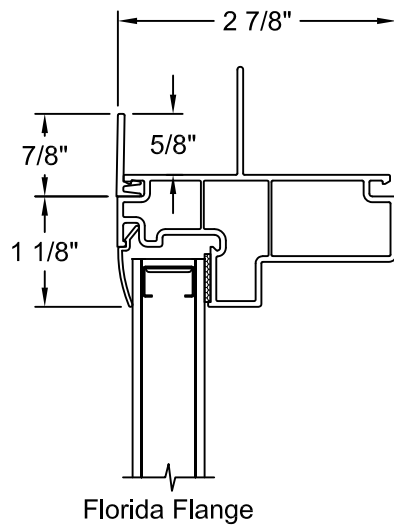

DIVIDED LITE OPTIONS

7/8" Low Profile
Contour SDL

1" Raised Slim SDL

1" Raised Slim SDL
w/ Shadowbar

5/8" Flat GBG

7/8" Flat GBG

5/8" Contour GBG

TRIM OPTIONS

GRILLE PATTERNS

Standard

Prairie Frame

Prairie Glass

Colonial Top Down

Colonial Top Sash

CLEAR OPENING LAYOUT

Window Type	Clear Opening Formulas	
	Clear Opening Width	Clear Opening Height
Tilt Single Hung PG20	Frame Width - 2.813"	(Frame Height / 2) - 3.345"
Tilt Single Hung PG35/50	Frame Width - 2.813"	(Frame Height / 2) - 3.885"

3 WIDE 10° BOW - HORIZONTAL SECTION

NOTES:

1. Dimensional details available upon ordering
2. Jamb Depths available in 4 9/16" and 6 9/16"
3. Picture frame shown, other frames available

4 WIDE 10° BOW - HORIZONTAL SECTION

NOTES:

1. Dimensional details available upon ordering
2. Jamb Depths available in 4 9/16" and 6 9/16"
3. Picture frame shown, other frames available

5 WIDE 10° BOW - HORIZONTAL SECTION

NOTES:

1. Dimensional details available upon ordering
2. Jamb Depths available in 4 9/16" and 6 9/16"
3. Picture frame shown, other frames available