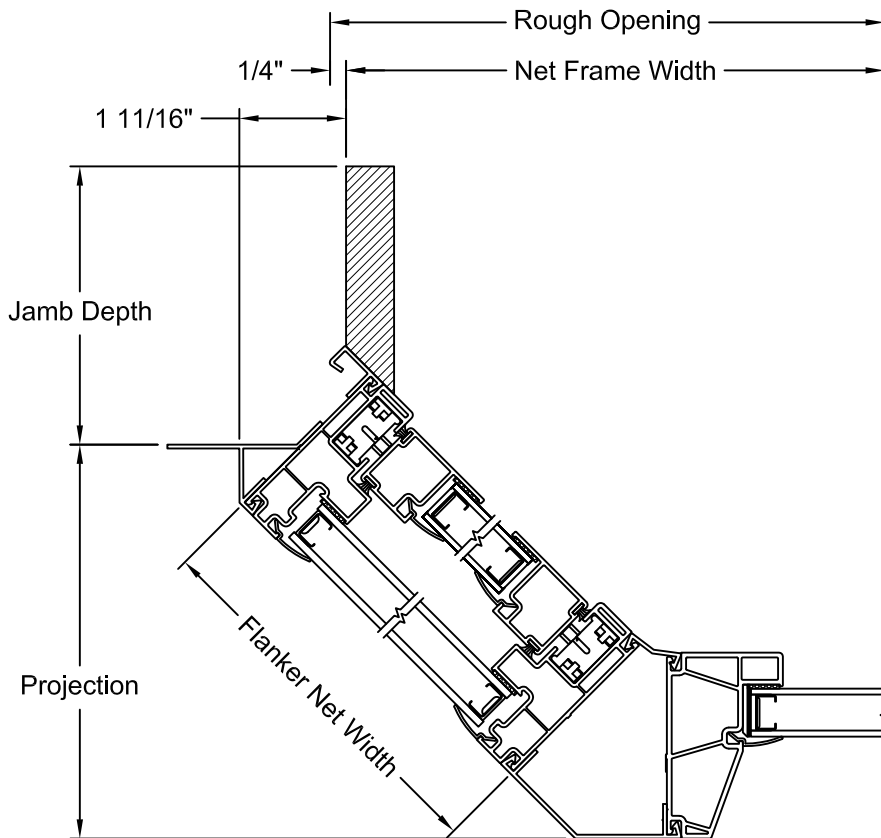

BAYS & BOWS - VERTICAL SECTION

NOTES:

1. Dimensional details available upon ordering
2. Fixed window frame shown, other frames available

30° BAY - HORIZONTAL SECTION

NOTES:

1. Dimensional details available upon ordering
2. Jamb Depths available in 4 9/16" and 6 9/16"
3. Picture frame shown for center window, tilt single hung frame with track filler also available
4. Fixed center window shown, operating center window available

45° BAY - HORIZONTAL SECTION

NOTES:

1. Dimensional details available upon ordering
2. Jamb Depths available in 4 9/16" and 6 9/16"
3. Picture frame shown for center window, tilt single hung frame with track filler also available
4. Fixed center window shown, operating center window available

3 WIDE 10° BOW - HORIZONTAL SECTION

NOTES:

1. Dimensional details available upon ordering
2. Jamb Depths available in 4 9/16" and 6 9/16"
3. Picture frame shown, other frames available

4 WIDE 10° BOW - HORIZONTAL SECTION

NOTES:

1. Dimensional details available upon ordering
2. Jamb Depths available in 4 9/16" and 6 9/16"
3. Picture frame shown, other frames available

5 WIDE 10° BOW - HORIZONTAL SECTION

NOTES:

1. Dimensional details available upon ordering
2. Jamb Depths available in 4 9/16" and 6 9/16"
3. Picture frame shown, other frames available