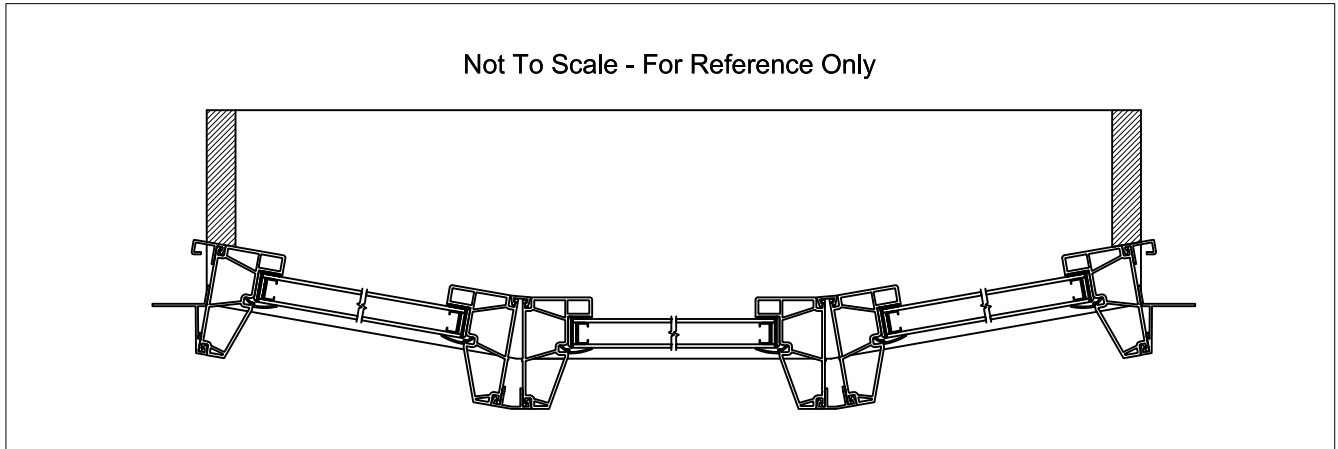

BAYS & BOWS - VERTICAL SECTION

NOTES:

1. Dimensional details available upon ordering
2. Fixed window frame shown, other frames available

30° BAY - HORIZONTAL SECTION

NOTES:

1. Dimensional details available upon ordering
2. Jamb Depths available in 4 9/16" and 6 9/16"
3. Picture frame shown for center window, tilt single hung frame with track filler also available
4. Fixed center window shown, operating center window available

45° BAY - HORIZONTAL SECTION

NOTES:

1. Dimensional details available upon ordering
2. Jamb Depths available in 4 9/16" and 6 9/16"
3. Picture frame shown for center window, tilt single hung frame with track filler also available
4. Fixed center window shown, operating center window available

3 WIDE 10° BOW - HORIZONTAL SECTION

NOTES:

1. Dimensional details available upon ordering
2. Jamb Depths available in 4 9/16" and 6 9/16"
3. Picture frame shown, other frames available

4 WIDE 10° BOW - HORIZONTAL SECTION

NOTES:

1. Dimensional details available upon ordering
2. Jamb Depths available in 4 9/16" and 6 9/16"
3. Picture frame shown, other frames available

5 WIDE 10° BOW - HORIZONTAL SECTION

NOTES:

1. Dimensional details available upon ordering
2. Jamb Depths available in 4 9/16" and 6 9/16"
3. Picture frame shown, other frames available