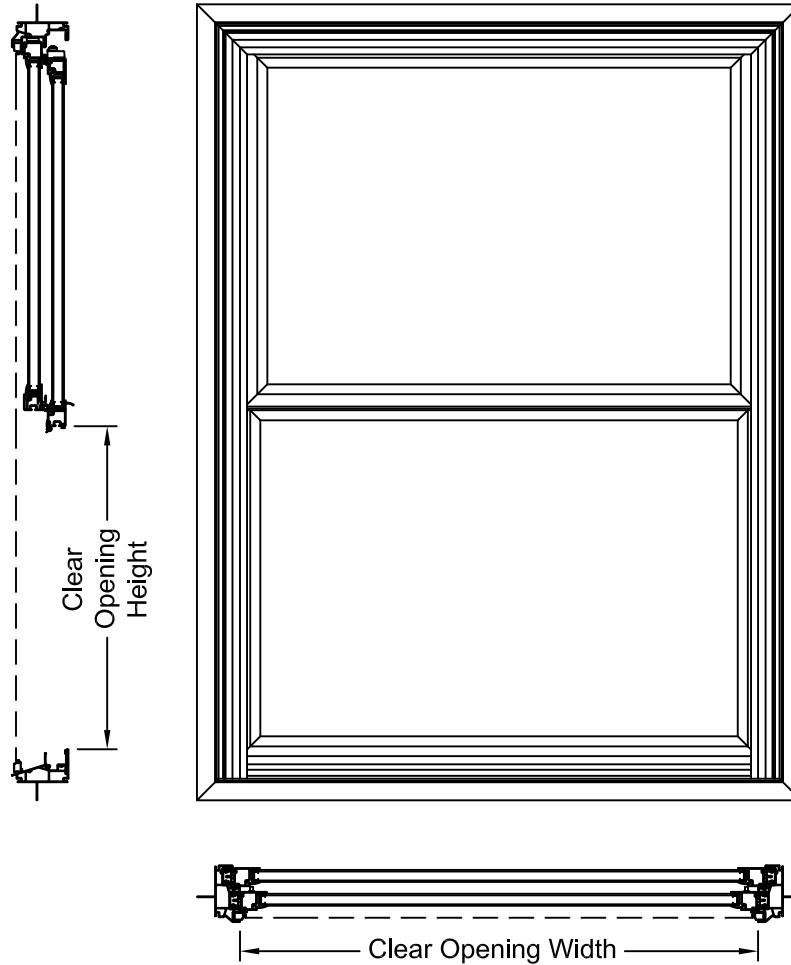

GRILLE PATTERNS

Standard

Prairie Frame

Prairie Glass

Colonial Top Down

Colonial Top Sash

CLEAR OPENING LAYOUT

Window Type	Clear Opening Formulas	
	Clear Opening Width	Clear Opening Height
Tilt Single Hung PG20	Frame Width - 2.813"	(Frame Height / 2) - 3.345"
Tilt Single Hung PG35/50	Frame Width - 2.813"	(Frame Height / 2) - 3.885"

NOTES:

1. Dimensional details available upon ordering
2. Jamb Depths available in 4 9/16" and 6 9/16"
3. Picture frame shown, other frames available

5 WIDE 10° BOW - HORIZONTAL SECTION

NOTES:

1. Dimensional details available upon ordering
2. Jamb Depths available in 4 9/16" and 6 9/16"
3. Picture frame shown, other frames available