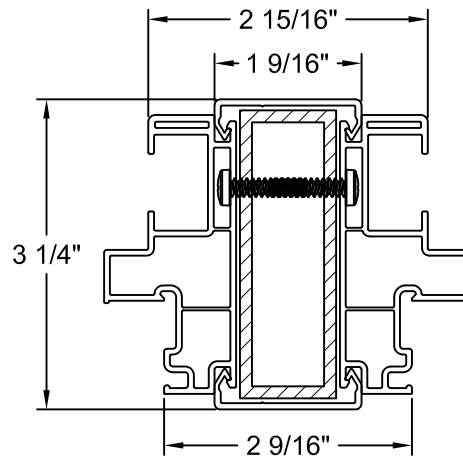

TABLE OF CONTENTS

Options

Mullion.....	2
Divided Lite Options.....	3
Trim Options.....	4
Grille Patterns.....	5
Clear Opening Layout.....	6

Section Details

Standard Unit Sections:

PG20 - Horizontal Section.....	7
PG20 w/ 4 9/16" Jamb Extender - Horizontal Section.....	8
PG20 w/ 6 9/16" Jamb Extender - Horizontal Section.....	9
PG50 - Horizontal Section.....	10
PG20 w/ Cam Lock - Vertical Section.....	11
PG50 w/ Cam Lock - Vertical Section.....	12
PG20 w/ Wenlock - Vertical Section.....	13
PG50 w/ Wenlock - Vertical Section.....	14
PG20 Pocket - Horizontal Section.....	15
PG50 Pocket - Horizontal Section.....	16
PG20 w/ Cam Lock Pocket - Vertical Section.....	17
PG50 w/ Cam Lock Pocket - Vertical Section.....	18
PG20 w/ Wenlock Pocket - Vertical Section.....	19
PG50 w/ Wenlock Pocket - Vertical Section.....	20
PG20 Twin - Horizontal Section.....	21
PG50 Twin - Horizontal Section.....	22
PG20 3 Wide - Horizontal Section.....	23
PG50 3 Wide - Horizontal Section.....	24
Bay & Bow Units - Vertical Section.....	25
Bay Units:	
30° - Horizontal Section.....	26
45° - Horizontal Section.....	27
Bows Units:	
3 Wide 10° - Horizontal Section.....	28
4 Wide 10° - Horizontal Section.....	29
5 Wide 10° - Horizontal Section.....	30

MULLION OPTIONS

Tilt SH Mull'd To Tilt SH
1/2" Clip

Tilt SH Mull'd To Tilt SH
15/16" Clip

Slider Mull'd To Tilt SH
1 9/16" Clip

Tilt SH Mull'd To Tilt SH
1 9/16" Clip

Tilt SH Mull'd To Tilt SH
2 7/16" Clip

NOTES:

1. Dimensional details available upon ordering
2. Jamb Depths available in 4 9/16" and 6 9/16"
3. Picture frame shown, other frames available

5 WIDE 10° BOW - HORIZONTAL SECTION

NOTES:

1. Dimensional details available upon ordering
2. Jamb Depths available in 4 9/16" and 6 9/16"
3. Picture frame shown, other frames available