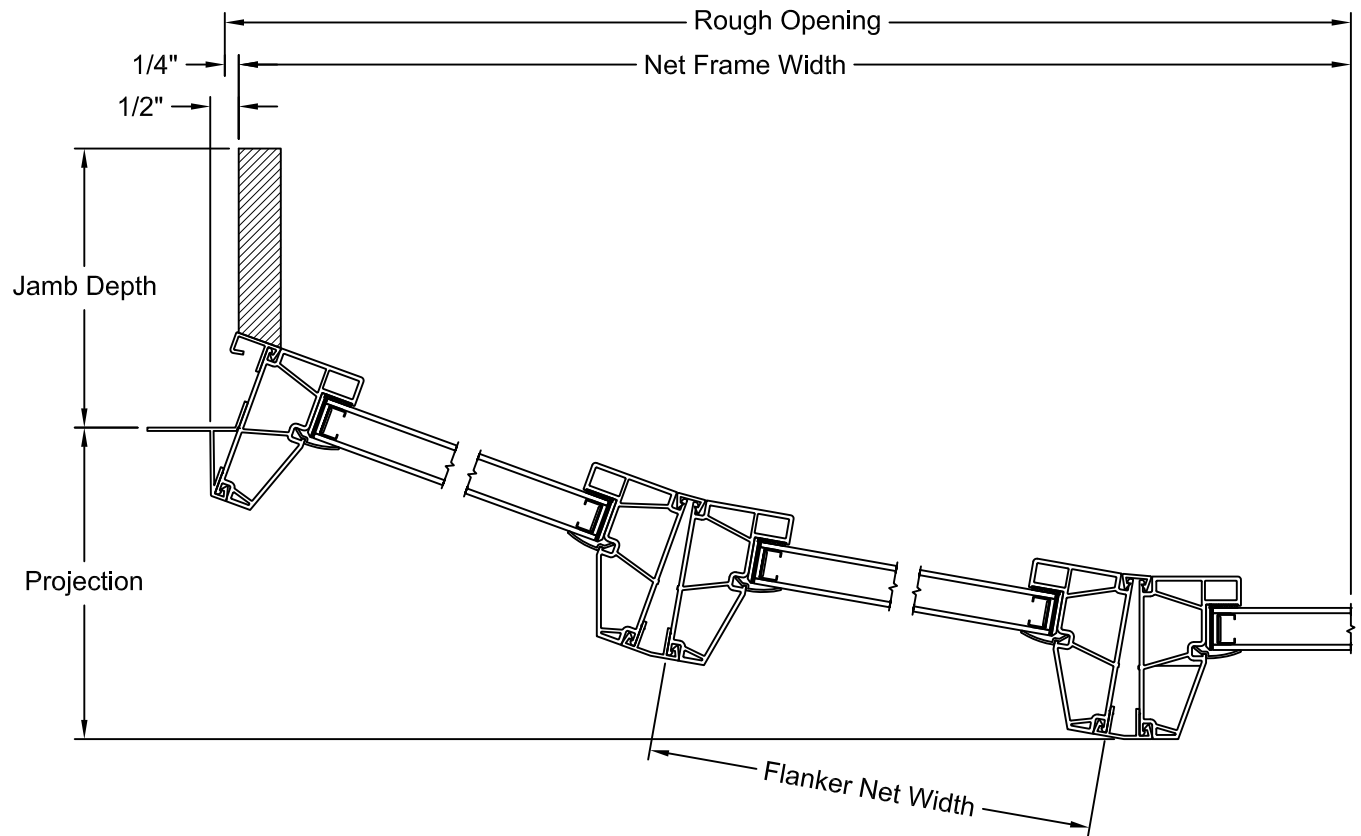

BAYS & BOWS - VERTICAL SECTION

NOTES:

1. Dimensional details available upon ordering
2. Fixed window frame shown, other frames available

30° BAY - HORIZONTAL SECTION

NOTES:

1. Dimensional details available upon ordering
2. Jamb Depths available in 4 9/16" and 6 9/16"
3. Picture frame shown for center window, tilt single hung frame with track filler also available
4. Fixed center window shown, operating center window available

45° BAY - HORIZONTAL SECTION

NOTES:

1. Dimensional details available upon ordering
2. Jamb Depths available in 4 9/16" and 6 9/16"
3. Picture frame shown for center window, tilt single hung frame with track filler also available
4. Fixed center window shown, operating center window available

3 WIDE 10° BOW - HORIZONTAL SECTION

NOTES:

1. Dimensional details available upon ordering
2. Jamb Depths available in 4 9/16" and 6 9/16"
3. Picture frame shown, other frames available

4 WIDE 10° BOW - HORIZONTAL SECTION

NOTES:

1. Dimensional details available upon ordering
2. Jamb Depths available in 4 9/16" and 6 9/16"
3. Picture frame shown, other frames available

5 WIDE 10° BOW - HORIZONTAL SECTION

NOTES:

1. Dimensional details available upon ordering
2. Jamb Depths available in 4 9/16" and 6 9/16"
3. Picture frame shown, other frames available