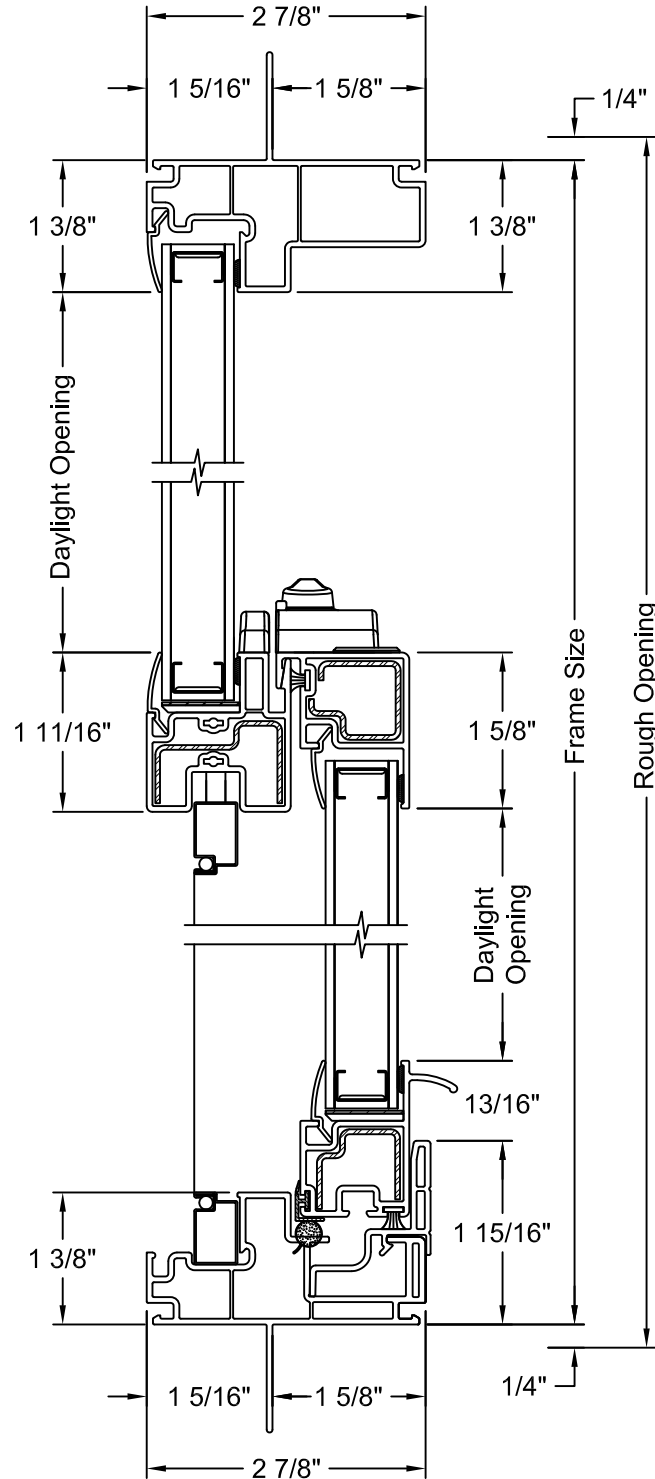

GRILLE PATTERNS

Standard

Prairie Frame

Prairie Glass

Colonial Top Down

Colonial Top Sash

CLEAR OPENING LAYOUT

Window Type	Clear Opening Formulas	
	Clear Opening Width	Clear Opening Height
Tilt Single Hung PG20	Frame Width - 2.813"	(Frame Height / 2) - 3.345"
Tilt Single Hung PG35/50	Frame Width - 2.813"	(Frame Height / 2) - 3.885"

PG20 - HORIZONTAL SECTION

PG20 w/ 4 9/16" JAMB EXTENDER - HORIZONTAL SECTION

PG20 w/ 6 9/16" JAMB EXTENDER - HORIZONTAL SECTION

PG50 - HORIZONTAL SECTION

PG20 w/ CAM LOCK - VERTICAL SECTION

PG50 w/ CAM LOCK - VERTICAL SECTION

3 WIDE 10° BOW - HORIZONTAL SECTION

NOTES:

1. Dimensional details available upon ordering
2. Jamb Depths available in 4 9/16" and 6 9/16"
3. Picture frame shown, other frames available

4 WIDE 10° BOW - HORIZONTAL SECTION

NOTES:

1. Dimensional details available upon ordering
2. Jamb Depths available in 4 9/16" and 6 9/16"
3. Picture frame shown, other frames available

5 WIDE 10° BOW - HORIZONTAL SECTION

NOTES:

1. Dimensional details available upon ordering
2. Jamb Depths available in 4 9/16" and 6 9/16"
3. Picture frame shown, other frames available