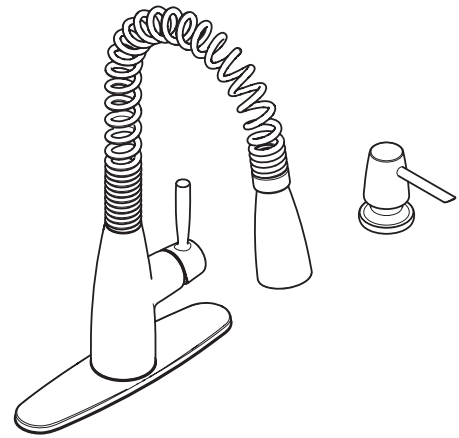

Buy it for looks. Buy it for life.®

DESCRIPTION

- High arc spout provides height and reach to fill or clean large pots while the pull-down wand provides the maneuverability for cleaning or rinsing
- Reflex® system offers smooth operation, easy movement, self retraction, and secure docking
- Power Clean™ spray technology
- Metal construction with various finishes identified by suffix
- Duralock™ quick connect installation
- Pull-down spray with 68" braided hose
- Flexible supply lines with 3/8" compression fittings connect directly to supply stop

CARTRIDGE

- 1255™ Duralast™ cartridge for Single-Handle Faucets
- Engineered polymers, non-ferrous and stainless steel materials

STANDARDS

- Third party certified to IAPMO Green, ASME A112.18.1/CSA B-125.1 and all applicable requirements referenced therein including NSF 61/9 & 372
- Meets CalGreen and Georgia SB370 requirements
- Complies with California Proposition 65 and with the Federal Safe Drinking Water Act
- **ADA** ♿ for lever handle
- The backflow protection system in this device consists of two independently operating check valves, a primary and a secondary which prevent backflow

Specifications

Springvale™ Single-Handle Spring Pull-down Kitchen Faucet

Model: 87998 series

NOTE: THIS FAUCET IS DESIGNED TO BE INSTALLED THROUGH 1, 2, 3 AND 4 HOLE, 1-1/2" (38mm) MIN. DIA. (1 HOLE FOR SOAP DISPENSER)