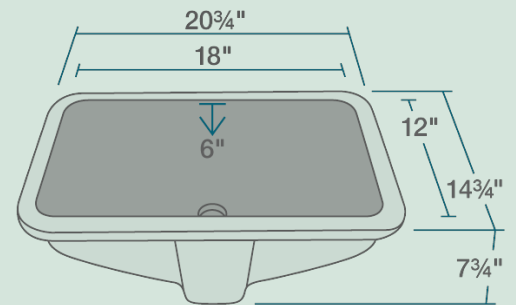

20 3/4" x 14 3/4" x 7 3/4"  
 True Vitreous China  
 Cardboard Cutout Template Included  
 Installation Hardware Included  
 Lifetime Warranty